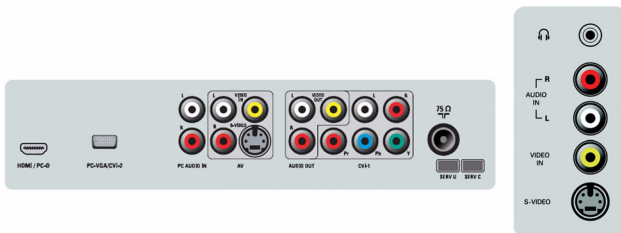

Tuner/Reception/Transmission

- **Tuner bands:** Hyperband, S-Channel, UHF, VHF
- **TV system:** NTSC, PAL N, PAL M
- **Video Playback:** NTSC, PAL, PAL B/G
- **Aerial Input:** 75 Ohm coaxial (IEC75)
- **Tuner Display:** PLL
- **Number of Preset Channels:** 125

Connectivity

- **Number of AV connections:** 5
- **Other connections:** Antenna IEC75, Mointor out L/R (Cinch)
- **AV 1:** YPbPr (2fh), Audio L/R in
- **AV 2:** CVBS, S-Video, Audio L/R in
- **AV 3:** VGA PC-in, YpBpR (2Fh), Audio L/R In
- **Front / Side connections:** CVBS in, Headphone out, S-video in, Audio left/right in
- **AV 4:** HDMI

Power

- **Power consumption:** 120 W Normal Operation W
- **Standby power consumption:** 1 W <

- **Ambient temperature:** +5 -/+ 40 C
- **Mains power:** 100-250V, 50-60Hz

Dimensions

- **Product weight:** 18.9 kg
- **Product weight in lbs:** 40
- **Weight incl. Packaging:** 22.6 kg
- **Dimensions (with base) (W x H x D):** 924 x 550 x 222 mm
- **Color cabinet:** Silver Frost & Black Deco Front
- **Set dimensions (W x H x D):** 924 x 511 x 118 mm
- **Box dimensions (W x H x D):** 1000 x 690 x 240 mm

Accessories

- **Included Accessories:** Power cord, Quick-Start-Guide, Registration card, Remote Control, User Manual, Table top stand, VGA to YPbPr-Cinch cable, Batteries for remote control

Loudspeakers

- **Built-in speakers:** 2

stereo system	transmission system			
BTSC	PAL	PAL	NTSC	NTSC
DBX	M	N	M	N
o	o	o	o	o

Date of issue 2005-09-13

Version: 3.0

12 NC: 8670 000 22691
EAN: 87 10895 91259 4

Specifications are subject to change without notice. Trademarks are the property of Koninklijke Philips Electronics N.V. or their respective owners. © 2005 Koninklijke Philips Electronics N.V. All Rights reserved. www.philips.com