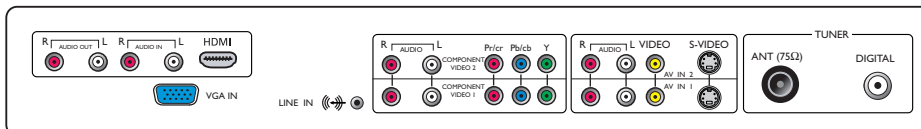

The 3D comb filter separates brightness and color signals better in 3D domain to eliminate cross-color, cross-luminance and dot-crawl distortion - all of which detract from your viewing pleasure. The 3D digital comb filter performs field-by-field comparisons of the television image to accurately separate the color from the black-and-white information and remove both horizontally and vertically hanging dots, as well as dot crawl. The result is a razor sharp image.

Compact and slim design

This design style emphasizes a slim, compact look that saves space and fits in anywhere.

Slim to mount on the wall

New technology has made the design of the TV so flat that you can hang it on the wall, just like a painting.

Smart Picture and Smart Sound

Philips preset modes for Smart Picture and Smart Sound provide you with direct access via a single key on the remote control. You can select optimized picture and sound settings for the various picture and sound modes.

HDMI input

HDMI makes an uncompressed digital RGB connection from the source to the screen. By eliminating conversion to an analog signal, it delivers an unblemished image. The non-degraded signal reduces flicker and leads to a clearer picture. HDMI intelligently communicates the highest output resolution with the source device. The HDMI input is fully backward compatible with DVI sources but includes digital audio. HDMI uses HDCP copy protection.

Issue date 2008-12-19

Version: 5.0.10

12 NC: 8639 000 17241
EAN: 87 10895 99085 1

© 2008 Koninklijke Philips Electronics N.V.
All Rights reserved.

Specifications are subject to change without notice.
Trademarks are the property of Koninklijke Philips Electronics N.V. or their respective owners.

www.philips.com