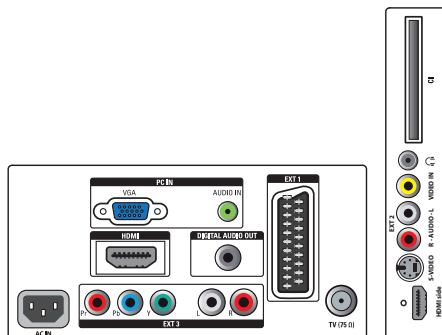

Tuner/Reception/Transmission

- **Aerial Input:** 75 ohm coaxial (IEC75)
- **TV system:** PAL I, PAL B/G, PAL D/K, SECAM B/G, SECAM D/K, SECAM L/L'
- **Video Playback:** NTSC, SECAM, PAL
- **DVB:** DVB Terrestrial*
- **Tuner bands:** Hyperband, S-Channel, UHF, VHF

Connectivity

- **Ext 1 Scart:** Audio L/R, CVBS in/out, RGB
- **Ext 2:** S-video in, CVBS in, Audio L/R in
- **Ext 3:** YPbPr, Audio L/R in
- **HDMI 1:** HDMI v1.3
- **HDMI 2:** HDMI v1.3
- **EasyLink (HDMI-CEC):** One touch play, System standby
- **Other connections:** Headphone out, PC Audio in, PC-In VGA, S/PDIF out (coaxial), Common Interface

Power

- **Ambient temperature:** 5°C to 35°C
- **Mains power:** 100-240V, 50/60Hz
- **Power consumption:** 55 W
- **Standby power consumption:** <0.3 W

Dimensions

- **Set dimensions (W x H x D):** 534 x 397 x 71 mm
- **Set dimensions with stand (W x H x D):** 534 x 442 x 181 mm
- **Weight incl. Packaging:** 7.77 kg
- **Product weight:** 5.5 kg
- **Product weight (+stand):** 6 kg
- **Box dimensions (W x H x D):** 580 x 510 x 137 mm
- **Colour cabinet:** High gloss black deco front with black cabinet
- **VESA wall mount compatible:** 100 x 100 mm

Accessories

- **Included Accessories:** Tabletop stand, Power cord, Quick start guide, User Manual, Warranty certificate, Remote Control, Batteries for remote control