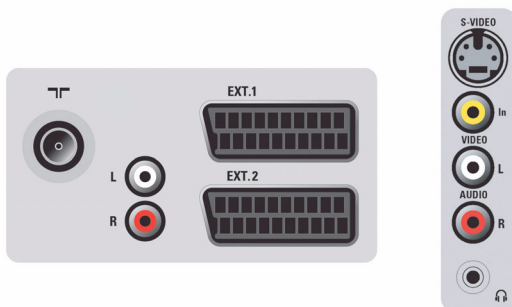

100Hz Digital Scan

A conventional TV shows a picture by scanning 50 times per second (50Hz). This frequency can be detected by the human eye in the form of a flickering picture. 100Hz sets show a picture by scanning 100 times per second eliminating the field flickering. Philips' digital scan doubles the rate of line flicker, making it undetectable. The result is a more stable picture that is relaxing for your eye.

Active Control

Active Control ensure that noise and sharpness improvements are continuously made at a rate of 60 times per second. By continually adjusting picture setting over 3,000 times per minute, Active Control Plus ensures that the viewing experience is optimized.

Virtual Dolby Surround

Virtual Dolby Surround is a processing technology for enhancing surround sound effects. It will create the sensation of Dolby Pro Logic without the necessity of additional rear speakers. You become totally immersed in your television experience.

1200 page Smart Text

The teletext is a common system transmitted by most broadcasters. 1200 page smart text gives you fast access to information when changing pages.

stereo system					transmission system					
2CS	NICAM	2CS	NICAM	NICAM	PAL	PAL	PAL	SECAM	SECAM	SECAM
DK	DK	BG	I	LL'	BG	DK	I	BG	DK	LL'
o	o	o	o	o	o	o	o	o	o	o

Issue date 2009-01-21

Version: 3.0.9

12 NC: 8670 000 23763
EAN: 87 10895 93549 4

© 2009 Koninklijke Philips Electronics N.V.
All Rights reserved.

Specifications are subject to change without notice.
Trademarks are the property of Koninklijke Philips Electronics N.V. or their respective owners.

www.philips.com