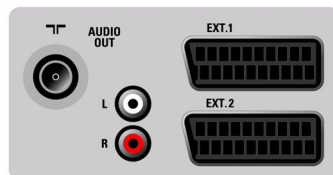

Active Control + Light Sensor

Active Control is a unique and intelligent way of optimizing picture quality by measuring and analyzing the incoming signal to automatically adjust picture quality settings. Active Control with Light Sensor uses a sensor to adjust the picture brightness depending on the room light conditions.

Virtual Dolby Surround

Virtual Dolby Surround is a processing technology for enhancing surround sound effects. It will create the sensation of Dolby Pro Logic without the necessity of additional rear speakers. You become totally immersed in your television experience.

Video and teletext dual screen

Video and teletext dual screen provides you with the capability to show video and teletext pages from the same channel side by side on one screen.

1200 page Smart Text

The teletext is a common system transmitted by most broadcasters. 1200 page smart text gives you fast access to information when changing pages.

Stereo system					Transmission system					
2CS DK	NICAM DK	2CS BG	NICAM I	NICAM LL'	PAL BG	PAL D/K	PAL I	SECAM BG	SECAM DK	SECAM LL'
•	•	•	•	•	•	•	•	•	•	•

Issue date 2008-01-19

Version: 24.0.26

12 NC: 8670 000 21859
EAN: 87 10895 86791 7

© 2008 Koninklijke Philips Electronics N.V.
All Rights reserved.

Specifications are subject to change without notice.
Trademarks are the property of Koninklijke Philips Electronics N.V. or their respective owners.

www.philips.com