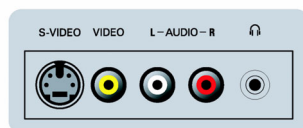

Active Control + Light Sensor

Active Control is a unique and intelligent way of optimizing picture quality by measuring and analyzing the incoming signal to automatically adjust picture quality settings. Active Control with Light Sensor uses a sensor to adjust the picture brightness depending on the room light conditions.

Virtual Dolby Surround

Virtual Dolby Surround is a processing technology for enhancing surround sound effects. It will create the sensation of Dolby Pro Logic without the necessity of additional rear speakers. You become totally immersed in your television experience.

Video and teletext dual screen

Video and teletext dual screen provides you with the capability to show video and teletext pages from the same channel side by side on one screen.

1200 page Smart Text

The teletext is a common system transmitted by most broadcasters. 1200 page smart text gives you fast access to information when changing pages.

Stereo system					Transmission system					
2CS DK	NICAM DK	2CS BG	NICAM I	NICAM LL'	PAL BG	PAL D/K	PAL I	SECAM BG	SECAM DK	SECAM LL'
•	•	•	•	•	•	•	•	•	•	•

Issue date 2008-01-19

Version: 24.0.26

12 NC: 8670 000 21859
EAN: 87 10895 86791 7

© 2008 Koninklijke Philips Electronics N.V.
All Rights reserved.

Specifications are subject to change without notice.
Trademarks are the property of Koninklijke Philips Electronics N.V. or their respective owners.

www.philips.com