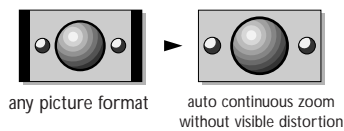

Supporting Features

- Blackline-S Ultra Flat picture tube
- Digital Colour Transient Improvement (CTI)
- Picture freeze
- Viewing modes: 4:3, Movie Expand 14:9 & 16:9(scroll), Subtitle zoom (scroll), Wide Screen, Auto format including auto screen fit: automatic perfect fit by continuous zoom in both directions.
- EasyTune (auto store, ACI and ATS)
- Easy Link + Nextviewlink
- Low power standby
- 120W music output
- Integrated centre speaker
- Dynamic Bass Enhancement
- 6 Loudspeakers
- Independent headphone volume control

Auto Screen Fit viewing