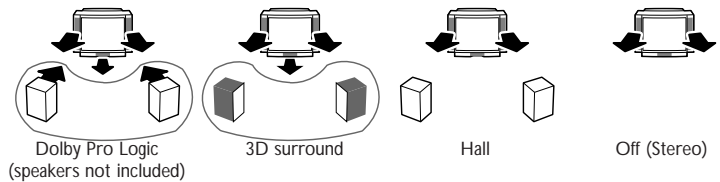

Supporting Features

- Blackline-S Ultra Flat picture tube
- Digital Colour Transient Improvement (CTI)
- Picture freeze
- Viewing modes: 4:3, Movie Expand 14:9 & 16:9(scroll), Subtitle zoom (scroll), Wide Screen, Auto format including auto screen fit: automatic perfect fit by continuous zoom in both directions.
- EasyTune (auto store, ACI and ATS)
- Easy Link + Nextviewlink
- Low power standby
- 120W music output
- Integrated centre speaker
- Dynamic Bass Enhancement
- 6 Loudspeakers
- Independent headphone volume control

Auto Screen Fit viewing

Surround sound modes