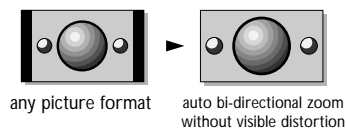

Supporting Features

- Real flat picture tube
- Digital Colour Transient Improvement (CTI)
- Picture freeze and strobe
- Viewing modes: 4:3, Movie Expand 14:9 & 16:9(scroll), Subtitle zoom (scroll), Wide Screen, Auto format including auto screen fit: automatic perfect fit by continuous zoom in both directions.
- EasyTune (auto store, ACI and ATS)
- Easy Link + Nextviewlink
- Low power standby
- 60W music output
- Dynamic Bass Enhancement
- Independent headphone volume control

Auto Screen Fit viewing

Technical specifications

Chassis

- Type: FL12 MG

Picture

- Screen diameter: 28"70cm
- Visible screen size: 66cm
- Picture tube: Real Flat 16:9
- DAF CRT mask, Black-matrix design, Bright-phosphors
- Image stability: 100Hz Digital Scan
- S-Video display
- Smart Picture control (5 modes)
  - Soft, Natural, Rich, Multi media, Personal
- Brightness, contrast, tint, sharpness, colour control

Sound

- Sound system: 2 speaker HI-FI stereo
- Output (total): 60W music output
- NICAM stereo
- Frequency response: 20Hz-15kHz, +1/-3dB (ampl.)
- Loudspeakers:
  - 2 x Full range 40x200mm
- Smart Sound control
  - Movie, Speech, Music Personal
  - Balance / bass / treble control

Operation

- Easymenu driven installation and operation. Direct access menu's and cursor control.
- Selection of 22 menu languages
- 100 preselections
- Multi-function RC handset controlling
  - TV, VCR, DVD
- On screen status display on programmes and functions (OSD)

- Sleep timer up to 180 minutes
- Electronic lock for parental control
- Favourite programme selection
- Programme title display (transmitted by TXT)
- On screen menu display:
  - Picture menu, Sound menu, Features menu, Program list, , Set-up menu, Installation menu, Program name giving, Language and country selection,
- TXT/NexTV DualScreen
- Dealer message and demo modes
- Dealer Link: wireless communication for installation and service.

Reception

- Tuning system: 100 fold PLL
- Colour transmission systems
  Off-air: /12, /58, /05, /19 PAL B/G/I + SECAM B/G/L/L'
- A/V connections:
  - PAL B/G
  - PAL I (UK only)
  - SECAM B/G
  - NTSC video play back
- Channel selections: 120 channels VHF, UHF, S-Channels, Hyperband
- Frequency range: (47.25-855.25MHz)
- Aerial input: 75 Ohm (Coax)
- VCR preselections: 0: 50-99
- Frequency / Channel selection (Germany, Austria and Benelux only)

Teletext

- EasyText teletext (level 2.5): fast access to preferred pages and subcode page scroll
- Recept. standards: WST / TOP / FLOF
- Page memory: 1200 pages A.I. used for

- Habit watch, preferred page and subcode page lists
- favorite pages
- Program independent subtitles

Remote Control

- RC type: RC 2592

Connections

- Front
  - S-Video in
  - video CVBS-in (cinch)
  - audio L/R-in (cinch) with automatic mono switching
  - headphone jack 3.5mm
- Rear
  - Euro A/V connector blue (RGB-in; CVBS-in/out) with auto image format detection
  - Euro A/V connector blue (RGB-in; Y/C-in/out; CVBS-in/out) with WYSIWYR select and image format detection
  - stereo audio-out (cinch)

Miscellaneous

- Ambient temperature : +5/+45°C
- Mains : AC 220-240V ± 10%
- Power consumption: <104W; Stand by: 0,34W
- Weight : <39kg (excl. packaging)
- Dimensions (wxhxd): (excl. connections) 76,3x49x50,4cm