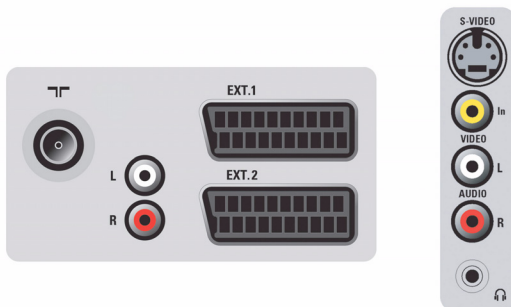

- 6 Widescreen Modes, 4:3, Subtitle Zoom, Widescreen Signalling Bit, 16:9 compress
- Clock: Sleep Timer, Smart Clock

Tuner/Reception/Transmission

- Tuner bands: Hyperband, S-Channel, UHF, VHF
- TV system: SECAM L/L', SECAM D/K, SECAM B/G, PAL B/G, PAL I, PAL D/K
- Video Playback: NTSC
- Aerial Input: 75 ohm coaxial (IEC75)
- Number of Preset Channels: 100

Connectivity

- Number of Scarts: 2
- Ext 1 Scart: CVBS in/out, RGB, Audio in/out
- Ext 2 Scart: CVBS in/out, S-video in, Audio in/out
- Other connections: Stereo constant level out
- Side: Audio L/R in, CVBS in, Headphones out, S-Video Y/C

Power

- Power consumption: 100 W
- Standby power consumption: <1w
- Mains power: AC 220 - 240 V +/- 10%

Dimensions

- Set dimensions (W x H x D): 764 x 499 x 487 mm
- Product weight: 37 kg
- Weight incl. Packaging: 44 kg
- Box dimensions (W x H x D): 852 x 616 x 608 mm
- Color cabinet: Silver Frost (11027)

Related Products

- Complementary Products: Optional matching TV stand type - ST288720

stereo system					transmission system						
2CS	NICAM	2CS	NICAM	NICAM	PAL	PAL	PAL	SECAM	SECAM	SECAM	
DK	DK	BG	I	LL'	BG	DK	I	BG	DK	LL'	
o	o	o	o	o	o	o	o	o	o	o	

Issue date 2009-03-30

Version: 2.0.5

12 NC: 8670 000 23772
EAN: 87 10895 93550 0

© 2009 Koninklijke Philips Electronics N.V.
All Rights reserved.

Specifications are subject to change without notice.
Trademarks are the property of Koninklijke Philips
Electronics N.V. or their respective owners.

www.philips.com