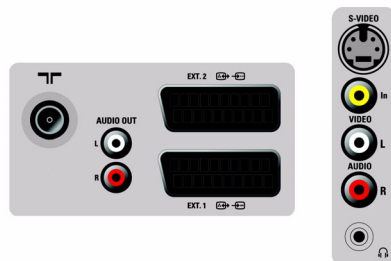

Product highlights

Real Flat picture tube

The flatter tube provides a wider viewing angle while minimizing reflections for the best picture possible.

Crystal Clear III

Crystal Clear III combines a whole range of enhancements to provide a better picture. They include a 2D Comb filter, Dynamic contrast, Blue stretch and Green enhancement so that you always get the most natural looking colors.

Incredible Surround™

Incredible Surround is an audio technology from Philips that dramatically magnifies the sound field to immerse you in the audio. Using state-of-the-art electronic phase shifting, Incredible Surround mixes sounds from left and right in such a way that it expands the virtual distance between the two speakers. This wider spread greatly enhances the stereo effect and creates a more natural sound dimension. Incredible Surround allows you to experience total surround with greater depth and width of sound, without the use of additional speakers.

Twin page teletext

Twin page teletext allows you to simultaneously view two teletext pages side by side

10 page Smart Text

The teletext is a common system transmitted by most broadcasters. The 10 page smart text feature gives you fast access to information when changing pages.

Stereo system					Transmission system					
2CS DK	NICAM DK	2CS BG	NICAM I	NICAM LL'	PAL BG	PAL D/K	PAL I	SECAM BG	SECAM DK	SECAM LL'
•	•	•	•	•	•	•	•	•	•	•

Issue date 2008-07-03

Version: 20.0.21

12 NC: 8670 000 21445
EAN: 87 10895 85945 5

© 2008 Koninklijke Philips Electronics N.V.
All Rights reserved.

Specifications are subject to change without notice.
Trademarks are the property of Koninklijke Philips Electronics N.V. or their respective owners.

www.philips.com