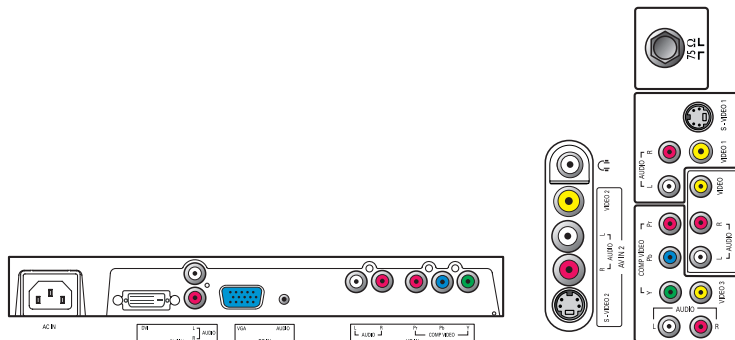

Smart Picture and Smart Sound

Philips preset modes for Smart Picture and Smart Sound provide you with direct access via a single key on the remote control. You can select optimized picture and sound settings for the various picture and sound modes.

10 page Smart Text

The teletext is a common system transmitted by most broadcasters. The 10 page smart text feature gives you fast access to information when changing pages.

DVI-D input

A DVI-D input makes an uncompressed digital RGB connection from source to screen. By eliminating the conversion of the digital signal to analog, it delivers an unblemished image. Thanks to the non-degraded signal, you get less flicker and a clearer picture. The DVI input is fully backward compatible with HDMI sources, and also uses HDCP copy protection.