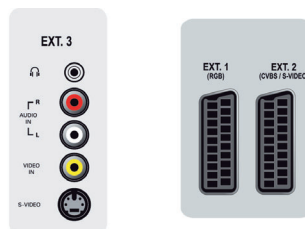

Tuner/Reception/Transmission

- **Aerial Input:** 75 ohm coaxial (IEC75)
- **TV system:** PAL I, PAL B/G, PAL D/K, SECAM B/G, SECAM D/K, SECAM L/L'
- **Video Playback:** NTSC, SECAM, PAL
- **Tuner bands:** Hyperband, S-Channel, UHF, VHF
- **Number of Preset Channels:** 100
- **Tuner Display:** PLL

Connectivity

- **Ext 1 Scart:** Audio L/R, CVBS in/out, RGB
- **Ext 2 Scart:** Audio L/R, CVBS in/out, S-video in
- **Ext 3:** S-video in, CVBS in, Audio L/R in
- **Ext 4:** YPbPr, Audio L/R in
- **Ext 5:** HDMI
- **Ext 6:** HDMI
- **Number of Scarts:** 2
- **Other connections:** Headphone out

Power

- **Ambient temperature:** 5 °C to 40 °C
- **Mains power:** 220 - 240V, 50/60Hz
- **Power consumption:** 120 W
- **Standby power consumption:** < 1W

Accessories

- **Included Accessories:** Table top stand, Power cord, Quick start guide, User Manual, Registration card, Warranty certificate, Remote Control, Batteries for remote control
- **Optional accessories:** Floor stand

Dimensions

- **Color cabinet:** Black cabinet with High Gloss black deco front
- **Set dimensions (W x H x D):** 682 x 473 x 114 mm
- **Set dimensions with stand (W x H x D):** 682 x 537 x 200 mm
- **Product weight:** 12 kg
- **Product weight (+stand):** 15 kg
- **Box dimensions (W x H x D):** 836 x 212 x 592 mm
- **Weight incl. Packaging:** 18 kg
- **VESA wall mount compatible:** 200 x 100 mm

Stereo system					Transmission system					
2CS DK	NICAM DK	2CS BG	NICAM I	NICAM LL'	PAL BG	PAL D/K	PAL I	SECAM BG	SECAM DK	SECAM LL'
•	•	•	•	•	•	•	•	•	•	•