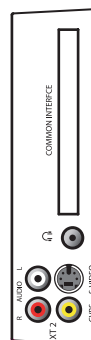

2 HDMI inputs

HDMI makes an uncompressed digital RGB connection from the source to the screen. By eliminating conversion to an analog signal, it delivers an unblemished image. The non-degraded signal reduces flicker and leads to a clearer picture. HDMI intelligently communicates the highest output resolution with the source device. The HDMI input is fully backward compatible with DVI sources but includes digital audio. HDMI uses HDCP copy protection. With 2 HDMI inputs you can connect multiple HD sources, for instance an HD settop box, and a Blu-ray player. Your TV is fully prepared for the HD future.

EasyLink

EasyLink uses the HDMI CEC industry standard protocol to share functionality between connected devices and the TV. With EasyLink only one remote control is needed to operate main functionalities on your TV and connected devices. EasyLink uses the standard HDMI cable to transfer system commands. It works between all electronic devices equipped with HDMI CEC.

PC input (VGA)

With PC input you can connect your TV to a computer by a VGA cable and use the TV as a PC monitor.

Issue date 2008-10-15

Version: 4.0.11

12 NC: 8670 000 35183
EAN: 87 12581 37680 2

© 2008 Koninklijke Philips Electronics N.V.
All Rights reserved.

Specifications are subject to change without notice.
Trademarks are the property of Koninklijke Philips Electronics N.V. or their respective owners.

www.philips.com