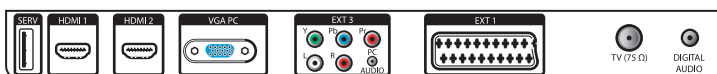

2 HDMI inputs

HDMI makes an uncompressed digital RGB connection from the source to the screen. By eliminating conversion to an analog signal, it delivers an unblemished image. The non-degraded signal reduces flicker and leads to a clearer picture. HDMI intelligently communicates the highest output resolution with the source device. The HDMI input is fully backward compatible with DVI sources but includes digital audio. HDMI uses HDCP copy protection. With 2 HDMI inputs you can connect multiple HD sources, for instance an HD settop box, and a Blu-ray player. Your TV is fully prepared for the HD future.

EasyLink

EasyLink uses the HDMI CEC industry standard protocol to share functionality between connected devices and the TV. With EasyLink only one remote control is needed to operate main functionalities on your TV and connected devices. EasyLink uses the standard HDMI cable to transfer system commands. It works between all electronic devices equipped with HDMI CEC.

PC input (VGA)

With PC input you can connect your TV to a computer by a VGA cable and use the TV as a PC monitor.

Issue date 2008-10-15

Version: 4.0.11

12 NC: 8670 000 35183
EAN: 87 12581 37680 2

© 2008 Koninklijke Philips Electronics N.V.
All Rights reserved.

Specifications are subject to change without notice.
Trademarks are the property of Koninklijke Philips Electronics N.V. or their respective owners.

www.philips.com