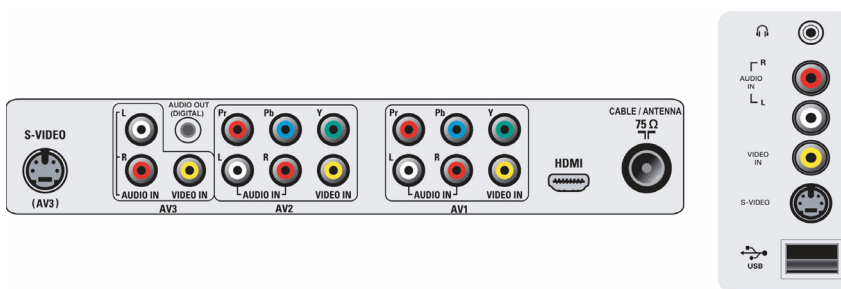

Connectivity

- **AV 1:** Audio L/R in, CVBS in, YPbPr
- **AV 2:** Audio L/R in, CVBS, YPbPr
- **AV 3:** Audio L/R in, CVBS in, S-Video Y/C
- **Front / Side connections:** Audio L/R in, CVBS in, Headphone out, S-Video in, USB
- **Audio Output - Digital:** Coaxial (cinch)
- **Other connections:** HDMI

Power

- **Power consumption:** 130 W
- **Standby power consumption:** < 1 W
- **Mains power:** 100-250V, 50-60Hz
- **Ambient temperature:** 5°C to 40°C

Dimensions

- **Product weight (lb):** 28.6 (with stand), 25.5 (without stand)
- **Weight incl. Packaging (lb):** 37.4
- **Box dimensions in inch (W x H x D):** 34.6 x 8.4 x 22 inch
- **Set dimensions in inch (W x H x D):** 27.5 x 19.5 x 3.9 inch
- **Set dimensions with stand in inch (W x H x D):** 27.5 x 21.3 x 9.7 inch