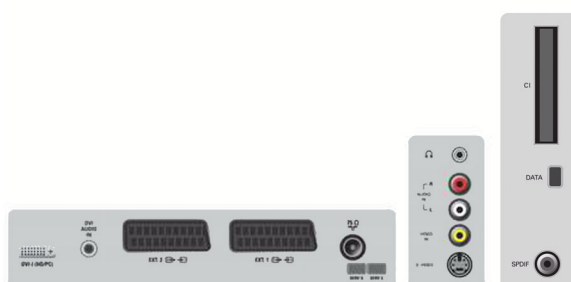

Tuner/Reception/Transmission

- **Tuner bands:** Hyperband, S-Channel, UHF, VHF
- **TV system:** PAL, SECAM
- **Video Playback:** NTSC, PAL, SECAM
- **Aerial Input:** 75 ohm coaxial (IEC75)
- **Tuner Display:** PLL
- **Number of Preset Channels:** 100
- **DVB:** DVB Terrestrial *

Connectivity

- **Number of Scarts:** 2
- **Ext 1 Scart:** Audio L/R, CVBS in/out, RGB
- **Ext 2 Scart:** Audio L/R, CVBS in/out, S-video in
- **Other connections:** Antenna IEC75, DVI-I, Common Interface
- **Front / Side connections:** Audio in, CVBS in, Headphone out, S-video in
- **Audio Output - Digital:** AC3 over S/PDIF (Optical)
- **AV 3:** Audio-in mini jack 3.5mm, DVI-I with HDCP

Power

- **Power consumption:** 110w Normal W
- **Standby power consumption:** < 1 W
- **Ambient temperature:** +5 C to +45C
- **Power supply:** AC 90-240

Dimensions

- **Product weight:** 16 kg
- **Box dimensions (W x H x D):** 876 x 209 x 601 mm
- **Colour cabinet:** Silver Frost
- **Dimensions (with base) (W x H x D):** 804.5 x 477 x 222 mm
- **Set dimensions (W x H x D):** 804.5 x 436 x 114 mm
- **Weight incl. Packaging:** 18.8 kg

Accessories

- **Included Accessories:** Power cord, Quick start guide, Registration card, Remote Control, User Manual, Batteries for remote control, Table top stand
- **Cables:** DVI-I to YPbPr cable

stereo system					transmission system					
2CS DK	NICAM DK	2CS BG	NICAM I	NICAM LL'	PAL BG	PAL DK	PAL I	SECAM BG	SECAM DK	SECAM LL'
•	•	•	•	•	•	•	•	•	•	•