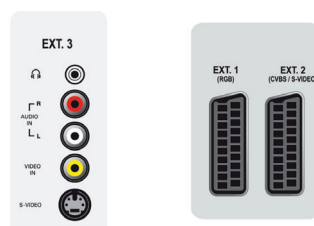

Tuner/Reception/Transmission

- **Aerial Input:** 75 ohm coaxial (IEC75)
- **TV system:** PAL I, PAL B/G, PAL D/K, SECAM B/G, SECAM D/K, SECAM L/L', DVB COFDM 2K/8K
- **Video Playback:** NTSC, SECAM, PAL
- **DVB:** DVB Terrestrial *
- **Tuner bands:** Hyperband, S-Channel, UHF, VHF
- **Number of Preset Channels:** 100
- **Tuner Display:** PLL

Connectivity

- **Ext 1 Scart:** Audio L/R, CVBS in/out, RGB
- **Ext 2 Scart:** Audio L/R, CVBS in/out, S-video in
- **Number of Scarts:** 2
- **Ext 3:** S-video in, CVBS in, Audio L/R in
- **Ext 4:** YPbPr, Audio L/R in
- **Ext 5:** HDMI
- **Ext 6:** HDMI
- **Number of AV connections:** 7
- **Other connections:** Headphone out, Common Interface

Power

- **Ambient temperature:** 5 °C to 40 °C
- **Mains power:** 220 - 240V, 50/60Hz
- **Power consumption:** 90 W
- **Standby power consumption:** < 1 W

Accessories

- **Included Accessories:** Table top stand, Power cord, Quick start guide, User Manual, Registration card, Warranty certificate, Remote Control, Batteries for remote control

Dimensions

- **Color cabinet:** Black High Gloss
- **Set dimensions (W x H x D):** 590 x 420 x 106 mm
- **Set dimensions with stand (W x H x D):** 590 x 467 x 193 mm
- **Product weight:** 7.9 kg
- **Product weight (+stand):** 9.4 kg
- **Box dimensions (W x H x D):** 752 x 512 x 208 mm
- **VESA wall mount compatible:** 100 x 100 mm

Stereo system					Transmission system					
2CS DK	NICAM DK	2CS BG	NICAM I	NICAM LL'	PAL BG	PAL D/K	PAL I	SECAM BG	SECAM DK	SECAM LL'
•	•	•	•	•	•	•	•	•	•	•