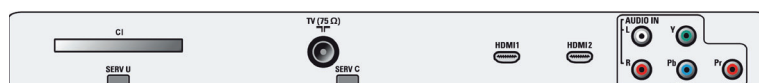

Tuner/Reception/Transmission

- **Aerial Input:** 75 ohm coaxial (IEC75)
- **TV system:** PAL I, PAL B/G, PAL D/K, SECAM B/G, SECAM D/K, SECAM L/L', DVB COFDM 2K/8K
- **Video Playback:** NTSC, SECAM, PAL
- **DVB:** DVB Terrestrial *
- **Tuner bands:** Hyperband, S-Channel, UHF, VHF
- **Number of Preset Channels:** 100
- **Tuner Display:** PLL

Connectivity

- **Ext 1 Scart:** Audio L/R, CVBS in/out, RGB
- **Ext 2 Scart:** Audio L/R, CVBS in/out, S-video in
- **Number of Scarts:** 2
- **Ext 3:** S-video in, CVBS in, Audio L/R in
- **Ext 4:** YPbPr, Audio L/R in
- **Ext 5:** HDMI
- **Ext 6:** HDMI
- **Number of AV connections:** 7
- **Other connections:** Headphone out, Common Interface

Power

- **Ambient temperature:** 5 °C to 40 °C
- **Mains power:** 220 - 240V, 50/60Hz
- **Power consumption:** 90 W
- **Standby power consumption:** < 1 W

Accessories

- **Included Accessories:** Table top stand, Power cord, Quick start guide, User Manual, Registration card, Warranty certificate, Remote Control, Batteries for remote control

Dimensions

- **Color cabinet:** Black High Gloss
- **Set dimensions (W x H x D):** 590 x 420 x 106 mm
- **Set dimensions with stand (W x H x D):** 590 x 467 x 193 mm
- **Product weight:** 7.9 kg
- **Product weight (+stand):** 9.4 kg
- **Box dimensions (W x H x D):** 752 x 512 x 208 mm
- **VESA wall mount compatible:** 100 x 100 mm

Stereo system					Transmission system					
2CS DK	NICAM DK	2CS BG	NICAM I	NICAM LL'	PAL BG	PAL D/K	PAL I	SECAM BG	SECAM DK	SECAM LL'
•	•	•	•	•	•	•	•	•	•	•