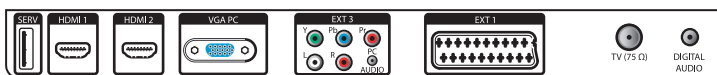

2 HDMI inputs

HDMI makes an uncompressed digital RGB connection from the source to the screen. By eliminating conversion to an analog signal, it delivers an unblemished image. The non-degraded signal reduces flicker and leads to a clearer picture. HDMI intelligently communicates the highest output resolution with the source device. The HDMI input is fully backward compatible with DVI sources but includes digital audio. HDMI uses HDCP copy protection. With 2 HDMI inputs you can connect multiple HD sources, for instance an HD settop box, and a Blu-ray player. Your TV is fully prepared for the HD future.

EasyLink

EasyLink uses the HDMI CEC industry standard protocol to share functionality between connected devices and the TV. With EasyLink only one remote control is needed to operate main functionalities on your TV and connected devices. EasyLink uses the standard HDMI cable to transfer system commands. It works between all electronic devices equipped with HDMI CEC.

PC input (VGA)

With PC input you can connect your TV to a computer by a VGA cable and use the TV as a PC monitor.

Issue date 2008-06-28

Version: 1.0.7

12 NC: 8670 000 35197
EAN: 87 12581 37693 2

© 2008 Koninklijke Philips Electronics N.V.
All Rights reserved.

Specifications are subject to change without notice.
Trademarks are the property of Koninklijke Philips Electronics N.V. or their respective owners.

www.philips.com