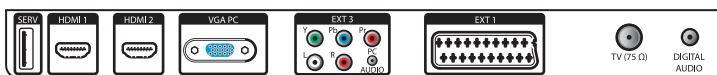

2 HDMI inputs

HDMI makes an uncompressed digital RGB connection from the source to the screen. By eliminating conversion to an analog signal, it delivers an unblemished image. The non-degraded signal reduces flicker and leads to a clearer picture. HDMI intelligently communicates the highest output resolution with the source device. The HDMI input is fully backward compatible with DVI sources but includes digital audio. HDMI uses HDCP copy protection. With 2 HDMI inputs you can connect multiple HD sources, for instance an HD settop box, and a Blu-ray player. Your TV is fully prepared for the HD future.

EasyLink

EasyLink uses the HDMI CEC industry standard protocol to share functionality between connected devices and the TV. With EasyLink only one remote control is needed to operate main functionalities on your TV and connected devices. EasyLink uses the standard HDMI cable to transfer system commands. It works between all electronic devices equipped with HDMI CEC.

PC input (VGA)

With PC input you can connect your TV to a computer by a VGA cable and use the TV as a PC monitor.

Issue date 2008-12-05

Version: 1.0.2

12 NC: 8670 000 51737
EAN: 87 12581 47785 1

© 2008 Koninklijke Philips Electronics N.V.
All Rights reserved.

Specifications are subject to change without notice.
Trademarks are the property of Koninklijke Philips Electronics N.V. or their respective owners.

www.philips.com