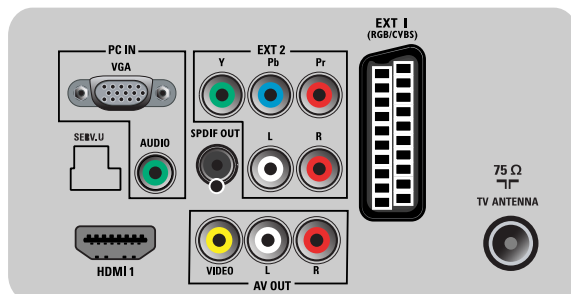

Connectivity

- Ext 1 Scart: Audio L/R, RGB
- Number of Scarts: 1
- Ext 3: YPbPr, Audio L/R in

- Front / Side connections: CVBS in, Audio L/R in, USB 2.0
- Audio Output - Digital: Coaxial (cinch)
- Other connections: Composite video (CVBS) out, Monitor out L/R (Cinch), PC-in VGA + Audio L/R in, S/PDIF out (coaxial), Common Interface
- HDMI 1: HDMI v1.3
- EasyLink (HDMI-CEC): One touch play, System info (menu language), EasyLink, System standby

Power

- Ambient temperature: 5 °C to 40 °C
- Mains power: 220-240V, 50/60Hz
- Power consumption: 46 W
- Standby power consumption: 0.27 W

Dimensions

- Set dimensions (W x H x D): 541 x 375.3 x 67.8 mm
- Set dimensions with stand (W x H x D): 541 x 417.3 x 150 mm
- Product weight: 5.27 kg
- Product weight (+stand): 5.5 kg
- Box dimensions (W x H x D): 590 x 489 x 162 mm
- Color cabinet: High gloss black deco front with black cabinet
- VESA wall mount compatible: 100 x 100 mm

Accessories

- Included Accessories: Table top stand, Power cord, Quick start guide, CD-ROM with software + manual, User Manual, Warranty certificate, Remote Control, 2 x AAA Batteries

Rear connectors

Side