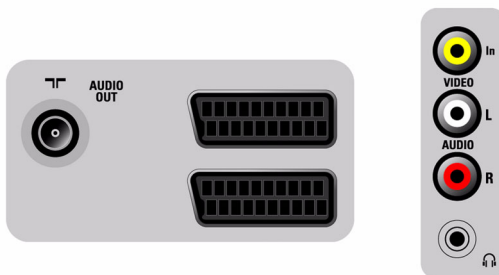

Sharpness Adjustment

NICAM Digital Stereo

In certain countries, for example the UK and Belgium, TV programs are broadcast with NICAM digital stereo sound. It offers CD-quality sound with a high immunity to noise and signal degradation. It can be used with mono, stereo and Dolby Pro Logic broadcasts. The integrated tuner of this product is fully equipped to decode the NICAM signal.

Plug & Play

Plug & Play gives you the ability to install or add a new component and have it work without having to perform any complex installation procedure or technical analysis.

Smart Picture and Smart Sound

Philips preset modes for Smart Picture and Smart Sound provide you with direct access via a single key on the remote control. You can select optimized picture and sound settings for the various picture and sound modes.

Teletext

The Teletext is a communication system transmitted by most broadcasters in Europe, which contains a rich variety of information. This information can only be viewed by a set equipped with a Teletext decoder.

Side Stereo AV & headphone

Side stereo AV & headphone makes it more convenient to connect external devices like audio equipment, games and video cameras. It's the easy way to enjoy an extra audio sensation or a totally immersive gaming experience.

Stereo system					Transmission system					
2CS DK	NICAM DK	2CS BG	NICAM I	NICAM LL'	PAL BG	PAL D/K	PAL I	SECAM BG	SECAM DK	SECAM LL'
•	•	•	•	•	•	•	•	•	•	•

Issue date 2008-07-03

Version: 8.0.9

12 NC: 8670 000 22606
EAN: 87 10895 89102 8

© 2008 Koninklijke Philips Electronics N.V.
All Rights reserved.

Specifications are subject to change without notice.
Trademarks are the property of Koninklijke Philips Electronics N.V. or their respective owners.

www.philips.com