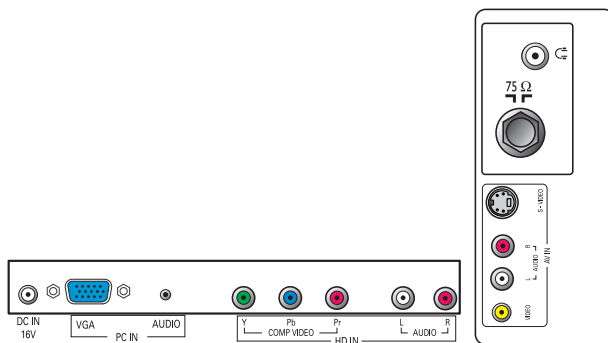

This VGA display with state-of-the-art LCD screen technology has an enhanced resolution of 640 x 480p.

Crystal Clear

Combining picture enhancements like Contrast plus and color improvement, Crystal Clear improves picture depth.

Progressive Scan

Progressive Scan doubles the vertical resolution of the image resulting in a noticeably sharper picture. Instead of sending a field comprising the odd lines to the screen first, followed by the field with the even lines, both fields are written at one time. A full image is created instantaneously, using the maximum resolution. At such a speed, your eye perceives a sharper picture with no line structure.

Virtual surround sound

Virtual surround sound creates additional audio channels for a theater-like audio experience.

Slim to mount on the wall

New technology has made the design of the TV so flat that you can hang it on the wall, just like a painting.

PC input

With PC input you can connect your TV to a computer and use the TV as a PC monitor.

Smart Picture and Smart Sound

Philips preset modes for Smart Picture and Smart Sound provide you with direct access via a single key on the remote control. You can select optimized picture and sound settings for the various picture and sound modes.

10 page Smart Text

The teletext is a common system transmitted by most broadcasters. The 10 page smart text feature gives you fast access to information when changing pages.

Issue date 2007-11-09

Version: 5.0

12 NC: 8670 000 27483
EAN: 87 12581 31863 5

© 2007 Koninklijke Philips Electronics N.V.
All Rights reserved.

Specifications are subject to change without notice.
Trademarks are the property of Koninklijke Philips Electronics N.V. or their respective owners.

www.philips.com