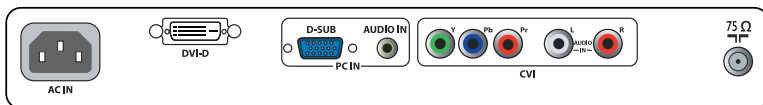

Compact and slim design

This design style emphasizes a slim, compact look that saves space and fits in anywhere.

Smart Picture and Smart Sound

Philips preset modes for Smart Picture and Smart Sound provide you with direct access via a single key on the remote control. You can select optimized picture and sound settings for the various picture and sound modes.

1000 page Hypertext

The teletext is a common system transmitted by most broadcasters. The 1000 page smart text feature gives you extremely fast access to information when changing pages.

DVI-D input

A DVI-D input makes an uncompressed digital RGB connection from source to screen. By eliminating the conversion of the digital signal to analog, it delivers an unblemished image. Thanks to the non-degraded signal, you get less flicker and a clearer picture. The DVI input is fully backward compatible with HDMI sources, and also uses HDCP copy protection.

PC input

With PC input you can connect your TV to a computer and use the TV as a PC monitor.

Issue date 2008-10-27

Version: 2.1.16

12 NC: 8670 000 27398
EAN: 87 12581 31811 6

© 2008 Koninklijke Philips Electronics N.V.
All Rights reserved.

Specifications are subject to change without notice.
Trademarks are the property of Koninklijke Philips Electronics N.V. or their respective owners.

www.philips.com