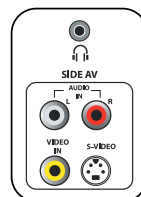

Compact and slim design

This design style emphasizes a slim, compact look that saves space and fits in anywhere.

Smart Picture and Smart Sound

Philips preset modes for Smart Picture and Smart Sound provide you with direct access via a single key on the remote control. You can select optimized picture and sound settings for the various picture and sound modes.

1000 page Hypertext

The teletext is a common system transmitted by most broadcasters. The 1000 page smart text feature gives you extremely fast access to information when changing pages.

DVI-D input

A DVI-D input makes an uncompressed digital RGB connection from source to screen. By eliminating the conversion of the digital signal to analog, it delivers an unblemished image. Thanks to the non-degraded signal, you get less flicker and a clearer picture. The DVI input is fully backward compatible with HDMI sources, and also uses HDCP copy protection.

PC input

With PC input you can connect your TV to a computer and use the TV as a PC monitor.

Issue date 2008-10-27

Version: 2.1.16

12 NC: 8670 000 27398
EAN: 87 12581 31811 6

© 2008 Koninklijke Philips Electronics N.V.
All Rights reserved.

Specifications are subject to change without notice.
Trademarks are the property of Koninklijke Philips Electronics N.V. or their respective owners.

www.philips.com