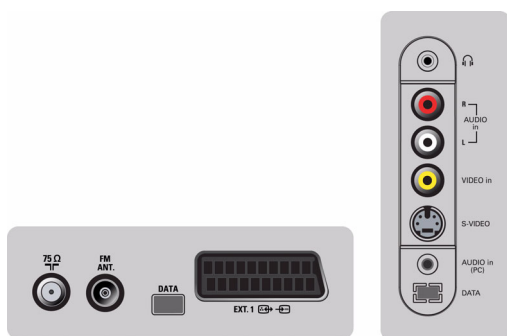

Power

- **Power consumption:** 55 W W
- **Standby power consumption:** < 3 W
- **Ambient temperature:** +5°C/+45°C

Dimensions

- **Product weight:** 8.8 kg
- **Dimensions (with base) (W x H x D):** 583 x 433 x 217 mm

Accessories

- **Included Accessories:** Table top stand

Product highlights

LCD VGA display, 640 x 480p

This VGA display with state-of-the-art LCD screen technology has an enhanced resolution of 640 x 480p.

Digital Comb Filter

A digital comb filter separates chrominance (color) from luminance (brightness) information in the video signal, and independently processes them to improve picture resolution while also minimizing distortion.

Virtual Dolby Surround

Virtual Dolby Surround is a processing technology for enhancing surround sound effects. It which create the sensation of Dolby Pro Logic without the necessity of additional rear speakers. You become totally immersed in your television experience.

Unique new slim speakers

Enjoy improved balanced sound and stereo performance like you've never heard before. The slim speakers use patented technology featuring a hi-fi like magnet system and unique speaker cones.

10 page Smart Text

The teletext is a common system transmitted by most broadcasters. The 10 page smart text feature gives you fast access to information when changing pages.

FM-radio

A small FM radio is integrated into the headphone so you always have a music source with you.

Date of issue 2006-07-07

Version: 1.0

12 NC: 8670 000 20957
EAN: 87 10895 83927 3

Specifications are subject to change without notice.
Trademarks are the property of Koninklijke Philips Electronics N.V. or their respective owners.
© 2006 Koninklijke Philips Electronics N.V.
All Rights reserved.
www.philips.com