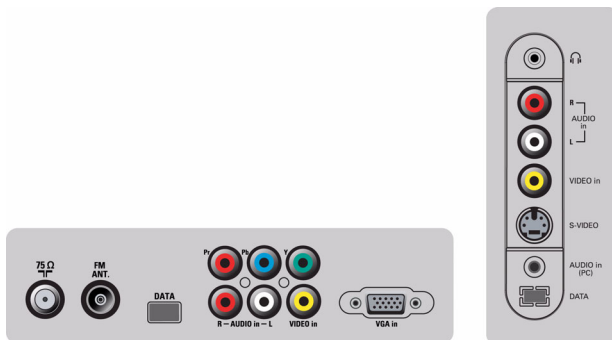

Crystal Clear III

Crystal Clear III combines a whole range of enhancements to provide a better picture. They include a 2D Comb filter, Dynamic contrast, Blue stretch and Green enhancement so that you always get the most natural looking colors.

2D Combfilter

The 2D comb filter separates chrominance (color) from luminance (brightness) information in the video signal for independent processing to improve picture resolution and minimize distortion.

Active Control

Active Control ensure that noise and sharpness improvements are continuously made at a rate of 60 times per second. By continually adjusting picture setting over 3,000 times per minute, Active Control Plus ensures that the viewing experience is optimized.

Virtual Dolby Surround

Virtual Dolby Surround is a processing technology for enhancing surround sound effects. It will create the sensation of Dolby Pro Logic without the necessity of additional rear speakers. You become totally immersed in your television experience.

FM Radio

An FM radio capable of storing 40 preset stations in built in. On-screen station naming makes navigation simple, and a handy Clock Screensaver is also included for use while listening.

PC input

With PC input you can connect your TV to a computer and use the TV as a PC monitor.

stereo system	transmission system		
	PAL	PAL	NTSC
BTSC			
DBX	M	N	M
o	o	o	o

Issue date 2007-11-09

Version: 5.0

12 NC: 8670 000 21001
EAN: 87 10895 85355 2

© 2007 Koninklijke Philips Electronics N.V.
All Rights reserved.

Specifications are subject to change without notice.
Trademarks are the property of Koninklijke Philips Electronics N.V. or their respective owners.

www.philips.com

* For a maximum picture quality without distortion it is necessary a high quality digital signal in widescreen format or to use a signal converter/decoder.

* Avoid extensive use of the set at a volume higher than 85 decibels because this may damage your hearing.