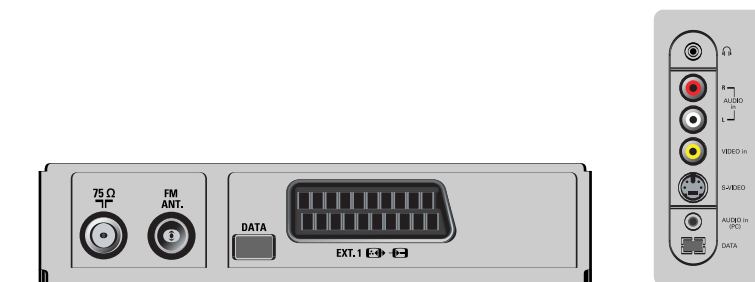

- Top controls
- Smart Picture (5 modes)
- Smart Sound (4 modes)
- Smart Listening (AVL) + Delta Volume
- Picture modes : 4:3, 4:3 expand, 16:9 compressed
- Multi-language OSD and menu control
- Program List (100 presets)
- Ergonomic Remote Control (RC19335019/01)

Side Connections

- S-Video
- Headphone (mini jack)
- Video CVBS

Rear Connections

- EXT 1 : Euro AV Connector (RGB in, CVBS in/out)

Information

- 10 Page Smart Text
- Twin Page Text

FM Radio

- Stereo FM Radio
- 40 Preset Channels
- Autostore/Manual store
- Sorting
- Preset List

Reception

- Tuning System : PLL
- Tuner : VHF, UHF, S-channel, Hyperband
- Color system : See Table
- Stereo system : See Table
- Aerial Input : 75 Ohm Coaxial

Miscellaneous

- Ambient Temperature : +5/45°C
- Main : AC 90 – 240V
- Net Weight : 5.5 Kg
- Gross Weight : 7.5 Kg
- Set Dimensions (WxHxD) without Stand : 788 x 439 x 113 mm
- with Stand : 788 x 504 x 270 mm
- Box Dimensions (WxHxD) : 863 x 305 x 600 mm

I5PF7846

Product highlights

High definition XGA LCD panel

It use latest panel technology which offers superior entertainment at 1024 X 768 pixel resolution. It also has faster response time and natural brilliant colors.

Virtual Dolby® Surround

Enjoy enhanced cinema surround sound effect without the need for rear speakers.

FM Radio

Listen to all your favorite radio channels (40 presets).

10 page teletext

The teletext is a common system transmitted by most broadcasters. 10 pages give you fast access to changing pages.

stereosystem						transmissionsystem					
2CS DK	NICAM DK	2CS BG	NICAM BG	NICAM I	NICAM LL'	PAL BG	PAL DK	PAL I	SECAM BG	SECAM DK	SECAM LL'
•	•	•	•	•	•	•	•	•	•	•	•

Predecessor : I4PF7846

Chassis : LC04C

Introduction : Year 2004

Dolby and the double-D symbol are trademarks of Dolby Laboratories Licensing, Inc.

Features and specifications subject to change without notice.

2004 Royal Philips Electronics—All rights reserved.

www.philips.com