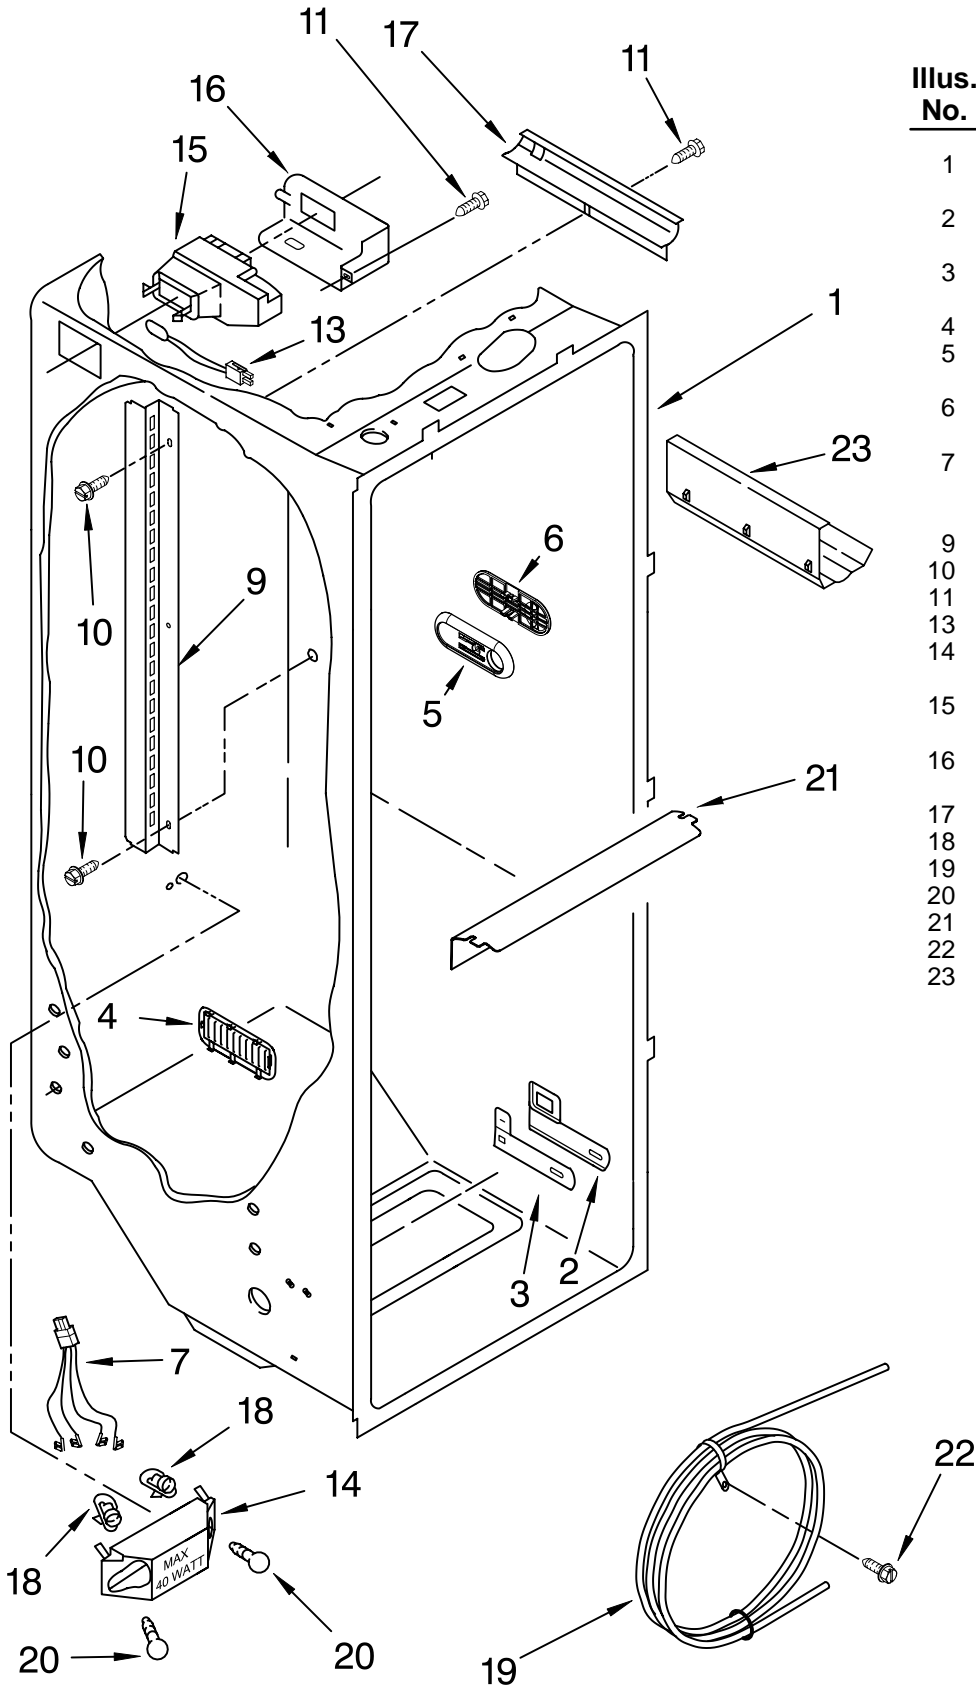

REFRIGERATOR LINER PARTS

For Models: KSRA25CNWH01, KSRA25CNBT01, KSRA25CNBL01, KSRA25CNSS01, KSRA25CNBU01, KSRA25CNLK01
(White) (Biscuit) (Black) (Stainless Steel) (Cobalt Blue) (Lake Blue)

Illus. No.	Part No.	DESCRIPTION
1		Liner (Not A Serviceable Part)
2	2255612	Escutcheon, Meat Pan Control
3	2301339	Slide Meat Pan Control
4	2257741	Louver
5	2301234	Housing, Door Control
6	2301235	Slide, Door Control
7	2256037	Wire Harness, Dual Crisper Lights
9	2206273	Shelf Ladder
10	489478	Screw
11	486298	Screw (2)
13	2188819	Thermistor
14	2256035	Bracket, Dual Crisper Lights
15	2216112	Air Diffuser Assembly
16	2212240	Air Diffuser Cover
17	2150331	Cover, Wiring
18	2162085	Socket
19	2217199	Reservoir
20	2255743	Light Bulb
21	2209769	Light Lens
22	488280	Screw
23	2179404	Rack, Wine & Egg

FOR ORDERING INFORMATION REFER TO PARTS PRICE LIST