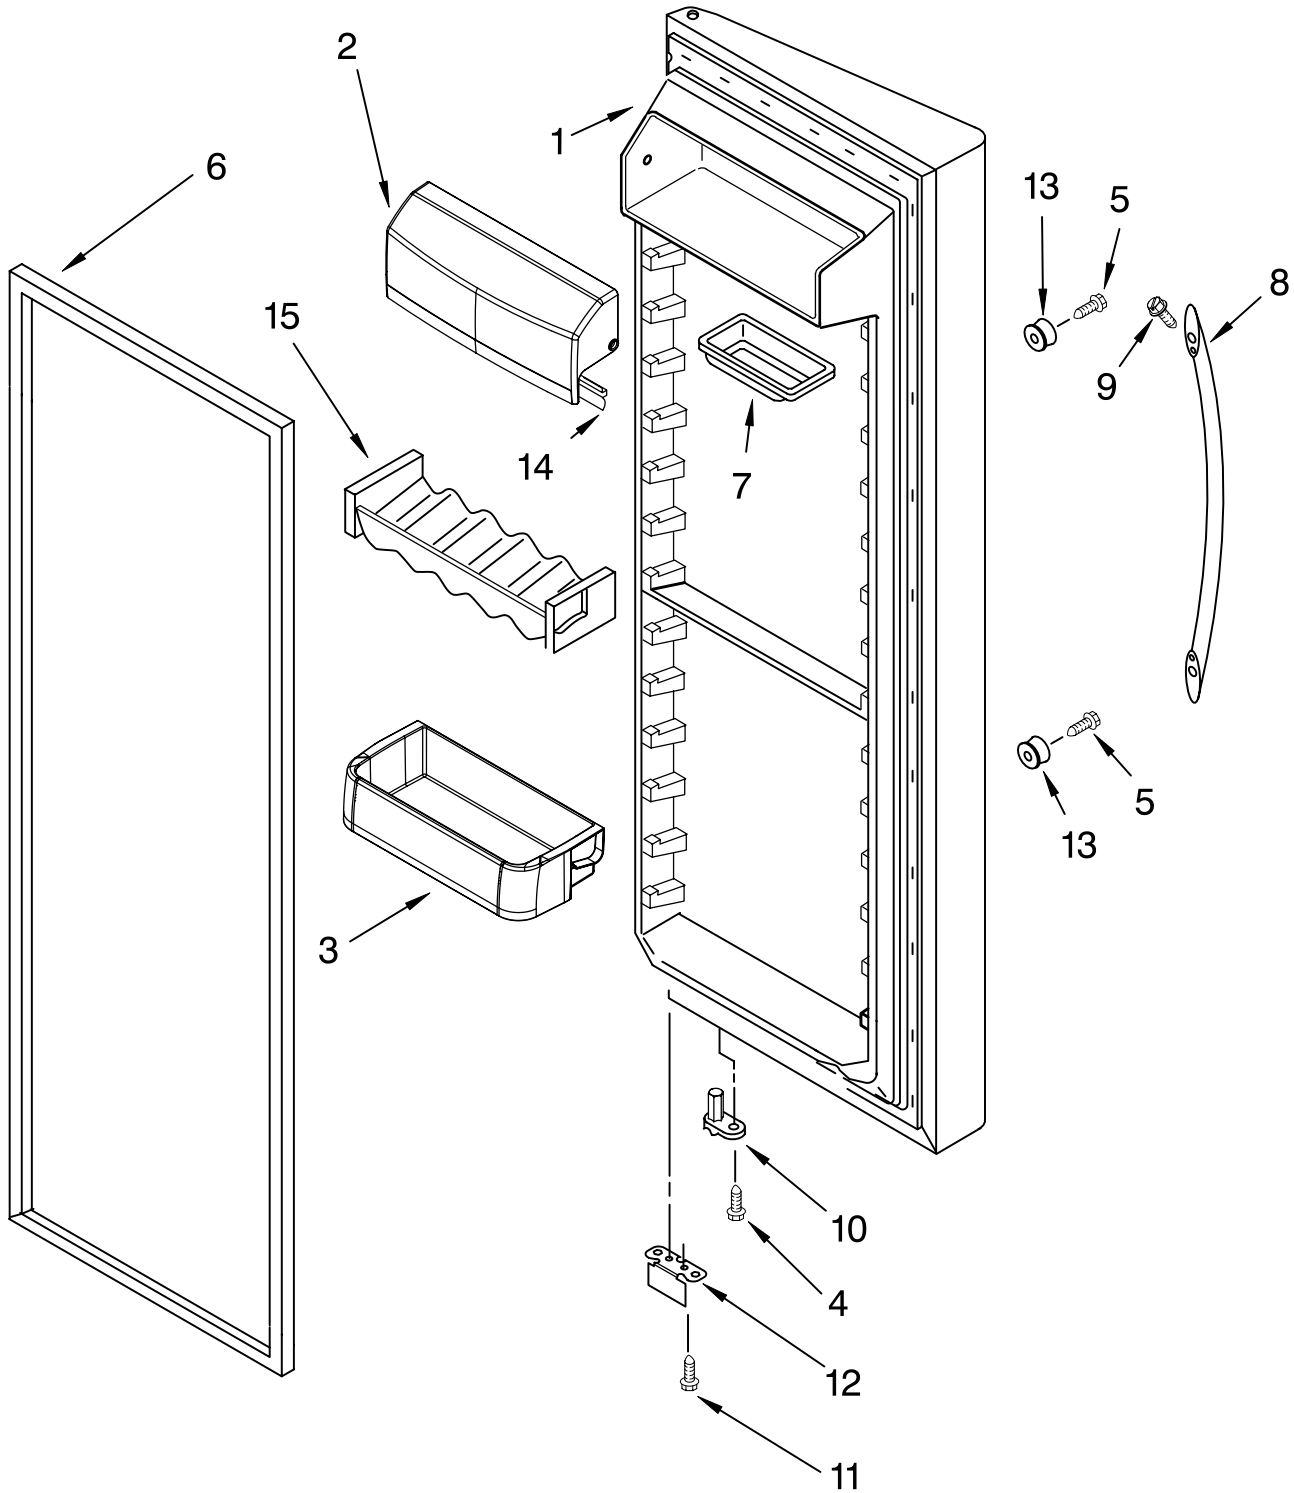

MOTOR AND ICE CONTAINER PARTS

For Models: KSRA25CNWH01, KSRA25CNBT01, KSRA25CNBL01, KSRA25CNSS01, KSRA25CNBU01, KSRA25CNLK01
(White) (Biscuit) (Black) (Stainless Steel) (Cobalt Blue) (Lake Blue)

Illus. No.	Part No.	DESCRIPTION
1	2198573	Ice Bin
2	2255580	Crusher Bin
3	2258222	Auger
4	2258220	Washer
5	1119007	Spacer, Flat (6)
6	2255460	Cover, Crusher
7	2257024	Blade, Rotary
8	1119005	Spacer, Step (2)
9	2257020	Blade, Fixed
10	2257023	Blade, Rotary
11	2198602	Block, Blade
12	489229	Roll Pin
13	2257022	Blade, Rotary
14	489235	Washer, Plain
15	2198661	Washer, Coupling
16	2220457	Coupling
17	8281164	Screw
18	3400065	Screw
19	2301345	Button, Bin
20	2212371	Latch, Bin
21	2198608	Spring, Latch
22	2198671	Screw (2)
23	8281163	Screw
24	2212369	Holder
25	2220458	Coupling, Bottom
26	2198628	Seal
27	2212370	Washer
28	2187725	Wire Harness, IDI Motor
29	2198607	Spring
30	999536	Drive Shaft
31	2256154	Enclosure, Motor
32	2188860	Dispenser, Motor
33	2212305	Cover
35	489478	Screw
36	2212365	Sleeve, Coupling

FOR ORDERING INFORMATION REFER TO PARTS PRICE LIST

REFRIGERATOR DOOR PARTS

For Models: KSRA25CNWH01, KSRA25CNBT01, KSRA25CNBL01, KSRA25CNSS01, KSRA25CNBU01, KSRA25CNLK01
(White) (Biscuit) (Black) (Stainless Steel) (Cobalt Blue) (Lake Blue)

FOR ORDERING INFORMATION REFER TO PARTS PRICE LIST