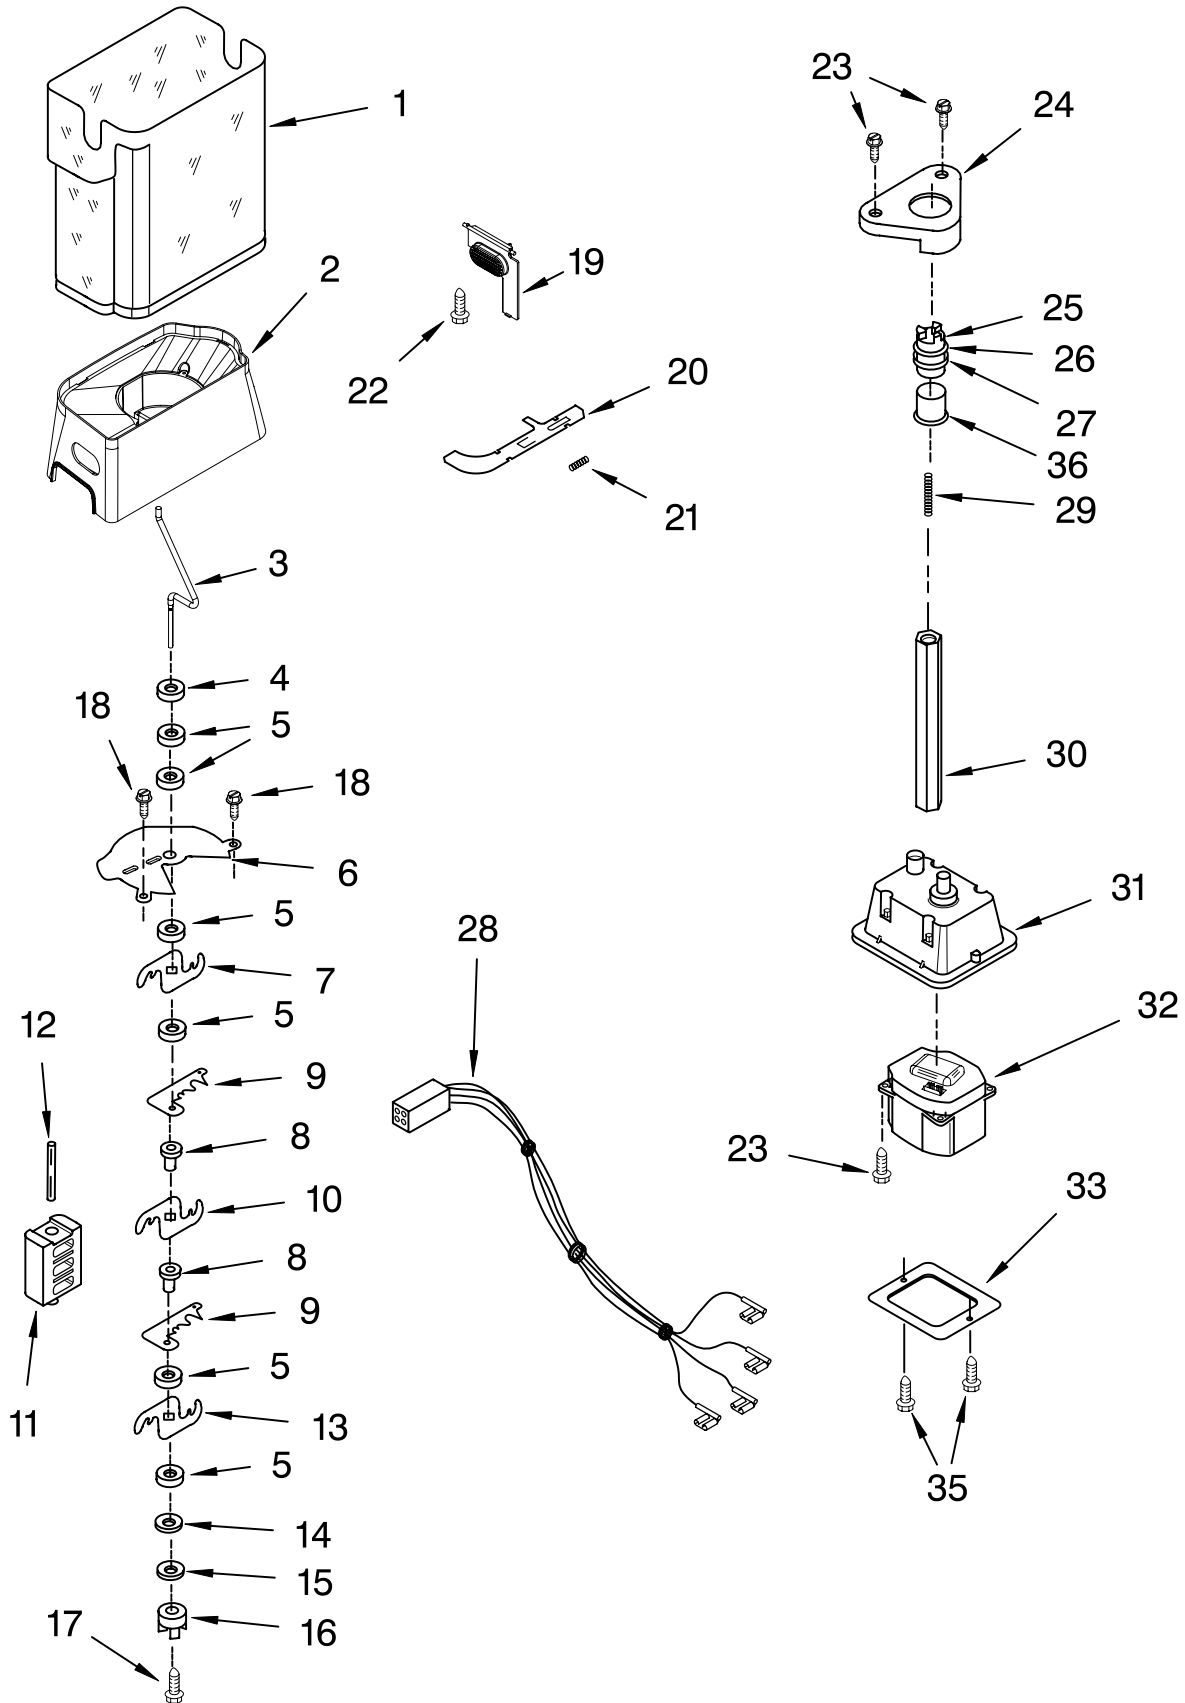

MOTOR AND ICE CONTAINER PARTS

For Models: KSRA25CNWH01, KSRA25CNBT01, KSRA25CNBL01, KSRA25CNSS01, KSRA25CNBU01, KSRA25CNLK01
(White) (Biscuit) (Black) (Stainless Steel) (Cobalt Blue) (Lake Blue)

FOR ORDERING INFORMATION REFER TO PARTS PRICE LIST

MOTOR AND ICE CONTAINER PARTS

For Models: KSRA25CNWH01, KSRA25CNBT01, KSRA25CNBL01, KSRA25CNSS01, KSRA25CNBU01, KSRA25CNLK01
(White) (Biscuit) (Black) (Stainless Steel) (Cobalt Blue) (Lake Blue)

Illus. No.	Part No.	DESCRIPTION
1	2198573	Ice Bin
2	2255580	Crusher Bin
3	2258222	Auger
4	2258220	Washer
5	1119007	Spacer, Flat (6)
6	2255460	Cover, Crusher
7	2257024	Blade, Rotary
8	1119005	Spacer, Step (2)
9	2257020	Blade, Fixed
10	2257023	Blade, Rotary
11	2198602	Block, Blade
12	489229	Roll Pin
13	2257022	Blade, Rotary
14	489235	Washer, Plain
15	2198661	Washer, Coupling
16	2220457	Coupling
17	8281164	Screw
18	3400065	Screw
19	2301345	Button, Bin
20	2212371	Latch, Bin
21	2198608	Spring, Latch
22	2198671	Screw (2)
23	8281163	Screw
24	2212369	Holder
25	2220458	Coupling, Bottom
26	2198628	Seal
27	2212370	Washer
28	2187725	Wire Harness, IDI Motor
29	2198607	Spring
30	999536	Drive Shaft
31	2256154	Enclosure, Motor
32	2188860	Dispenser, Motor
33	2212305	Cover
35	489478	Screw
36	2212365	Sleeve, Coupling

FOR ORDERING INFORMATION REFER TO PARTS PRICE LIST