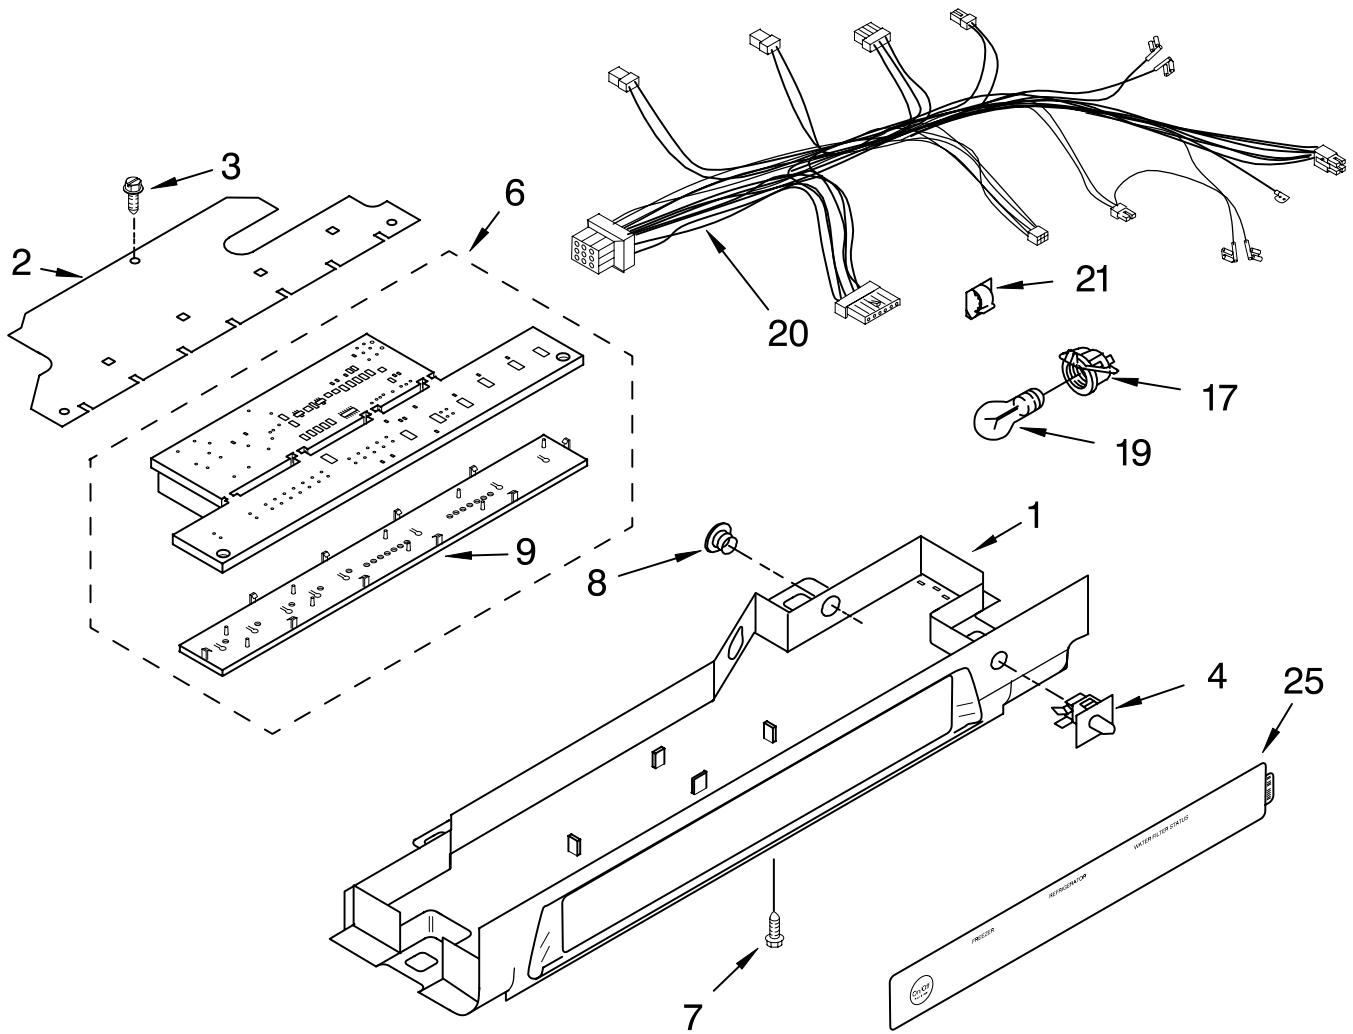

CONTROL PARTS

For Models: KSRA25CNWH01, KSRA25CNBT01, KSRA25CNBL01, KSRA25CNSS01, KSRA25CNBU01, KSRA25CNLK01
(White) (Biscuit) (Black) (Stainless Steel) (Cobalt Blue) (Lake Blue)

Illus. No.	Part No.	DESCRIPTION
1	2212005	Control Box
2	2216879	Cover
3	3196537	Screw
4	2219875	Switch, Light
6	2304006	Control Board Asm (Includes #9)
7	489290	Screw (4)
8	940014	Hole Plug
9		Insert, Control Board (Not Available Order #6)
17	2162085	Light Socket
19	2255743	Light Bulb
20	2216115	Control Box Harness
21	1115374	Clip, Wiring
25	2255619	Overlay, Control Box

FOR ORDERING INFORMATION REFER TO PARTS PRICE LIST