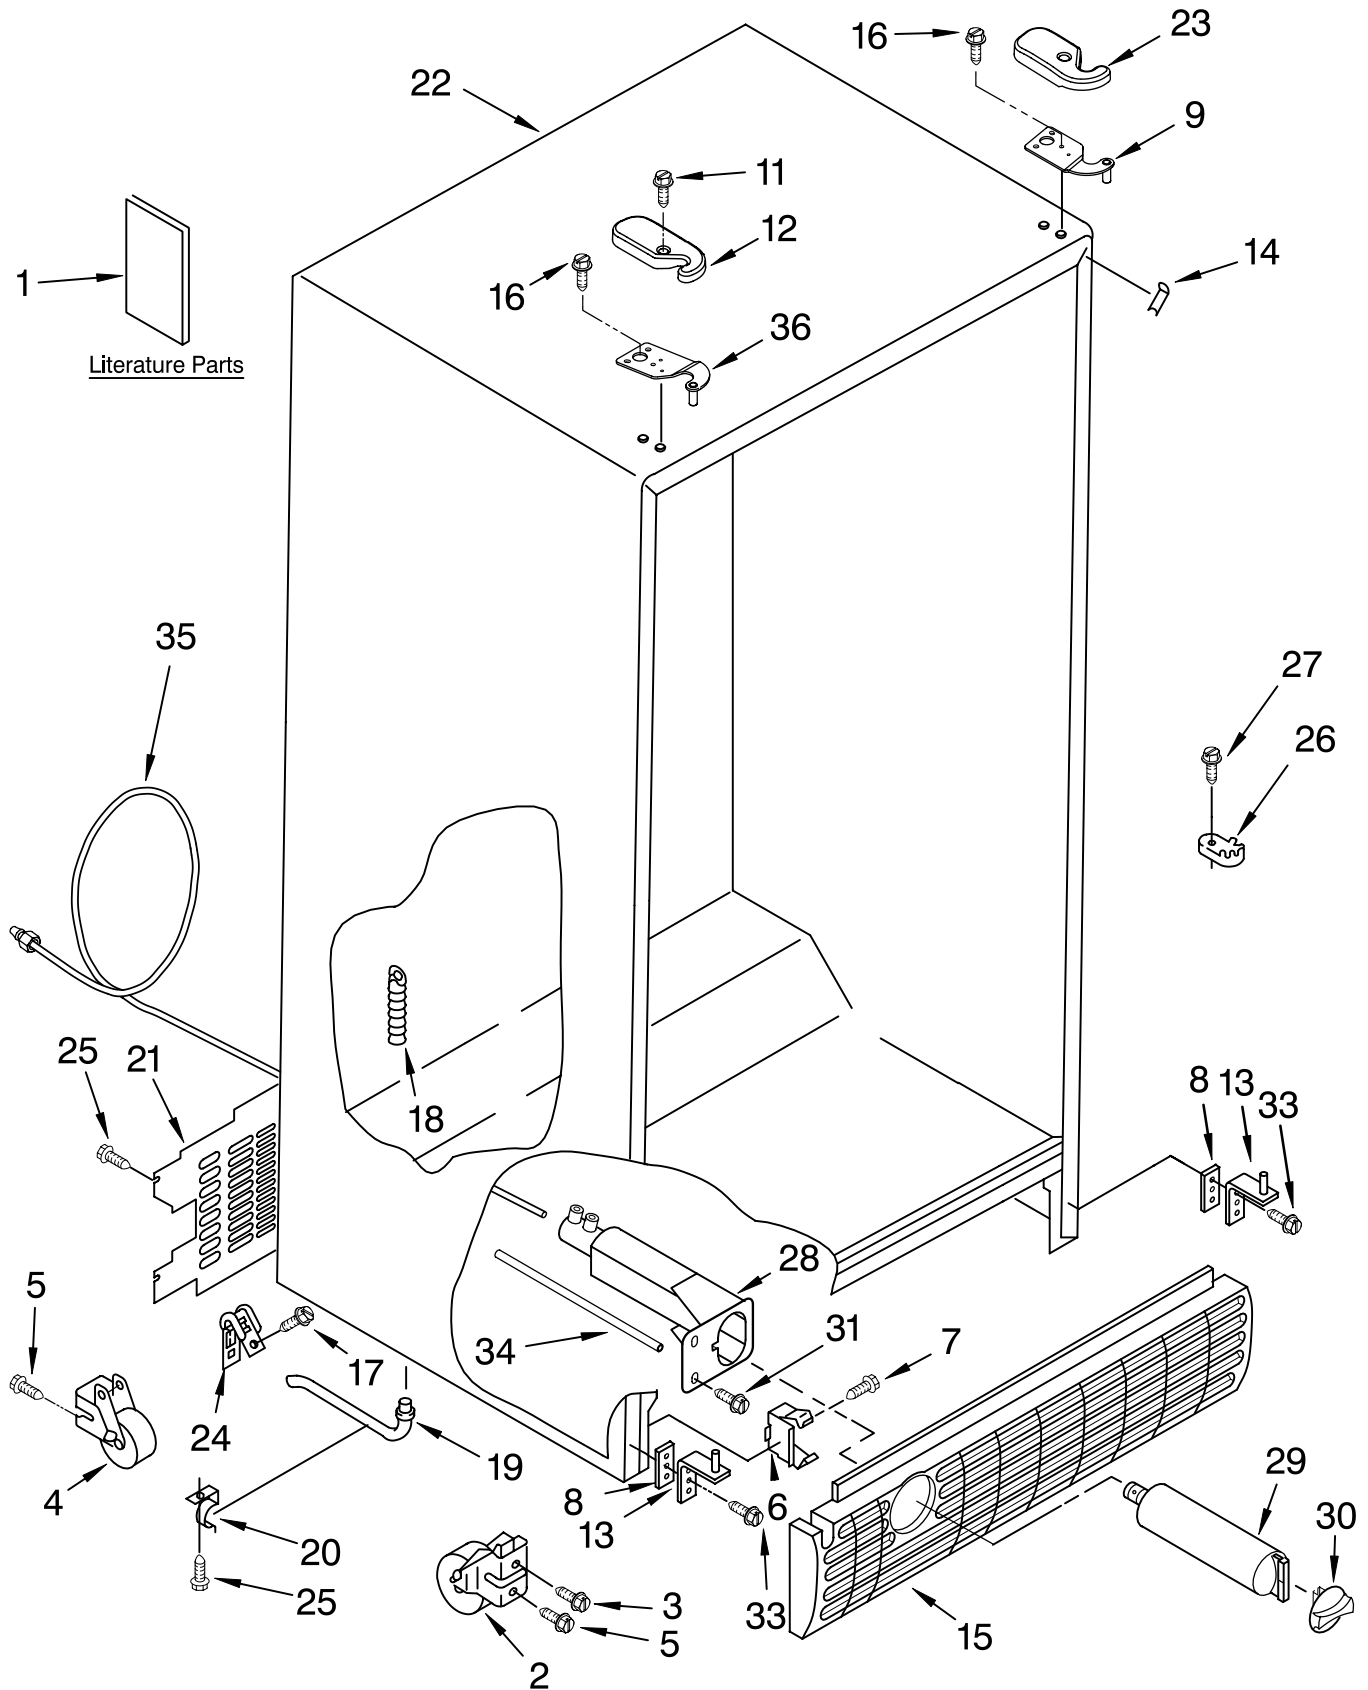

For Models: KSRA25CNWH01, KSRA25CNBT01, KSRA25CNBL01, KSRA25CNSS01, KSRA25CNBU01, KSRA25CNLK01
(White) (Biscuit) (Black) (Stainless Steel) (Cobalt Blue) (Lake Blue)

FOR ORDERING INFORMATION REFER TO PARTS PRICE LIST