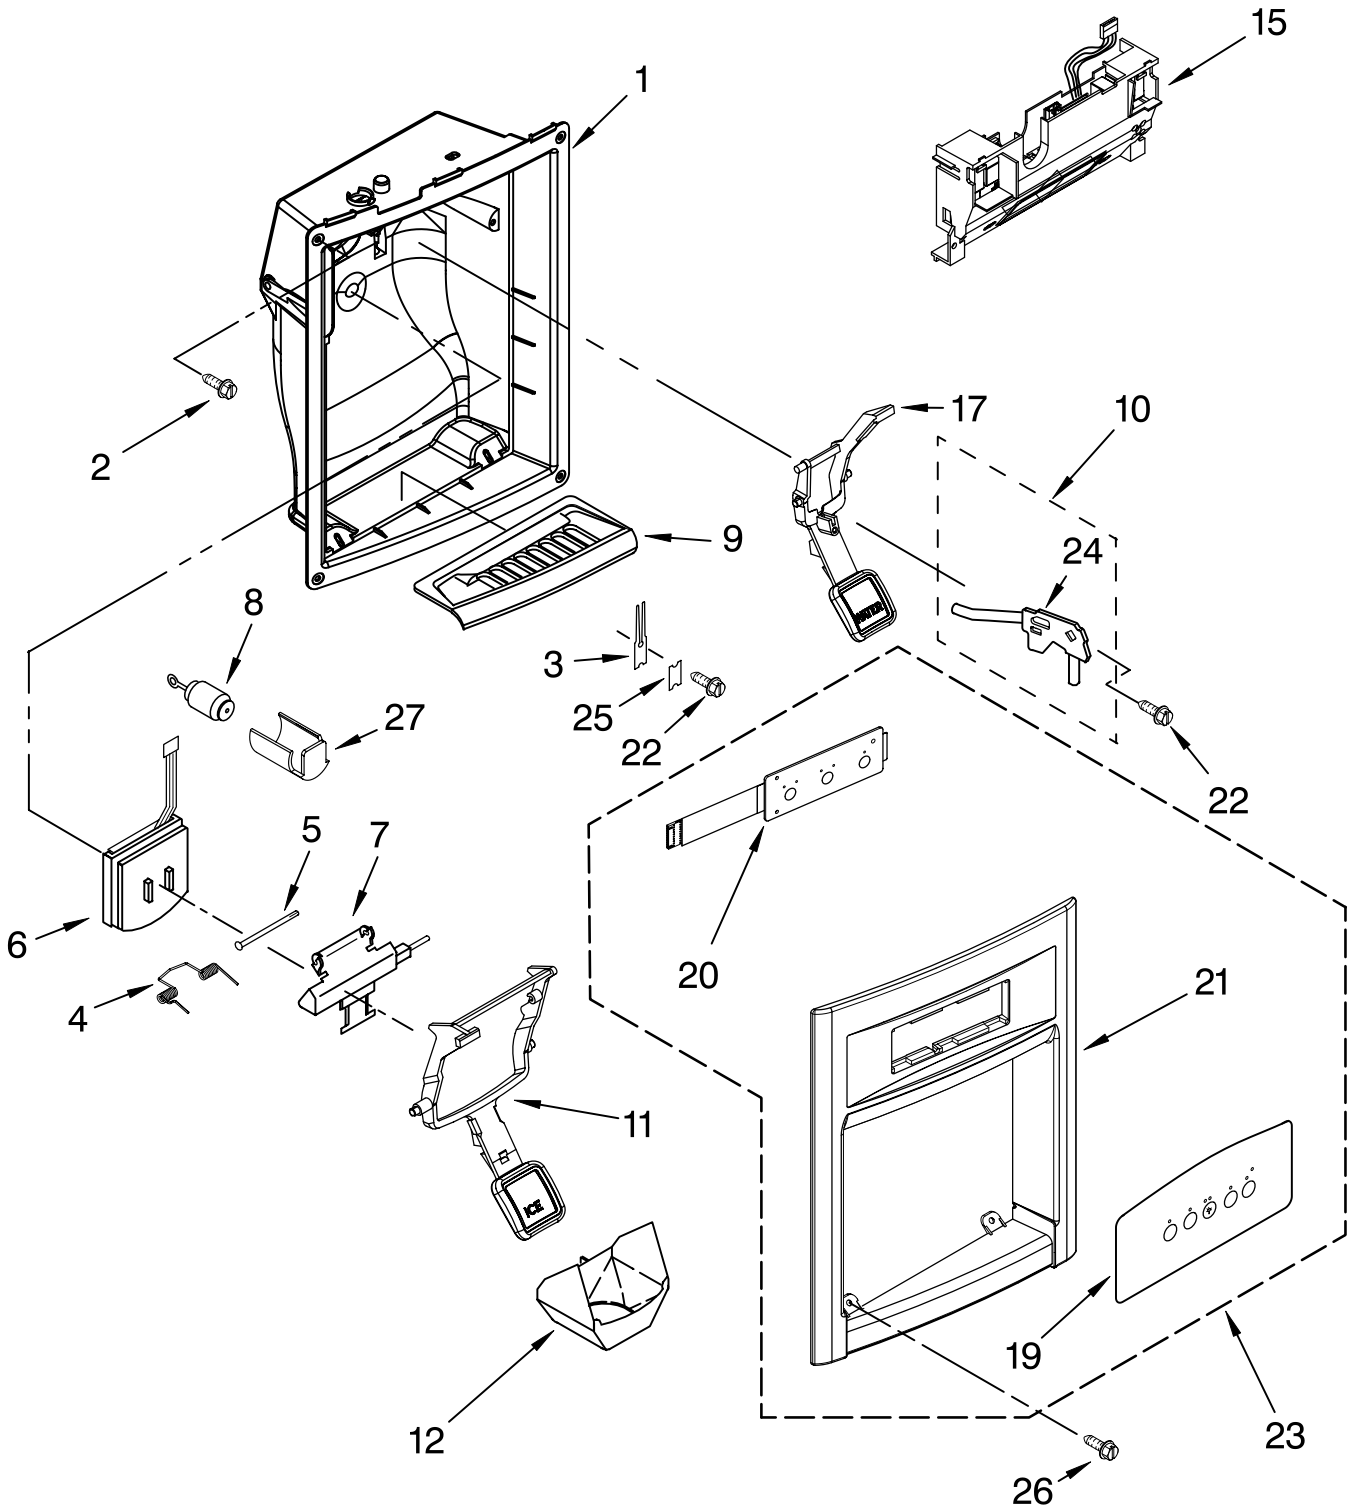

DISPENSER FRONT PARTS

For Models: KSRA25CNWH01, KSRA25CNBT01, KSRA25CNBL01, KSRA25CNSS01, KSRA25CNBU01, KSRA25CNLK01
(White) (Biscuit) (Black) (Stainless Steel) (Cobalt Blue) (Lake Blue)

FOR ORDERING INFORMATION REFER TO PARTS PRICE LIST

DISPENSER FRONT PARTS

For Models: KSRA25CNWH01, KSRA25CNBT01, KSRA25CNBL01, KSRA25CNSS01, KSRA25CNBU01, KSRA25CNLK01
(White) (Biscuit) (Black) (Stainless Steel) (Cobalt Blue) (Lake Blue)

Illus. No.	Part No.	DESCRIPTION	Illus. No.	Part No.	DESCRIPTION	Illus. No.	Part No.	DESCRIPTION
1		Housing, Dispenser (Not Serviced)	11		Lever, Ice Dispenser	20		LED Display with Auto Night Light (Not Available Order #23)
2	489000	Screw		2259396W	White (Cody Grey Pad)			
3	2194719	Retainer, Levers		2259396T	Biscuit (Biscuit Pad)	21		Front Cover, Housing (Not Available, Order #23)
4	2180209	Spring, Torsion		2259396SB	Black (Black Pad)			
5	2196195	Pin	12	2180224	Guide, Ice	22	489000	Screw
6	2180353	Door, Ice	15	2252163	Bracket, Control	23		Front Cover Assembly (Includes Items 19, 20 & 21)
7	2304355	Door Mechanism Assembly	17		Lever, Water Dispenser			
8	2205686	Mechanism Delay		2259395W	White (Cody Grey Pad)		2252084W	White
9		Grille, Overflow		2259395T	Biscuit (Biscuit Pad)		2252084T	Biscuit
	2207007W	White		2259395SB	Black (Black Pad)		2252084B	Black
	2207007T	Biscuit			Overlay, Front Cover (Not Available, Order #23)		2252084ES	European Silver
	2207007B	Black	19			24	2304673	Bracket, Dispenser
	2207007ES	European Silver				25	2195051	Strain Relief
10	2304317	Water Fitting Assembly (Includes Water Tube)				26	3400065	Screw (2)
						27	2252127	Sleeve, Mechanism