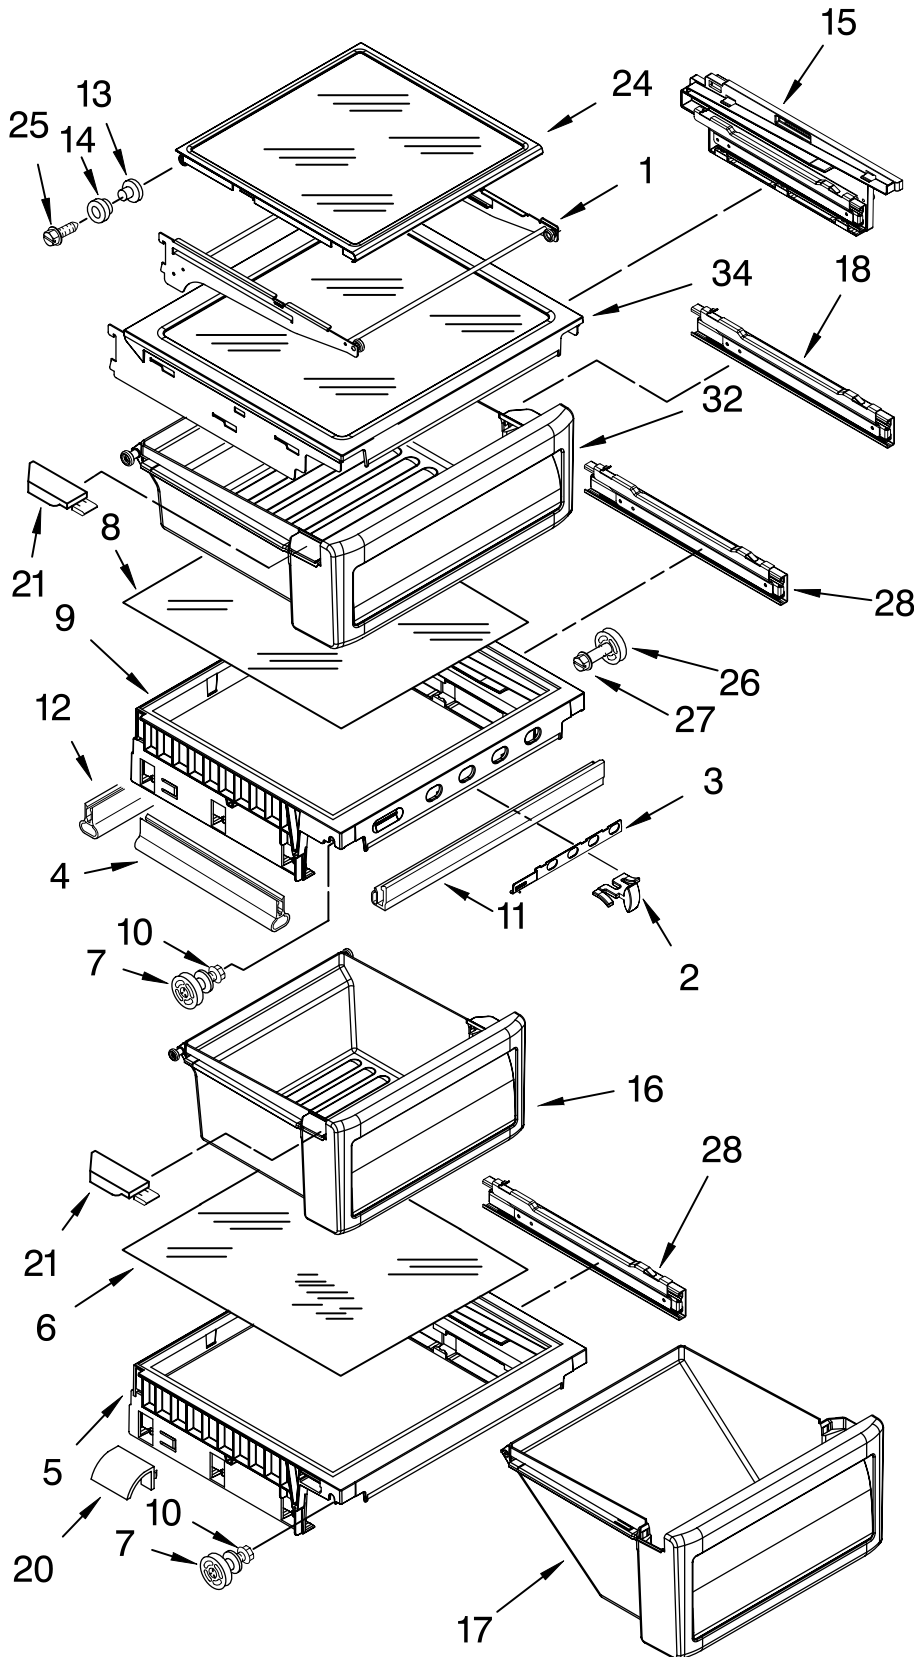

REFRIGERATOR LINER PARTS

For Models: KSRA25CNWH01, KSRA25CNBT01, KSRA25CNBL01, KSRA25CNSS01, KSRA25CNBU01, KSRA25CNLK01
 (White) (Biscuit) (Black) (Stainless Steel) (Cobalt Blue) (Lake Blue)

Illus. No.	Part No.	DESCRIPTION
1		Liner (Not A Serviceable Part)
2	2255612	Escutcheon, Meat Pan Control
3	2301339	Slide Meat Pan Control
4	2257741	Louver
5	2301234	Housing, Door Control
6	2301235	Slide, Door Control
7	2256037	Wire Harness, Dual Crisper Lights
9	2206273	Shelf Ladder
10	489478	Screw
11	486298	Screw (2)
13	2188819	Thermistor
14	2256035	Bracket, Dual Crisper Lights
15	2216112	Air Diffuser Assembly
16	2212240	Air Diffuser Cover
17	2150331	Cover, Wiring
18	2162085	Socket
19	2217199	Reservoir
20	2255743	Light Bulb
21	2209769	Light Lens
22	488280	Screw
23	2179404	Rack, Wine & Egg

Illus. No.	Part No.	DESCRIPTION
1	2301072	Shelf Assembly, Cantilever (2)
2	2301025	Knob, Humidity
3	2301026	Slide, Humidity
4	2301117	Gasket, Side (2)
5	2301568	Cover, Meat Pan (Includes 20 & 28)
6	2301028	Glass, Meat Pan Cover
7	2196485	Stud Assembly
8	2301027	Glass, Crisper Cover
9	2301567	Cover, Crisper (Includes 2, 3, 4, 11, 12 & 28)
10	3400894	Screw
11	2301116	Gasket, Front
12	2301115	Gasket, Rear
13	2174478	Eyelet, Roller
14	2188212	Roller
15	2301569	Support Assembly, Right Side
	2301570	Support Assembly, Left Side
16	2301031	Crisper Pan (Includes #21)
17	2301022	Meat Pan
18	2301022	Glide Assembly, Snack Pan
	2301550	Glide Assembly, Right Side
	2301551	Glide Assembly, Left Side
20	2301126	Deflector
21	2301016	Cap, Crisper Pan, Right Side
	2301017	Cap, Crisper Pan, Left Side
24	2301084	Shelf & Roller Assembly (2)
25	489439	Screw
26	2196483	Stud Assembly
27	8281158	Screw
28	2301548	Glide Asm, Pan, Right Side
	2301549	Glide Asm, Pan, Left Side
32	2301023	Snack, Pan (Includes Item 21)
34	2301566	Shelf, Snack Pan (Includes #15)