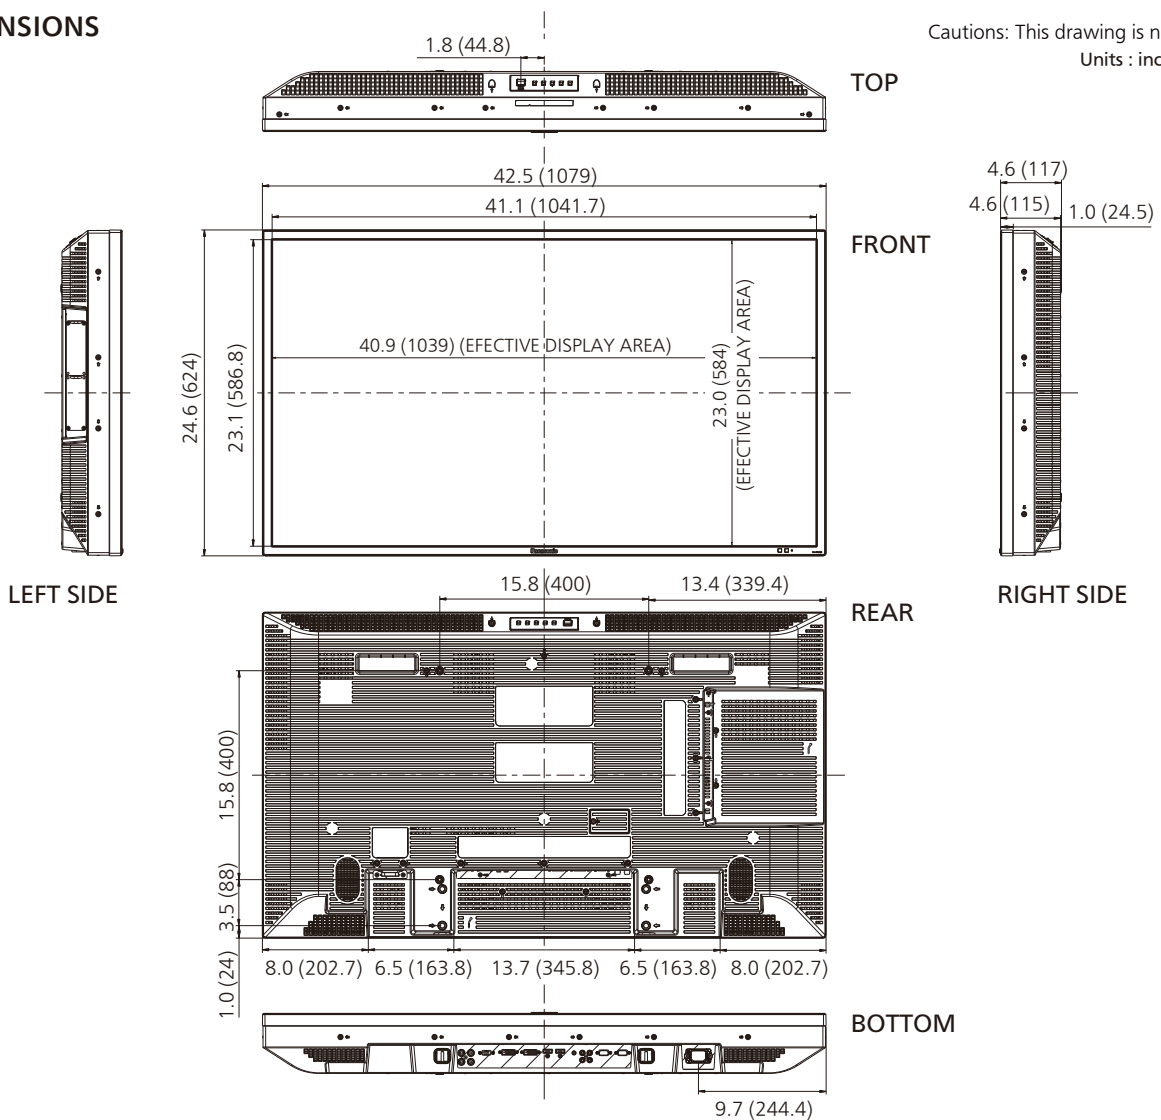

MAIN FEATURE

Digital Zoom	Yes (x1~x4)
Video Wall	Yes (N x M, up to 5 x 5)
Power-on Screen Delay	Yes
Seam Hides Video Off Mode	Yes
Daisy Chain	Yes
1:1 Pixel mode	Yes
Automatic Picture Position	Yes
Screen Saver	Yes
No signal power off	Yes
PC Power Management	Yes
DVI-D Power Management	Yes
ECO mode	Yes
Input lock	Yes
Button lock	Yes
Remote-control User Level	Yes
Failover input	Yes
Orientation	Landscape / Portrait

OPTIONAL ACCESSORIES

Pedestal	TY-ST20-K
HD-SDI Terminal Board	TY-FB10HD

DIMENSIONS