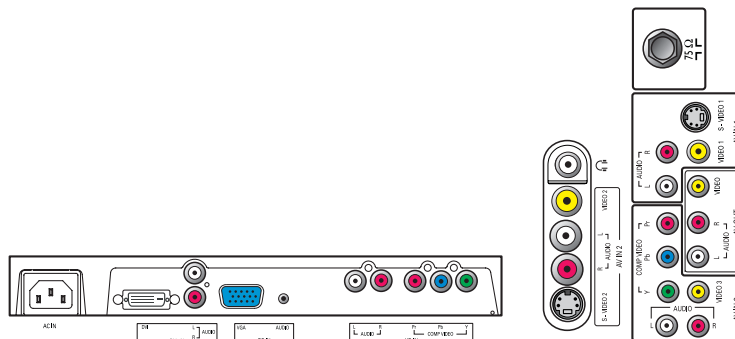

VGA input

VGA input provides a connector to accommodate input of an analog signal for use as a PC monitor.

Smart picture & Smart sound

Smart picture and Smart sound presets are optimized settings for all your favorite types of programs, various display and audio modes that are directly accessed through a single key on the remote control.

Virtual surround sound

Virtual surround sound creates additional audio channels for a theater-like audio experience.

32MF605W/17

32" LCD HD flat TV

Product specifications (continued)

- Set dimensions with stand (W x H x D):
925 x 548 x 213 mm
 - Set dimensions with stand in inch (W x H x D):
36.4 x 21.6 x 8.4 inch
- Accessories**
- Included Accessories: Batteries for remote control, Power cord, Quick Use Guide, Remote Control, Right angle antenna adaptor, User Manual, Warranty certificate