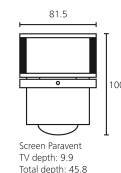

Technical specifications, delivery conditions, and other information are subject to change without notice.

1. [1] Dolby is a registered trademark of Dolby Laboratories Licensing Corporation.
2. [2] Works only with channels broadcasting NextView data.
3. [3] Function depends on signal format emitted by station.
4. [4] Not available for Freeview.
5. [5] Only in conjunction with matching adapters to be ordered separately. Screen Wall Mount: Designed by Vogel's.

Article number	EAN	Colour options
66441B47	4011880098953	Aluminium Silver
66441K47	4011880098960	High Gloss Cream
66441L47	4011880098977	Aluminium Black
66441S47	4011880098991	Aluminium Titanium
66441V47	4011880099004	Aluminium Bronze