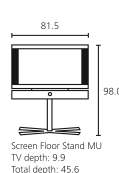

Technical specifications, delivery conditions, and other information are subject to change without notice.

1. [1] Dolby is a registered trademark of Dolby Laboratories Licensing Corporation.
2. [2] Works only with channels broadcasting NextView data.
3. [3] Function depends on signal format emitted by station.
4. [4] Not available for Freeview.
5. [5] Only in conjunction with matching adapters to be ordered separately. Screen Wall Mount: Designed by Vogel's.

Article number	EAN	Colour options
66441B47	4011880098953	Aluminium Silver
66441K47	4011880098960	High Gloss Cream
66441L47	4011880098977	Aluminium Black
66441S47	4011880098991	Aluminium Titanium
66441V47	4011880099004	Aluminium Bronze