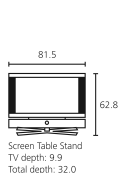

Technical specifications, delivery conditions, and other information are subject to change without notice.

1. [1] Dolby is a registered trademark of Dolby Laboratories Licensing Corporation.
2. [2] Works only with channels broadcasting NextView data.
3. [3] Function depends on signal format emitted by station.
4. [4] Not available for Freeview.
5. [5] Only in conjunction with matching adapters to be ordered separately. Screen Wall Mount: Designed by Vogel's.

Article number	EAN	Colour options
66441B47	4011880098953	Aluminium Silver
66441K47	4011880098960	High Gloss Cream
66441L47	4011880098977	Aluminium Black
66441S47	4011880098991	Aluminium Titanium
66441V47	4011880099004	Aluminium Bronze