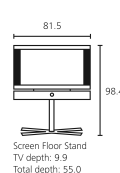

Technical specifications, delivery conditions, and other information are subject to change without notice.

1. [1] Dolby is a registered trademark of Dolby Laboratories Licensing Corporation.
2. [2] Works only with channels broadcasting NextView data.
3. [3] Function depends on signal format emitted by station.
4. [4] Not available for Freeview.
5. [5] Only in conjunction with matching adapters to be ordered separately. Screen Wall Mount: Designed by Vogel's.

Article number	EAN	Colour options
66441B47	4011880098953	Aluminium Silver
66441K47	4011880098960	High Gloss Cream
66441L47	4011880098977	Aluminium Black
66441S47	4011880098991	Aluminium Titanium
66441V47	4011880099004	Aluminium Bronze