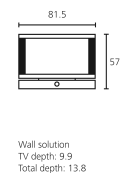

Technical specifications, delivery conditions, and other information are subject to change without notice.

1. [1] Dolby is a registered trademark of Dolby Laboratories Licensing Corporation.
2. [2] Works only with channels broadcasting NextView data.
3. [3] Function depends on signal format emitted by station.
4. [4] Not available for Freeview.
5. [5] Only in conjunction with matching adapters to be ordered separately. Screen Wall Mount: Designed by Vogel's.

Article number	EAN	Colour options
66441B47	4011880098953	Aluminium Silver
66441K47	4011880098960	High Gloss Cream
66441L47	4011880098977	Aluminium Black
66441S47	4011880098991	Aluminium Titanium
66441V47	4011880099004	Aluminium Bronze