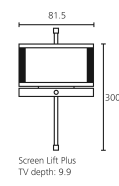

Technical specifications, delivery conditions, and other information are subject to change without notice.

1. [1] Dolby is a registered trademark of Dolby Laboratories Licensing Corporation.
2. [2] Works only with channels broadcasting NextView data.
3. [3] Function depends on signal format emitted by station.
4. [4] Not available for Freeview.
5. [5] Only in conjunction with matching adapters to be ordered separately. Screen Wall Mount: Designed by Vogel's.

Article number	EAN	Colour options
66441B47	4011880098953	Aluminium Silver
66441K47	4011880098960	High Gloss Cream
66441L47	4011880098977	Aluminium Black
66441S47	4011880098991	Aluminium Titanium
66441V47	4011880099004	Aluminium Bronze