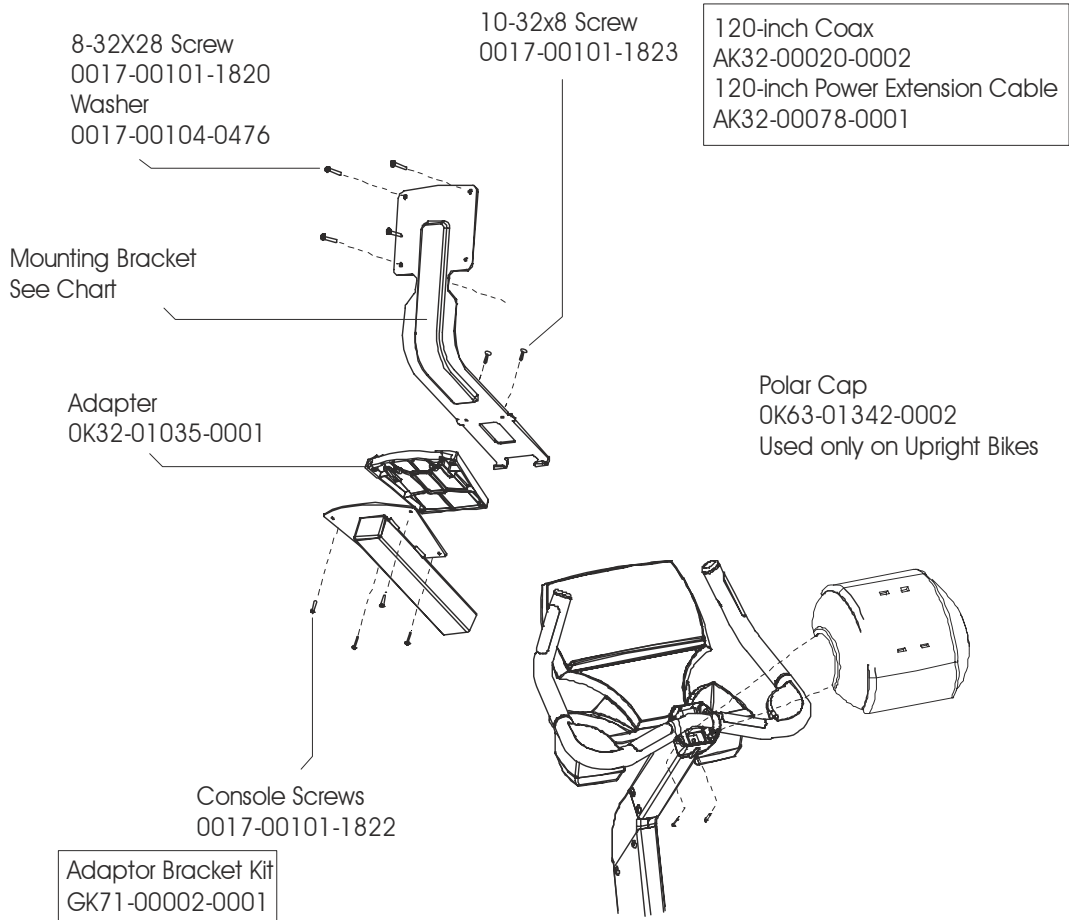

LCD TV -03 ENTERTAINMENT SYSTEM
Mounting Brackets and Hardware

LCD-0201-03: LPP100000 and up
LCD-0202-03: LPQ100000 and up

Model	Mounting Bracket	Description
Upright bike	AK32-00033-0009	CONS-MTG BRKT ASSY: PURCH; LC-ARCTIC S/C-C
Recumbent Bike	AK32-00033-0010	CONS-MTG BRKT ASSY: PURCH; LCR-ARCTIC S/C-C
93S & 95S Stair Climber	AK32-00033-0010	CONS-MTG BRKT ASSY: PURCH; LCR-ARCTIC S/C-C
90S Stair Climber	AK32-00033-0013	CONS-MTG BRKT ASSY: PURCH; CT-ARCTIC S/C-C
91X Crosstrainer	AK32-00033-0013	CONS-MTG BRKT ASSY: PURCH; CT-ARCTIC S/C-C