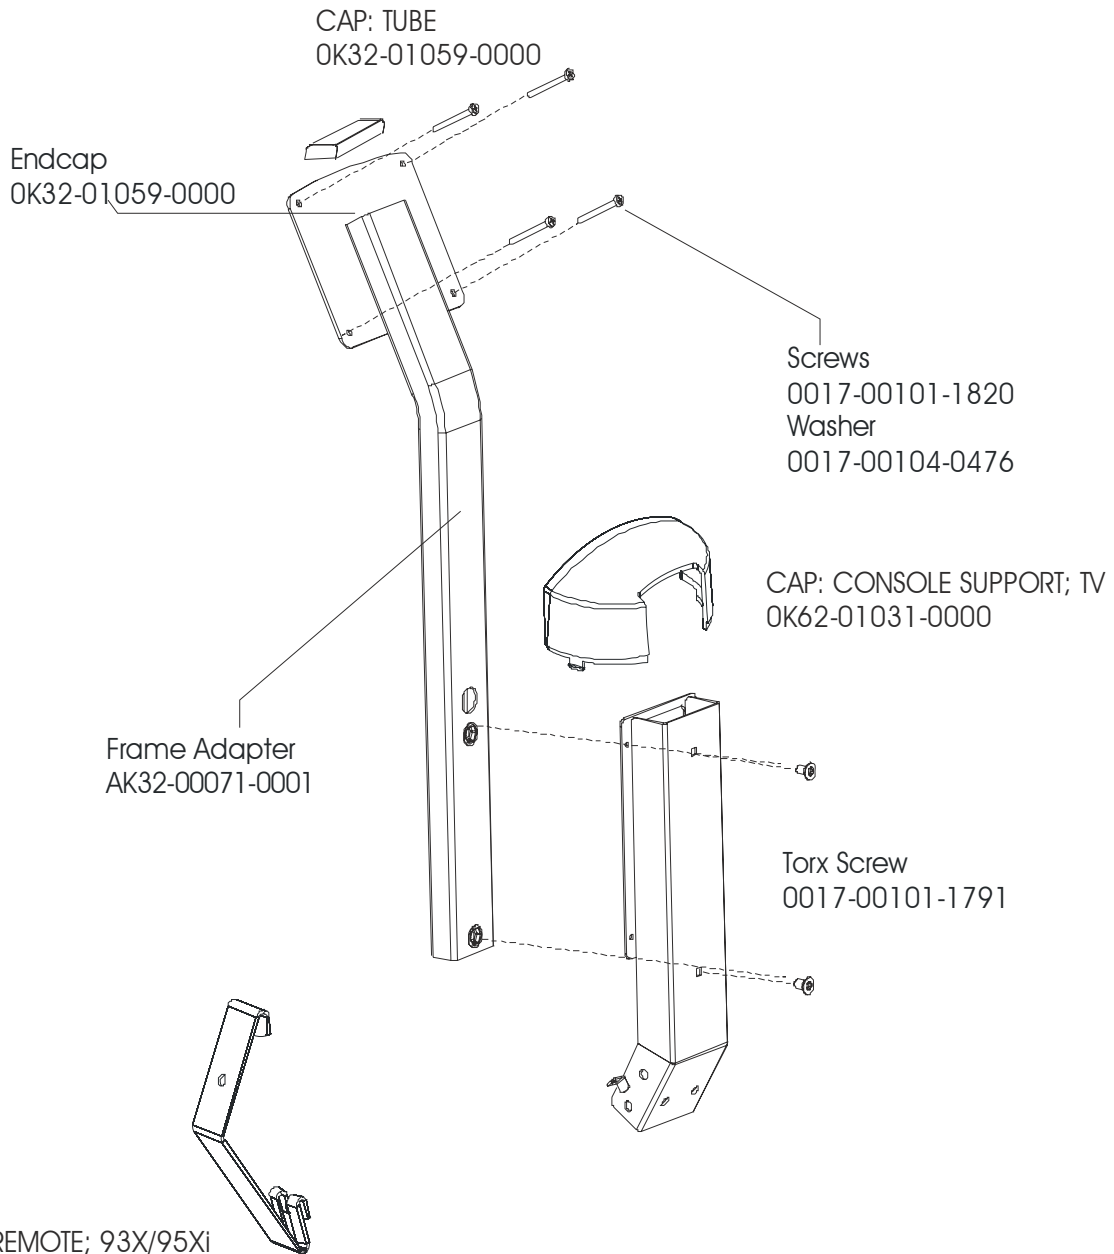

LCD TV -03 ENTERTAINMENT SYSTEM
Cross-trainer and Summit (Silver) Mounting
Hardware: Summit and 90x, 93Xi, 95Xi Cross-
trainer TV Bracket and Adapter TV Bracket

LCD-0201-03: LPP100000 and up
LCD-0202-03: LPQ100000 and up

BRKT: REMOTE; 93X/95Xi
OK62-01265-0000

Used only on the Cross-trainers Extra part when kit is used with Summit Trainer

Adaptor Bracket Kit
GK71-00002-0001

120-inch Coax
AK32-00020-0002
120-inch Power Extension Cable
AK32-00078-0001