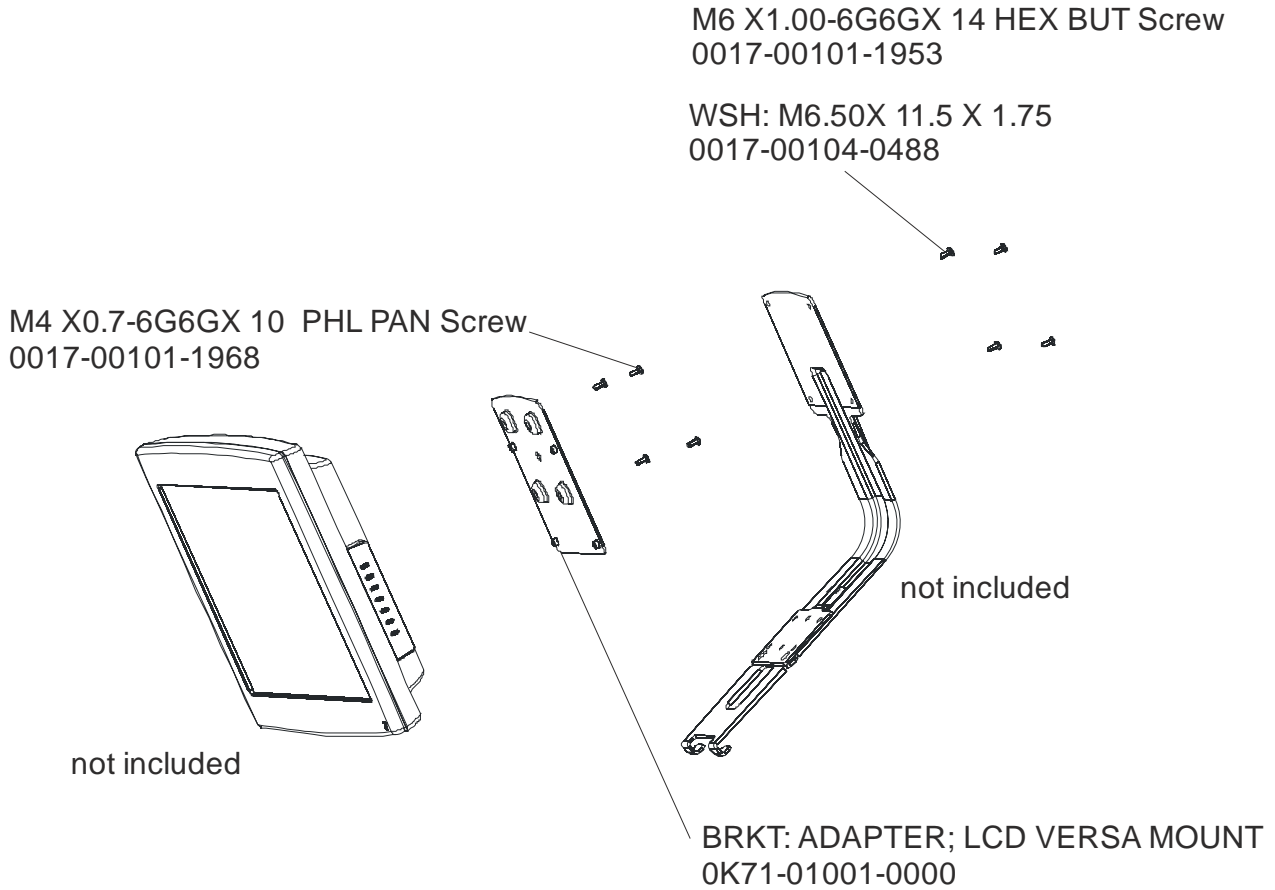

Cable Assemblies: Console to 17-inch LCD TV		
Life Fitness #	Description (Oracle)	Connections of Cable
AK71-00018-0000	Cable Assembly: I/R Audio	Cable between Inspire (7" LCD) console and 17" LCD TV
RS232	RS232 FOR EZ TV CONSOLE & 17" TV COMPATIBILITY	Cable between Csafe on LED-EZTV console and 17" LCD TV

Remote Assembly Stealth Gray		
Type Of Cord	Complete Assembly (includes all parts)	
Straight	LF-TV-REMOTE	LIFE FITNESS EXTERNAL TV REMOTE CONTROL

AK71-00029-0000 Hardware Bag

LCD TV -03 ENTERTAINMENT SYSTEM
Mounting Hardware

LCD-0201-03: LPP100000 and up
LCD-0202-03: LPQ100000 and up

Adapter Bracket for 17" Attachable TV (KIT: ADAPTER; BRKT, GK71-00002-0001)
This kit is used to attach a 17" TV to a bracket that had a 12.1" TV attached.