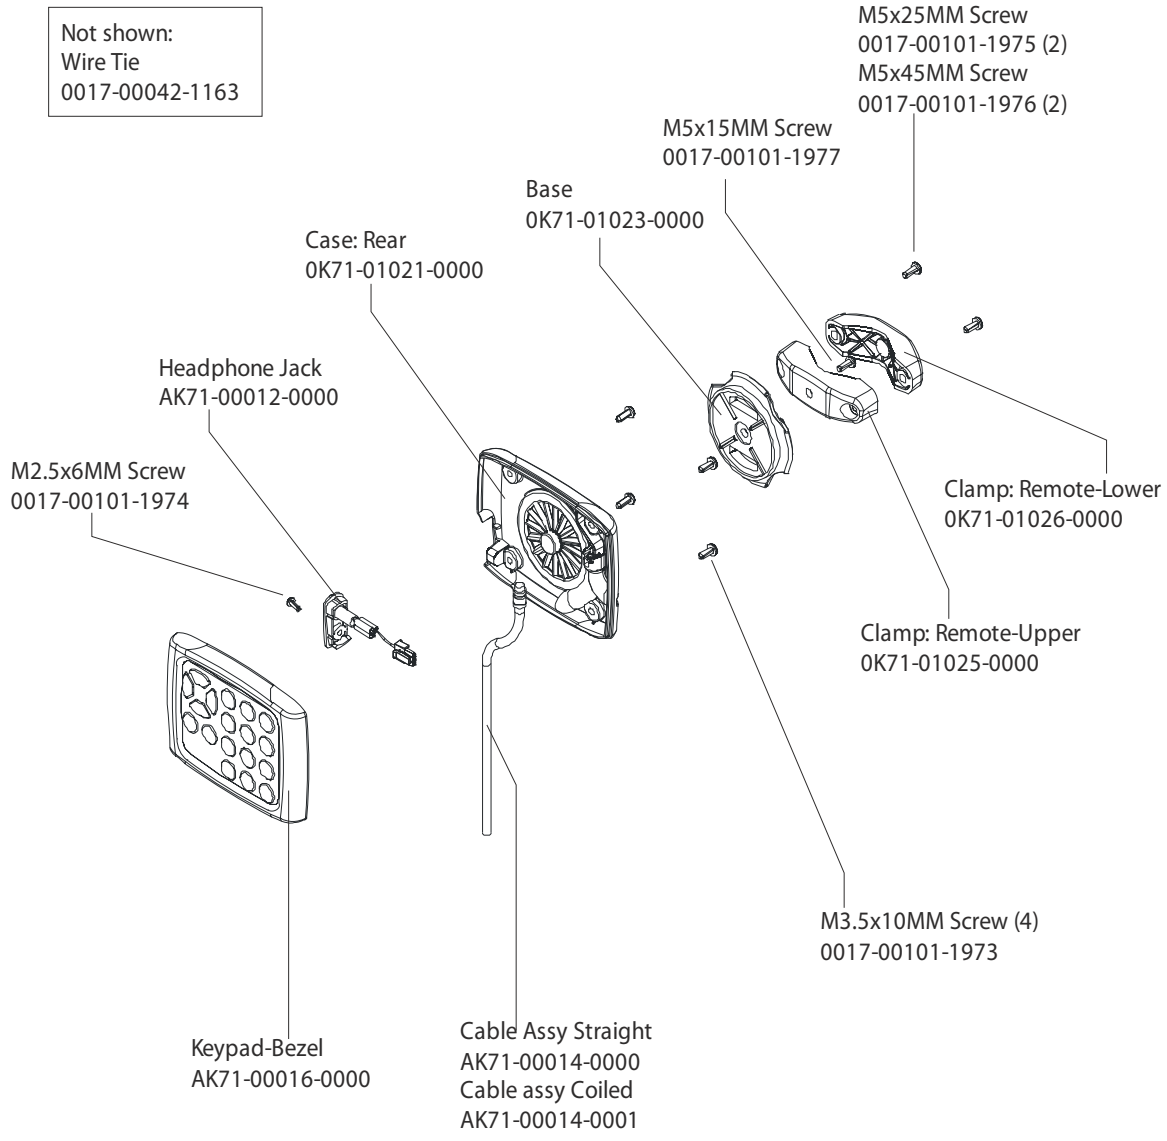

Cable Assemblies: Console to 17-inch LCD TV		
Life Fitness #	Description (Oracle)	Connections of Cable
AK71-00018-0000	Cable Assembly: I/R Audio	Cable between Inspire (7" LCD) console and 17" LCD TV
RS232	RS232 FOR EZ TV CONSOLE & 17" TV COMPATIBILITY	Cable between Csafe on LED-EZTV console and 17" LCD TV

Remote Assembly Stealth Gray		
Type Of Cord	Complete Assembly (includes all parts)	
Straight	LF-TV-REMOTE	LIFE FITNESS EXTERNAL TV REMOTE CONTROL

AK71-00029-0000 Hardware Bag