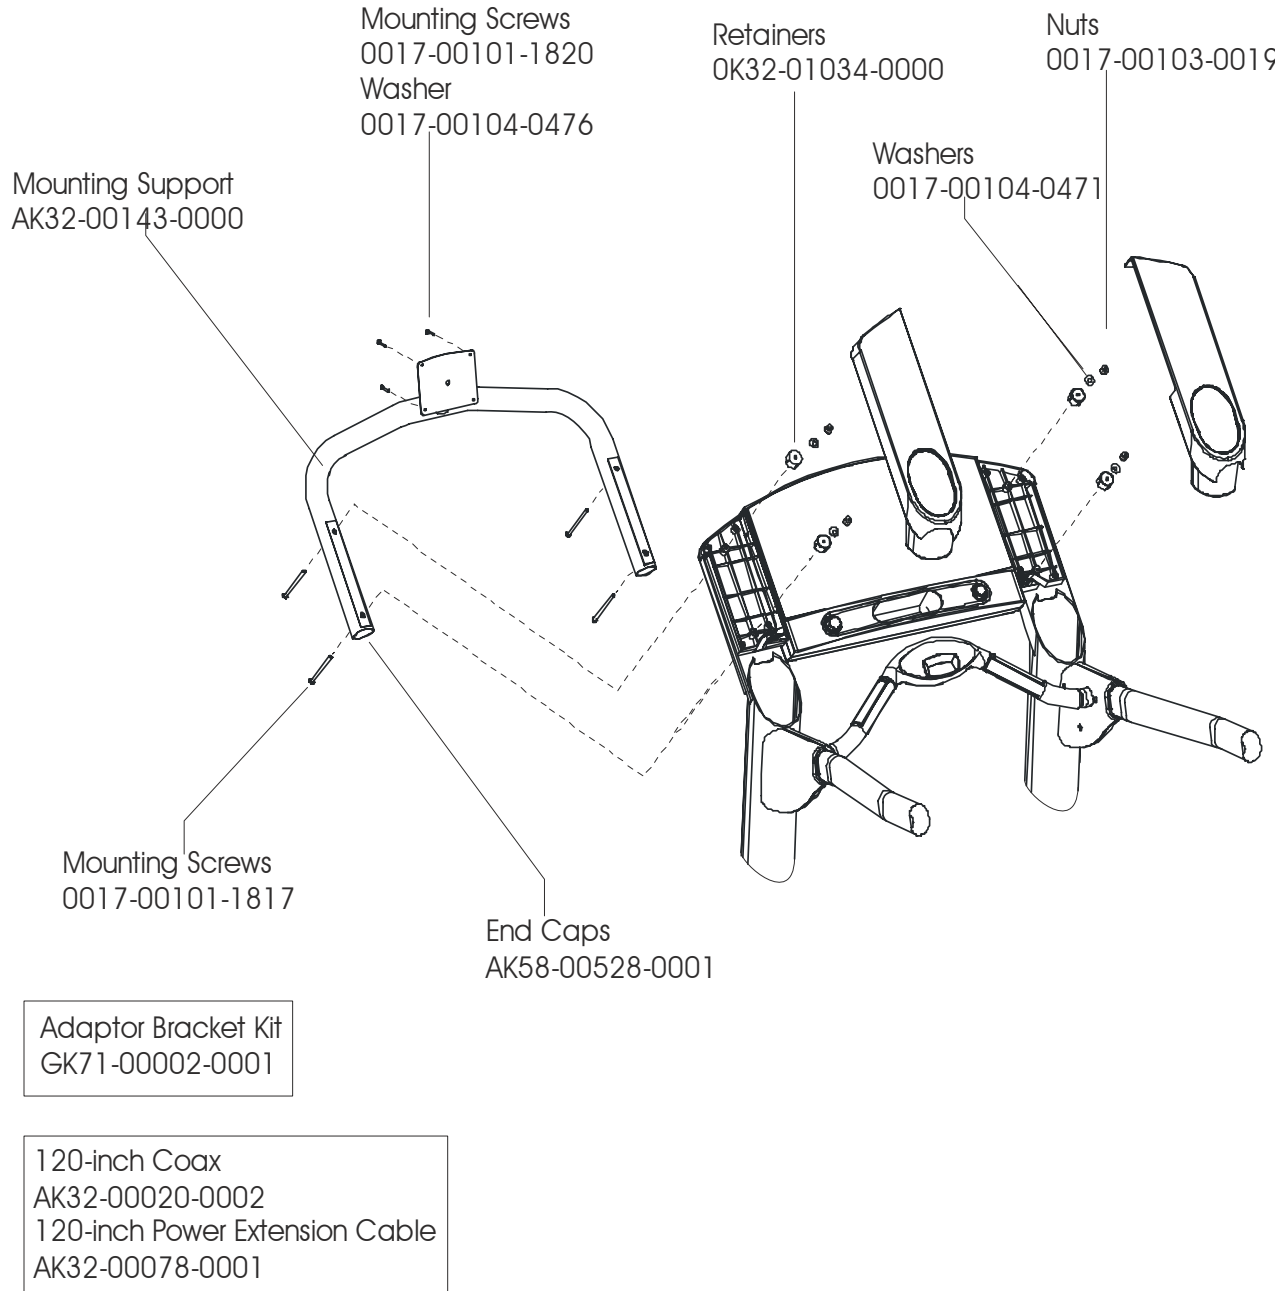

LCD TV -03 ENTERTAINMENT SYSTEM
Cross-trainer and Summit (Silver) Mounting
Hardware: Summit and 90x, 93Xi, 95Xi Cross-
trainer TV Bracket and Adapter TV Bracket

LCD-0201-03: LPP100000 and up
LCD-0202-03: LPQ100000 and up

BRKT: REMOTE; 93X/95Xi
OK62-01265-0000

Used only on the Cross-trainers Extra part when kit is used with Summit Trainer

Adaptor Bracket Kit
GK71-00002-0001

120-inch Coax
AK32-00020-0002
120-inch Power Extension Cable
AK32-00078-0001

LCD TV -03 ENTERTAINMENT SYSTEM
Treadmill (Silver) Mounting Hardware: 93T, 95Ti,
97Ti Treadmill TV Bracket and Adapter TV Bracket

LCD-0201-03: LPP100000 and up
LCD-0202-03: LPQ100000 and up

Adaptor Bracket Kit
GK71-00002-0001