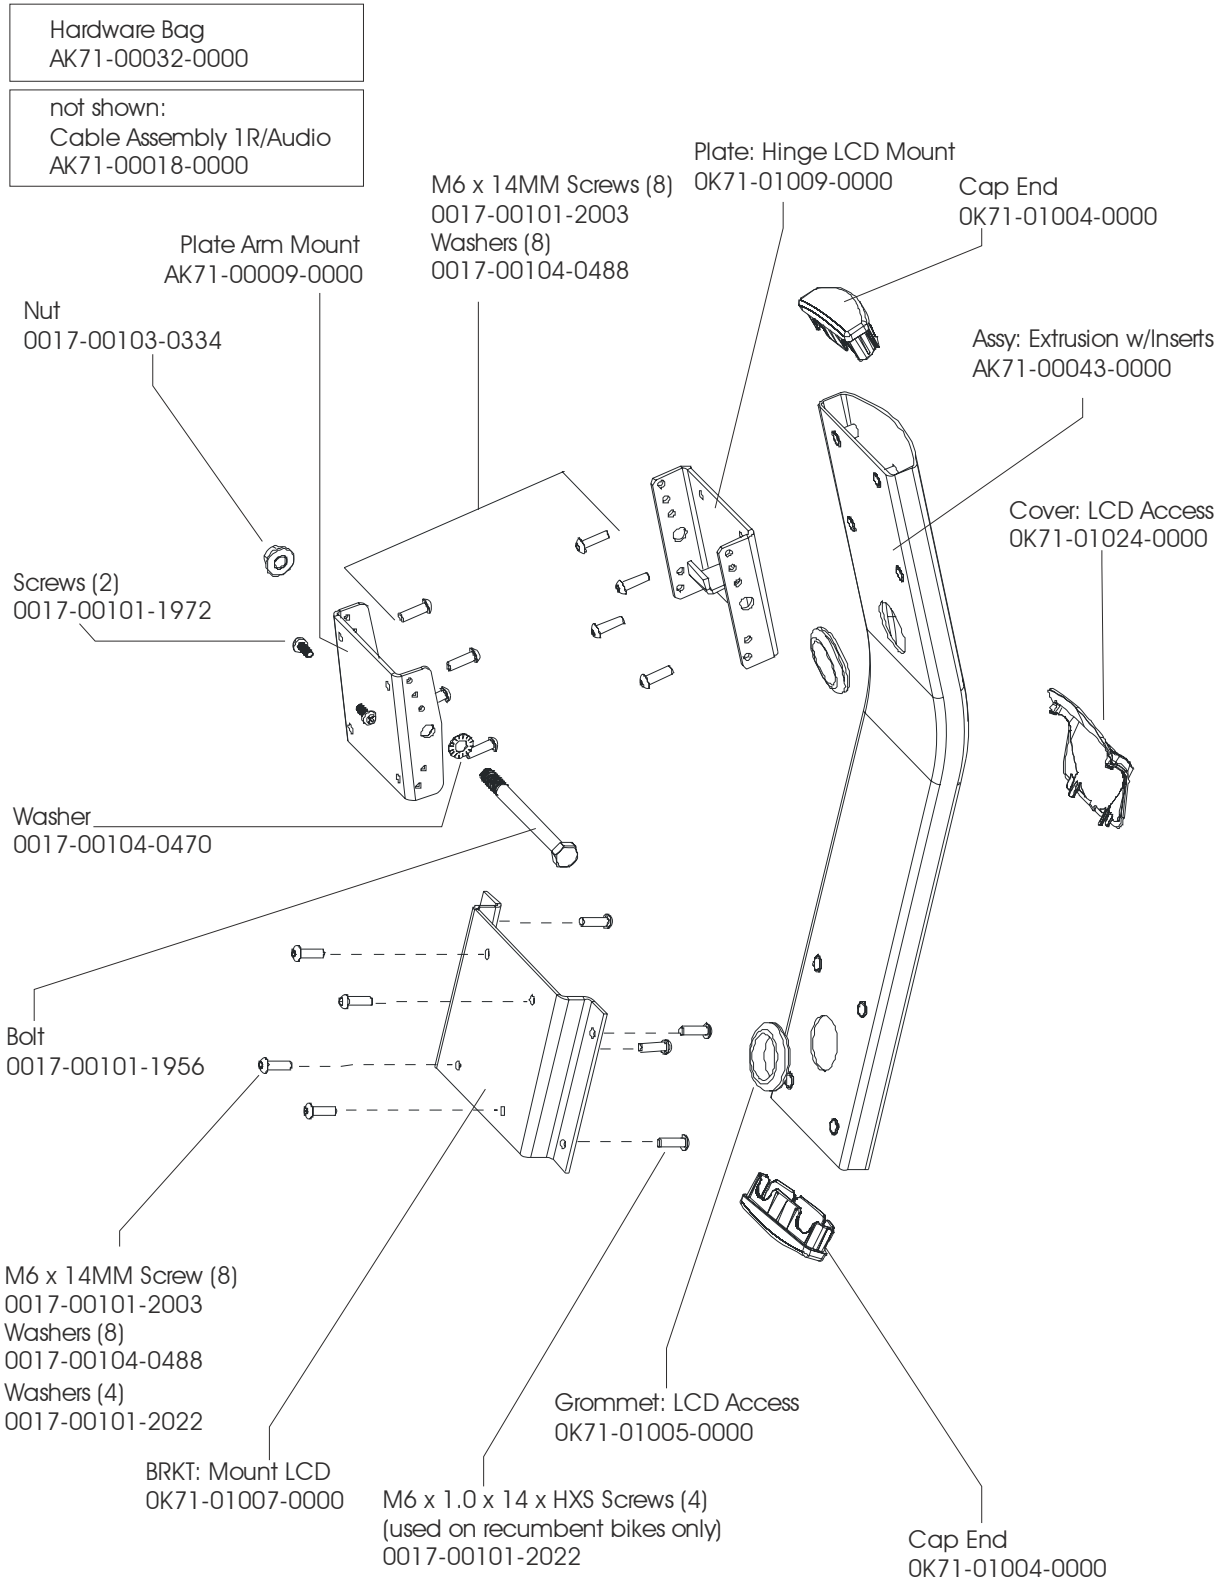

LCD TV -03 ENTERTAINMENT SYSTEM
Apollo and Gemini Mounting Hardware
UNIVERSAL LCD BRACKET KIT

LCD-0201-03: LPP100000 and up
LCD-0202-03: LPQ100000 and up