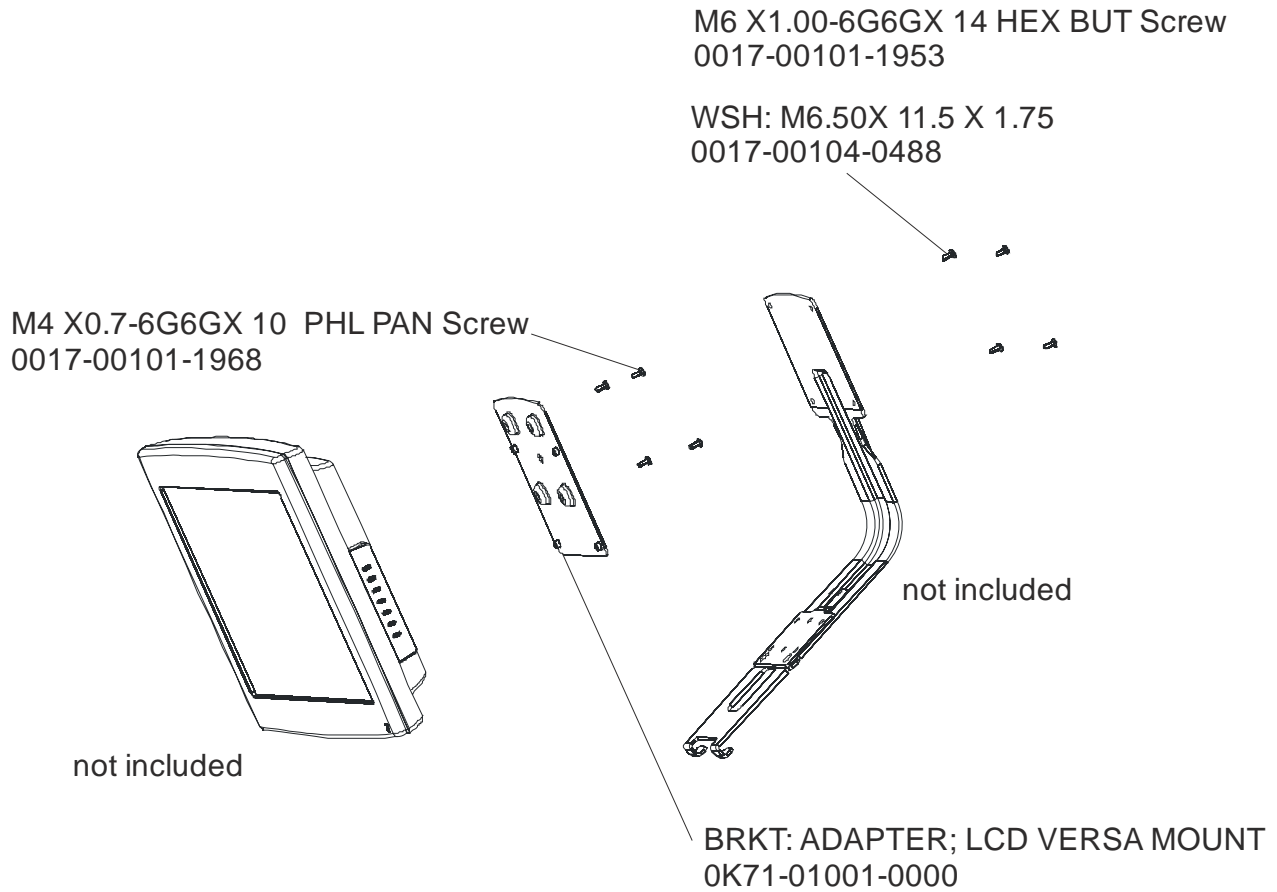

Part number	Description
Communication and iPod cable* between 17-inch LCD TV and 7-inch LCD console on all products	
AK71-00018-0000	Assembly I/R Audio

*The cable provides channel changing, audio, and video between the devices.

Remote Assembly Stealth Gray		
Type Of Cord	Complete Assembly (includes all parts)	
Straight	LF-TV-REMOTE	LIFE FITNESS EXTERNAL TV REMOTE CONTROL
Coiled	LF-TVSTND-REMOTE	LF EXTERNAL TV REMOTE CNTRL FOR TV STAND

AK71-00029-0000 Hardware Bag

LCD TV -03 ENTERTAINMENT SYSTEM
Mounting Hardware

LCD-0201-03: LPP100000 and up
LCD-0202-03: LPQ100000 and up

Adapter Bracket for 17" Attachable TV (KIT: ADAPTER; BRKT, GK71-00002-0001)
This kit is used to attach a 17" TV to a bracket that had a 12.1" TV attached.