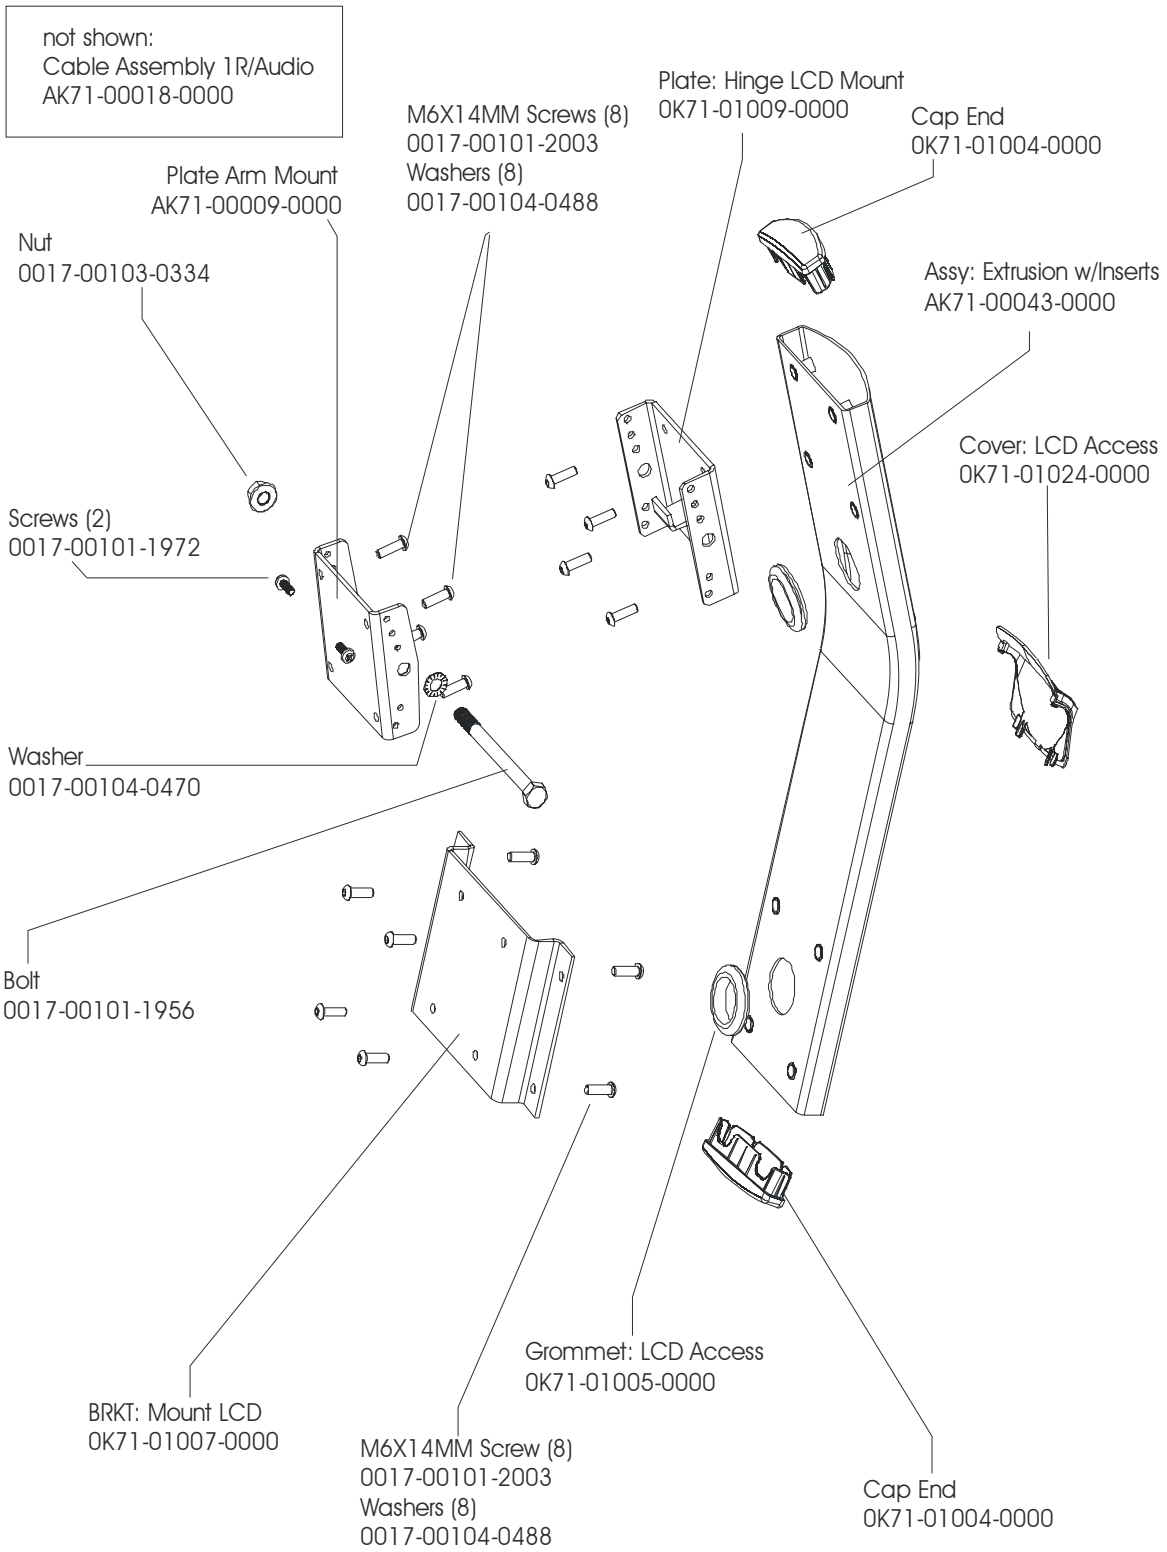

Part number	Description
Communication and iPod cable* between 17-inch LCD TV and 7-inch LCD console on all products	
AK71-00018-0000	Assembly I/R Audio

*The cable provides channel changing, audio, and video between the devices.

AK71-00029-0000 Hardware Bag

LCD TV -03 ENTERTAINMENT SYSTEM
Mounting Hardware

LCD-0201-03: LPP100000 and up
LCD-0202-03: LPQ100000 and up

Adapter Bracket for 17" Attachable TV (KIT: ADAPTER; BRKT, GK71-00002-0001)
This kit is used to attach a 17" TV to a bracket that had a 12.1" TV attached.

LCD TV -03 ENTERTAINMENT SYSTEM
 Apollo and Gemini Mounting Hardware
 UNIVERSAL LCD BRACKET KIT

LCD-0201-03: LPP100000 and up
 LCD-0202-03: LPQ100000 and up

Hardware Bag AK71-00032-0000

LCD TV -03 ENTERTAINMENT SYSTEM
 Mounting Brackets and Hardware