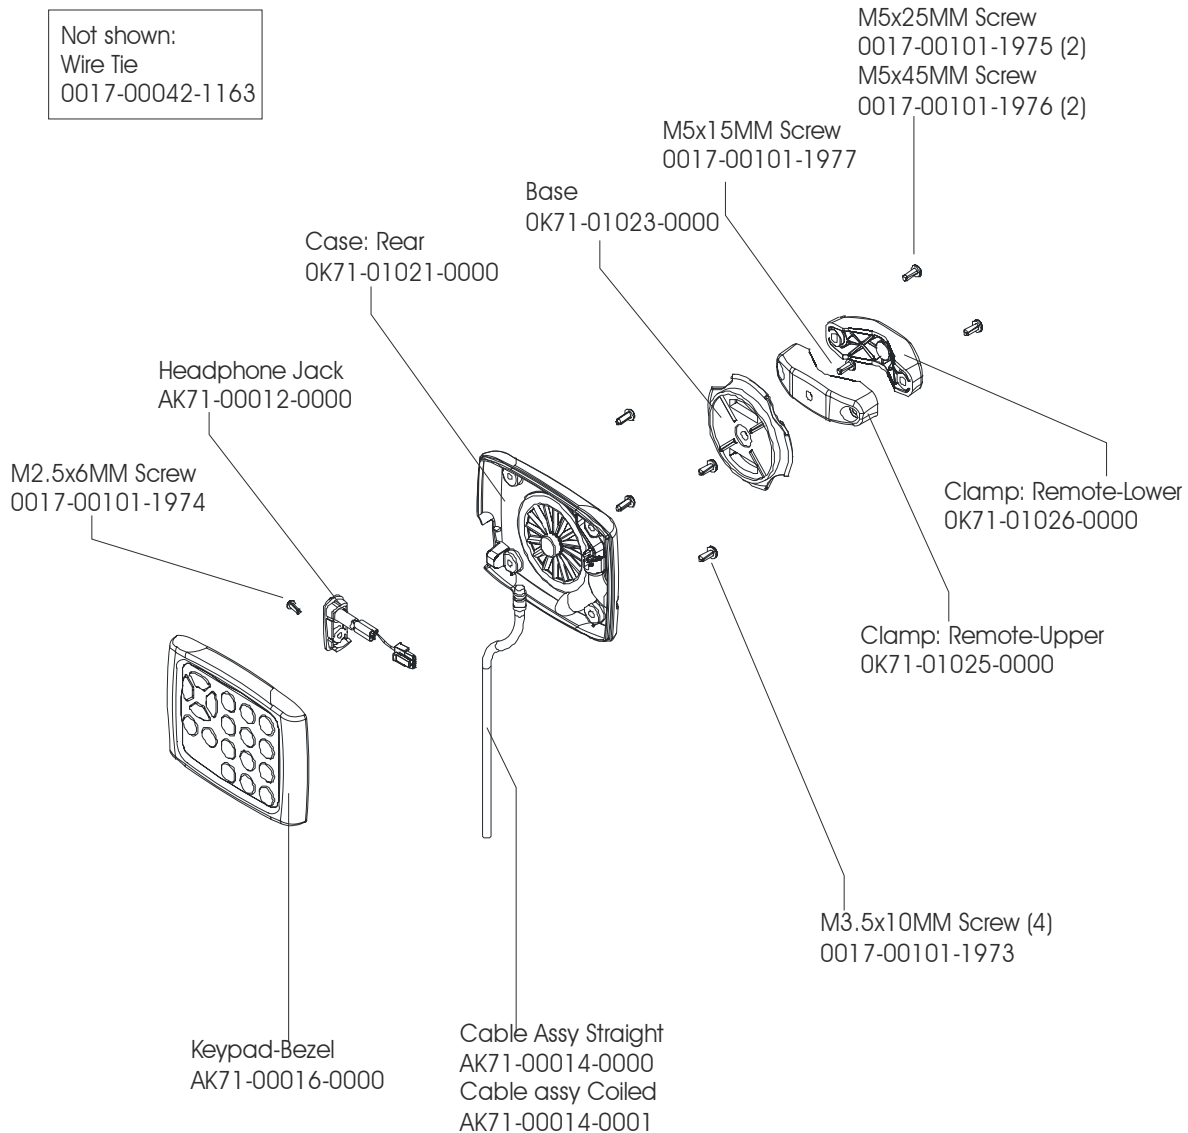

Part number	Description
Communication and iPod cable* between 17-inch LCD TV and 7-inch LCD console on all products	
AK71-00018-0000	Assembly I/R Audio

*The cable provides channel changing, audio, and video between the devices.

Remote Assembly Stealth Gray		
Type Of Cord	Complete Assembly (includes all parts)	
Straight	LF-TV-REMOTE	LIFE FITNESS EXTERNAL TV REMOTE CONTROL
Coiled	LF-TVSTND-REMOTE	LF EXTERNAL TV REMOTE CNTRL FOR TV STAND

AK71-00029-0000 Hardware Bag