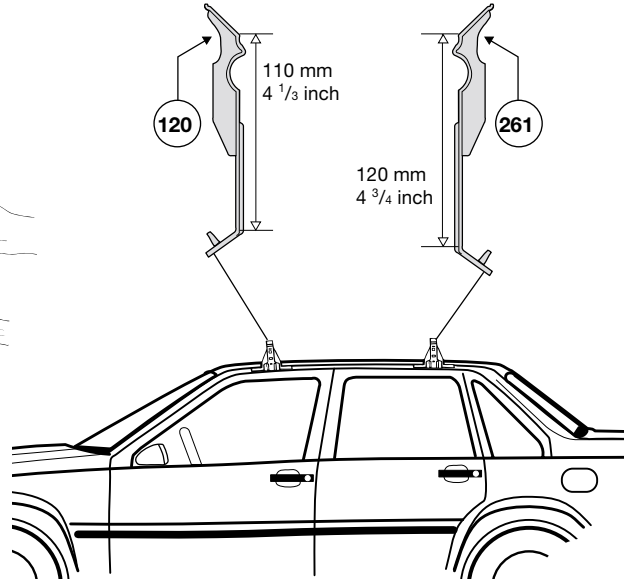

Thule System Kit 161

VOLVO 850 4-dr Sedan, 92-96
VOLVO 850 5-dr Estate, 93-96
VOLVO S70 4-dr Sedan, 97-99
VOLVO V70 5-dr Estate, 97-99

x4

x2

x2

Front

Rear

	Front	Rear
4-dr, Sedan	1105 mm / 43 1/2 inch	1050 mm / 41 1/3 inch
5-dr, Combi	1105 mm / 43 1/2 inch	1061 mm / 45 5/8 inch