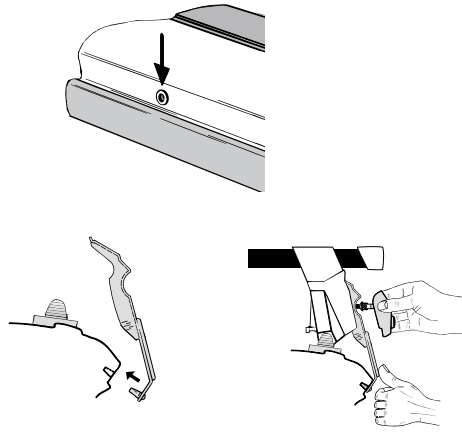

Thule System Kit 161

VOLVO 850 4-dr Sedan, 92-96
VOLVO 850 5-dr Estate, 93-96
VOLVO S70 4-dr Sedan, 97-99
VOLVO V70 5-dr Estate, 97-99

x4

x2

x2

Front

Rear

	Front	Rear
4-dr, Sedan	1105 mm / 43 1/2 inch	1050 mm / 41 1/3 inch
5-dr, Combi	1105 mm / 43 1/2 inch	1061 mm / 45 5/8 inch