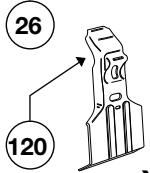

Thule System Kit 161

VOLVO 850 4-dr Sedan, 92-96
VOLVO 850 5-dr Estate, 93-96
VOLVO S70 4-dr Sedan, 97-99
VOLVO V70 5-dr Estate, 97-99

x4

x2

x2

Front

Rear

	Front	Rear
4-dr, Sedan	1105 mm / 43 1/2 inch	1050 mm / 41 1/3 inch
5-dr, Combi	1105 mm / 43 1/2 inch	1061 mm / 45 5/8 inch

110•4DF/501-0161-04