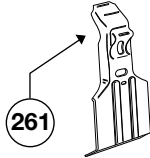

Thule System Kit 161

VOLVO 850 4-dr Sedan, 92-96
VOLVO 850 5-dr Estate, 93-96
VOLVO S70 4-dr Sedan, 97-99
VOLVO V70 5-dr Estate, 97-99

x4

x2

x2

Front

Rear

	Front	Rear
4-dr, Sedan	1105 mm / 43 1/2 inch	1050 mm / 41 1/3 inch
5-dr, Combi	1105 mm / 43 1/2 inch	1061 mm / 45 5/8 inch

110•4DF/501-0161-04