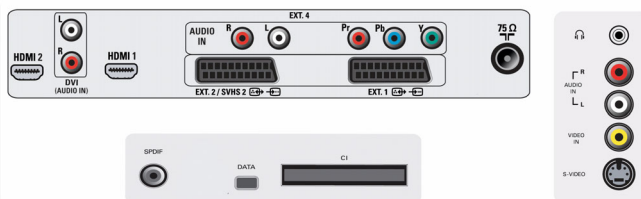

Tuner/Reception/Transmission

- **Tuner bands:** Hyperband, S-Channel, UHF, VHF
- **TV system:** PAL B/G, PAL D/K, SECAM B/G, SECAM D/K, SECAM L/L'
- **Video Playback:** NTSC, PAL, SECAM
- **Aerial Input:** 75 ohm coaxial (IEC75)
- **Tuner Display:** PLL
- **Number of Preset Channels:** 100
- **DVB:** DVB Terrestrial *

Connectivity

- **Ext 1 Scart:** Audio L/R, CVBS in/out, RGB
- **Ext 2 Scart:** CVBS in/out, S-video in, Audio L/R, RGB out
- **Other connections:** Common Interface, S/PDIF out (coaxial)
- **Front / Side connections:** CVBS in, Headphone out, S-video in, Audio L/R in
- **Ext 5:** HDMI
- **Ext 4:** YPbPr
- **Ext 6:** HDMI
- **Number of Scarts:** 2

Power

- **Power consumption:** 125w W
- **Standby power consumption:** < 1 W
- **Ambient temperature:** 5 °C to 40 °C
- **Mains power:** 110 - 240V, 50/60Hz
- **Power supply:** AC 90-240

Dimensions

- **Product weight:** 18.9 kg
- **Weight incl. Packaging:** 22 kg
- **Dimensions (with base) (W x H x D):** 924 x 550 x 222 mm
- **Colour cabinet:** Black
- **Box dimensions (W x H x D):** 1000 x 690 x 240 mm
- **Set dimensions (W x H x D):** 924 x 507 x 119 mm
- **VESA wall mount compatible:** 200 x 100 mm

Accessories

- **Included Accessories:** Power cord, Quick start guide, Registration card, Remote Control, User Manual, Batteries for remote control, Table top stand, Warranty certificate
- **Optional accessories:** Floor stand

Loudspeakers

- **Built-in speakers:** 2

Stereo system					Transmission system					
2CS DK	NICAM DK	2CS BG	NICAM I	NICAM LL'	PAL BG	PAL D/K	PAL I	SECAM BG	SECAM DK	SECAM LL'
•	•	•	•	•	•	•	•	•	•	•