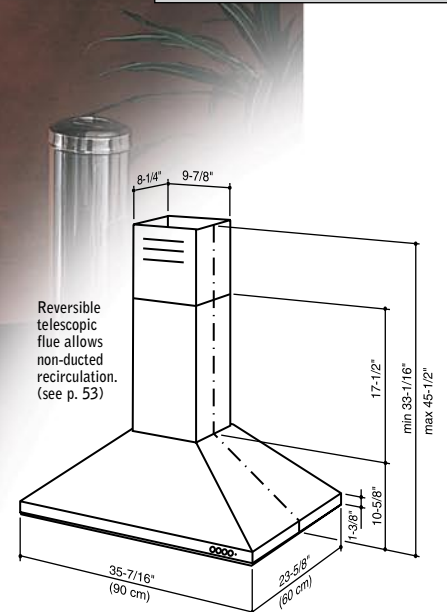

Heat Sentry™ is a smart feature that detects excessive heat and adjusts speed to high automatically

Ducted/non-ducted telescopic flue for 8' to 9' ceilings – Custom extensions available (see p. 50)

Simple push-button controls enable three blower speed settings.

Fluorescent lamps flood the cooking surface with even lighting.

Model	Dimensions	Blower	CFM	Finish
IS23	35-7/16" width 23-5/8" depth	INT. ■	500	430 Brushed Stainless Black, White

■ Blower included.

430 stainless steel finish is not recommended for installations along saltwater coastal areas.