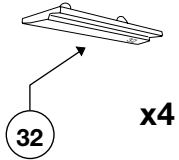

Thule System Kit 228

HONDA Odyssey 5-dr MPV, 95-99
HONDA Civic Shuttle 5-dr MPV, 95-

Front	Rear
981 mm / 38 5/8 inch	950 mm / 37 3/8 inch

137•4DF/501-0228-03

Thule System Kit 229

SAAB 900 Coupé, 94-97
SAAB 9-3 Coupé, 98-

Front	Rear
890 mm / 35 1/8 inch	860 mm / 33 7/8 inch

827•L5DF/501-0229-02