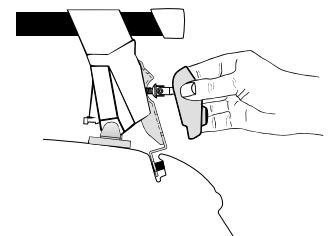

Thule System Kit 228

HONDA Odyssey 5-dr MPV, 95-99
HONDA Civic Shuttle 5-dr MPV, 95-

Front	Rear
981 mm / 38 5/8 inch	950 mm / 37 3/8 inch

137•4DF/501-0228-03

Thule System Kit 229

SAAB 900 Coupé, 94-97
SAAB 9-3 Coupé, 98-

Front	Rear
890 mm / 35 1/8 inch	860 mm / 33 7/8 inch

827•L5DF/501-0229-02