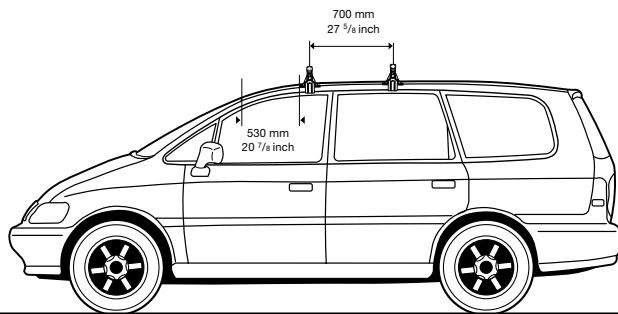

Thule System Kit 228

HONDA Odyssey 5-dr MPV, 95-99
HONDA Civic Shuttle 5-dr MPV, 95-

Front	Rear
981 mm / 38 5/8 inch	950 mm / 37 3/8 inch

137•4DF/501-0228-03

Thule System Kit 229

SAAB 900 Coupé, 94-97
SAAB 9-3 Coupé, 98-

Front	Rear
890 mm / 35 1/8 inch	860 mm / 33 7/8 inch

827•L5DF/501-0229-02