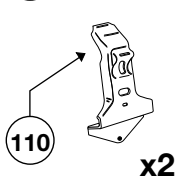

Thule System Kit 228

HONDA Odyssey 5-dr MPV, 95-99
HONDA Civic Shuttle 5-dr MPV, 95-

Front	Rear
981 mm / 38 5/8 inch	950 mm / 37 3/8 inch

137•4DF/501-0228-03

Thule System Kit 229

SAAB 900 Coupé, 94-97
SAAB 9-3 Coupé, 98-

Front	Rear
890 mm / 35 1/8 inch	860 mm / 33 7/8 inch

827•L5DF/501-0229-02