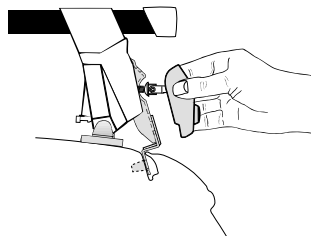

Thule System Kit 228

HONDA Odyssey 5-dr MPV, 95-99
HONDA Civic Shuttle 5-dr MPV, 95-

Front	Rear
981 mm / 38 5/8 inch	950 mm / 37 3/8 inch

137•4DF/501-0228-03

Thule System Kit 229

SAAB 900 Coupé, 94-97
SAAB 9-3 Coupé, 98-

Front	Rear
890 mm / 35 1/8 inch	860 mm / 33 7/8 inch

827•L5DF/501-0229-02