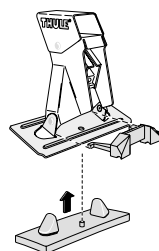

Thule System Kit 228

HONDA Odyssey 5-dr MPV, 95-99
HONDA Civic Shuttle 5-dr MPV, 95-

Front	Rear
981 mm / 38 5/8 inch	950 mm / 37 3/8 inch

137•4DF/501-0228-03

Thule System Kit 229

SAAB 900 Coupé, 94-97
SAAB 9-3 Coupé, 98-

Front	Rear
890 mm / 35 1/8 inch	860 mm / 33 7/8 inch

827•L5DF/501-0229-02