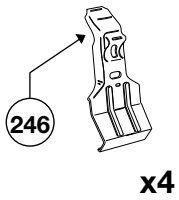

Thule System Kit 228

HONDA Odyssey 5-dr MPV, 95-99
HONDA Civic Shuttle 5-dr MPV, 95-

Front	Rear
981 mm / 38 5/8 inch	950 mm / 37 3/8 inch

137•4DF/501-0228-03

Thule System Kit 229

SAAB 900 Coupé, 94-97
SAAB 9-3 Coupé, 98-

Front	Rear
890 mm / 35 1/8 inch	860 mm / 33 7/8 inch

827•L5DF/501-0229-02