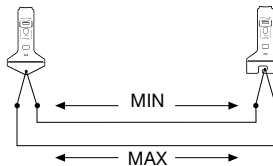

Thule System Kit 228

HONDA Odyssey 5-dr MPV, 95-99
HONDA Civic Shuttle 5-dr MPV, 95-

Front	Rear
981 mm / 38 5/8 inch	950 mm / 37 3/8 inch

137•4DF/501-0228-03

Thule System Kit 229

SAAB 900 Coupé, 94-97
SAAB 9-3 Coupé, 98-

Front	Rear
890 mm / 35 1/8 inch	860 mm / 33 7/8 inch

827•L5DF/501-0229-02