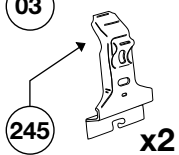

Thule System Kit 228

HONDA Odyssey 5-dr MPV, 95-99
HONDA Civic Shuttle 5-dr MPV, 95-

Front	Rear
981 mm / 38 5/8 inch	950 mm / 37 3/8 inch

137•4DF/501-0228-03

Thule System Kit 229

SAAB 900 Coupé, 94-97
SAAB 9-3 Coupé, 98-

Front	Rear
890 mm / 35 1/8 inch	860 mm / 33 7/8 inch

827•L5DF/501-0229-02