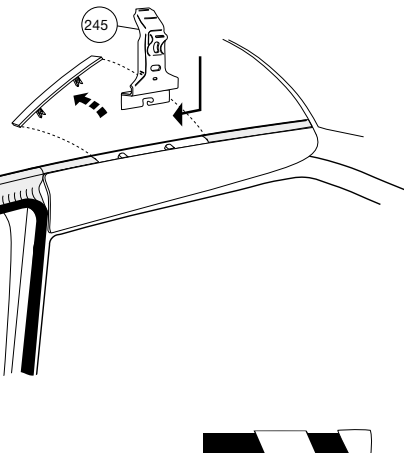

Thule System Kit 228

HONDA Odyssey 5-dr MPV, 95-99
HONDA Civic Shuttle 5-dr MPV, 95-

Front	Rear
981 mm / 38 5/8 inch	950 mm / 37 3/8 inch

137•4DF/501-0228-03

Thule System Kit 229

SAAB 900 Coupé, 94-97
SAAB 9-3 Coupé, 98-

Front	Rear
890 mm / 35 1/8 inch	860 mm / 33 7/8 inch

827•L5DF/501-0229-02