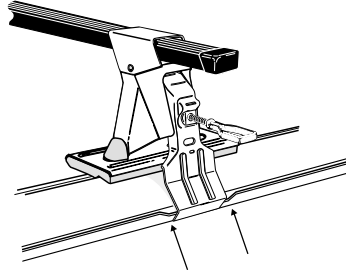

Thule System Kit 228

HONDA Odyssey 5-dr MPV, 95-99
HONDA Civic Shuttle 5-dr MPV, 95-

Front	Rear
981 mm / 38 5/8 inch	950 mm / 37 3/8 inch

137•4DF/501-0228-03

Thule System Kit 229

SAAB 900 Coupé, 94-97
SAAB 9-3 Coupé, 98-

Front	Rear
890 mm / 35 1/8 inch	860 mm / 33 7/8 inch

827•L5DF/501-0229-02