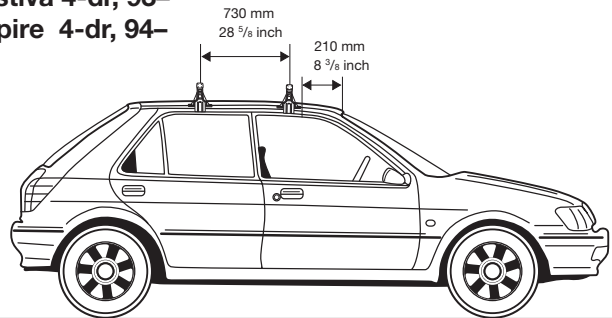

Thule System Kit 217

IMPORTANT! As the distance between the load bars is short, ski boxes and surfboards should not be fitted.

02

131

	Front	Rear
3-dr	912 mm / 35 7/8 inch	930 mm / 36 5/8 inch
4-dr	912 mm / 35 7/8 inch	920 mm / 36 1/4 inch

**FORD Festiva 3-dr, 93–
FORD Aspire 3-dr, 94–**

**FORD Festiva 4-dr, 93–
FORD Aspire 4-dr, 94–**

IMPORTANT! As the distance between the load bars is short, ski boxes and surfboards should not be fitted.

02

131

	Front	Rear
3-dr	895 mm / 35 1/4 inch	870 mm / 34 1/4 inch
4-dr	895 mm / 35 1/4 inch	872 mm / 34 3/8 inch

DAIHATSU Charade 3-dr, 93–

**DAIHATSU Charade 4-dr, 95–
DAIHATSU Valera 4-dr, 95–**