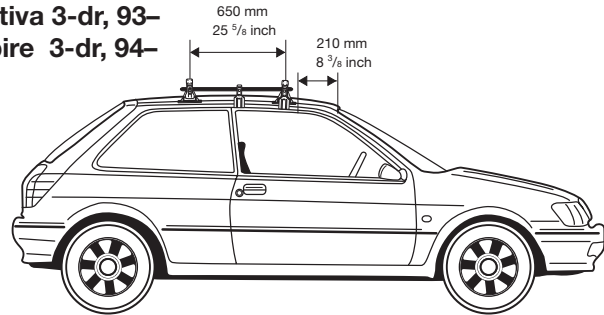

Thule System Kit 217

IMPORTANT! As the distance between the load bars is short, ski boxes and surfboards should not be fitted.

02

131

	Front	Rear
3-dr	912 mm / 35 7/8 inch	930 mm / 36 5/8 inch
4-dr	912 mm / 35 7/8 inch	920 mm / 36 1/4 inch

**FORD Festiva 3-dr, 93–
FORD Aspire 3-dr, 94–**

**FORD Festiva 4-dr, 93–
FORD Aspire 4-dr, 94–**

IMPORTANT! As the distance between the load bars is short, ski boxes and surfboards should not be fitted.

02

131

	Front	Rear
3-dr	895 mm / 35 1/4 inch	870 mm / 34 1/4 inch
4-dr	895 mm / 35 1/4 inch	872 mm / 34 3/8 inch

DAIHATSU Charade 3-dr, 93–

**DAIHATSU Charade 4-dr, 95–
DAIHATSU Valera 4-dr, 95–**