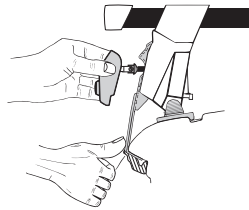

Thule System Kit 217

IMPORTANT! As the distance between the load bars is short, ski boxes and surfboards should not be fitted.

02

131

	Front	Rear
3-dr	912 mm / 35 7/8 inch	930 mm / 36 5/8 inch
4-dr	912 mm / 35 7/8 inch	920 mm / 36 1/4 inch

**FORD Festiva 3-dr, 93–
FORD Aspire 3-dr, 94–**

**FORD Festiva 4-dr, 93–
FORD Aspire 4-dr, 94–**

IMPORTANT! As the distance between the load bars is short, ski boxes and surfboards should not be fitted.