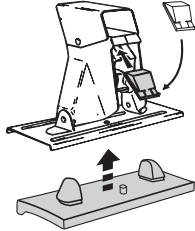

Thule System Kit 217

IMPORTANT! As the distance between the load bars is short, ski boxes and surfboards should not be fitted.

02

131

	Front	Rear
3-dr	912 mm / 35 7/8 inch	930 mm / 36 5/8 inch
4-dr	912 mm / 35 7/8 inch	920 mm / 36 1/4 inch

**FORD Festiva 3-dr, 93–
FORD Aspire 3-dr, 94–**

**FORD Festiva 4-dr, 93–
FORD Aspire 4-dr, 94–**

IMPORTANT! As the distance between the load bars is short, ski boxes and surfboards should not be fitted.