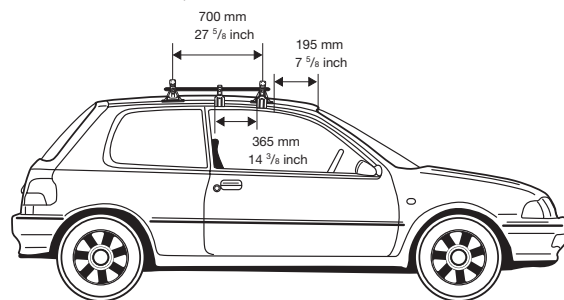

Thule System Kit 217

IMPORTANT! As the distance between the load bars is short, ski boxes and surfboards should not be fitted.

02

131

	Front	Rear
3-dr	912 mm / 35 7/8 inch	930 mm / 36 5/8 inch
4-dr	912 mm / 35 7/8 inch	920 mm / 36 1/4 inch

02

131

	Front	Rear
3-dr	895 mm / 35 1/4 inch	870 mm / 34 1/4 inch
4-dr	895 mm / 35 1/4 inch	872 mm / 34 3/8 inch

DAIHATSU Charade 3-dr, 93–

**DAIHATSU Charade 4-dr, 95–
DAIHATSU Valera 4-dr, 95–**