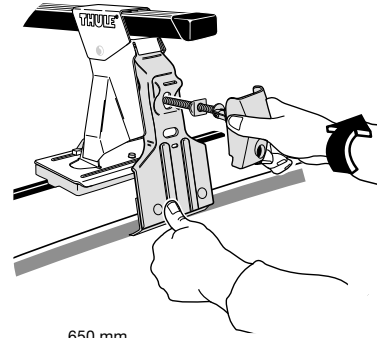

Thule System Kit 2094

HONDA Civic 4-dr sedan, 00-

Front	Rear
916 mm / 36 1/8 inch	916 mm / 36 1/8 inch

260 mm
10 1/4 inch

650 mm
25 5/8 inch

116•4DF/501-2094-03

Thule System Kit 2095

CITROËN Jumper 2/4-dr, 95-
FIAT Ducato 2/4-dr, 95-
OPEL Movano (L3H1) 4-dr double cab, 01-
PEUGEOT Boxer 2/4-dr, 95-

Front	Rear
1570 mm / 61 3/4 inch	1600 mm / 63 inch
1543 mm / 60 3/4 inch	1543 mm / 60 3/4 inch

CITROËN	1570 mm / 61 3/4 inch	1600 mm / 63 inch
FIAT	1570 mm / 61 3/4 inch	1600 mm / 63 inch
PEUGEOT	1570 mm / 61 3/4 inch	1600 mm / 63 inch
OPEL	1543 mm / 60 3/4 inch	1543 mm / 60 3/4 inch

415 mm
16 3/8 inch

700 mm
27 1/2 inch

135•4DF/501-2095-02