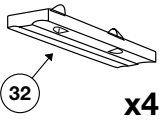

Thule System Kit 2094

HONDA Civic 4-dr sedan, 00-

Front	Rear
916 mm / 36 1/8 inch	916 mm / 36 1/8 inch

260 mm
10 1/4 inch

650 mm
25 5/8 inch

116•4DF/501-2094-03

Thule System Kit 2095

CITROËN Jumper 2/4-dr, 95-
FIAT Ducato 2/4-dr, 95-
OPEL Movano (L3H1) 4-dr double cab, 01-
PEUGEOT Boxer 2/4-dr, 95-

Front	Rear
1570 mm / 61 3/4 inch	1600 mm / 63 inch
1543 mm / 60 3/4 inch	1543 mm / 60 3/4 inch

CITROËN	1570 mm / 61 3/4 inch	1600 mm / 63 inch
FIAT	1570 mm / 61 3/4 inch	1600 mm / 63 inch
PEUGEOT	1570 mm / 61 3/4 inch	1600 mm / 63 inch
OPEL	1543 mm / 60 3/4 inch	1543 mm / 60 3/4 inch

415 mm
16 3/8 inch

700 mm
27 1/2 inch

135•4DF/501-2095-02