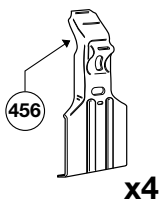

Thule System Kit 2094

HONDA Civic 4-dr sedan, 00-

Front	Rear
916 mm / 36 1/8 inch	916 mm / 36 1/8 inch

260 mm
10 1/4 inch

650 mm
25 5/8 inch

116•4DF/501-2094-03

Thule System Kit 2095

CITROËN Jumper 2/4-dr, 95-
FIAT Ducato 2/4-dr, 95-
OPEL Movano (L3H1) 4-dr double cab, 01-
PEUGEOT Boxer 2/4-dr, 95-

Front	Rear
1570 mm / 61 3/4 inch	1600 mm / 63 inch
1543 mm / 60 3/4 inch	1543 mm / 60 3/4 inch

CITROËN	1570 mm / 61 3/4 inch	1600 mm / 63 inch
FIAT	1570 mm / 61 3/4 inch	1600 mm / 63 inch
PEUGEOT	1570 mm / 61 3/4 inch	1600 mm / 63 inch
OPEL	1543 mm / 60 3/4 inch	1543 mm / 60 3/4 inch

415 mm
16 3/8 inch

700 mm
27 1/2 inch

135•4DF/501-2095-02