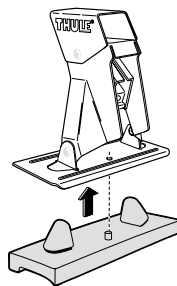

Thule System Kit 2094

HONDA Civic 4-dr sedan, 00-

Front	Rear
916 mm / 36 1/8 inch	916 mm / 36 1/8 inch

260 mm
10 1/4 inch

650 mm
25 5/8 inch

116•4DF/501-2094-03

Thule System Kit 2095

CITROËN Jumper 2/4-dr, 95-
FIAT Ducato 2/4-dr, 95-
OPEL Movano (L3H1) 4-dr double cab, 01-
PEUGEOT Boxer 2/4-dr, 95-