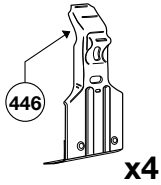

Thule System Kit 2094

HONDA Civic 4-dr sedan, 00-

Front	Rear
916 mm / 36 1/8 inch	916 mm / 36 1/8 inch

260 mm
10 1/4 inch

650 mm
25 5/8 inch

116•4DF/501-2094-03

Thule System Kit 2095

CITROËN Jumper 2/4-dr, 95-
FIAT Ducato 2/4-dr, 95-
OPEL Movano (L3H1) 4-dr double cab, 01-
PEUGEOT Boxer 2/4-dr, 95-

Front	Rear
1570 mm / 61 3/4 inch	1600 mm / 63 inch
1543 mm / 60 3/4 inch	1543 mm / 60 3/4 inch

CITROËN	1570 mm / 61 3/4 inch	1600 mm / 63 inch
FIAT	1570 mm / 61 3/4 inch	1600 mm / 63 inch
PEUGEOT	1570 mm / 61 3/4 inch	1600 mm / 63 inch
OPEL	1543 mm / 60 3/4 inch	1543 mm / 60 3/4 inch

415 mm
16 3/8 inch

700 mm
27 1/2 inch

135•4DF/501-2095-02