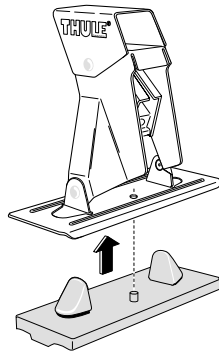

Thule System Kit 2094

HONDA Civic 4-dr sedan, 00-

Front	Rear
916 mm / 36 1/8 inch	916 mm / 36 1/8 inch

260 mm
10 1/4 inch

650 mm
25 5/8 inch

116•4DF/501-2094-03

Thule System Kit 2095

CITROËN Jumper 2/4-dr, 95-
FIAT Ducato 2/4-dr, 95-
OPEL Movano (L3H1) 4-dr double cab, 01-
PEUGEOT Boxer 2/4-dr, 95-