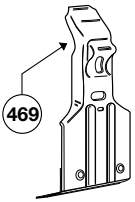

Thule System Kit 2097

HONDA Civic 2-dr Coupé, 00-

32 x4

469 x4

Front	Rear
902 mm / 35 1/4 inch	914 mm / 36 inch