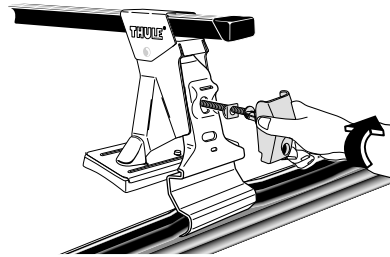

Thule System Kit 2081

FORD Excursion, 00-

Front

Rear

1300 mm / 51 1/8 inch

1294 mm / 51 inch

270 mm
10 5/8 inch

1015 mm
40 inch