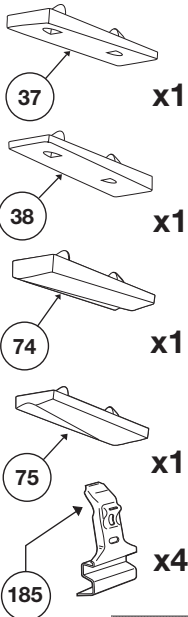

Thule System Kit 2067

CADILLAC Sedan De Ville 4-dr, 94-99-

Front	Rear
1032 mm / 40 5/8 inch	1012 mm / 39 7/8 inch

922•L5DF/501-2067

Thule System Kit 2068

DODGE Neon 4-dr, 2000-
PLYMOUTH Neon 4-dr, 2000-

Front	Rear
844 mm / 33 1/4 inch	825 mm / 32 1/2 inch

922•L5DF/501-2068