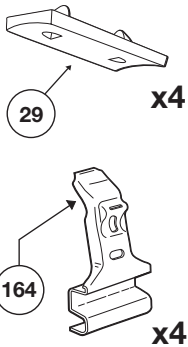

Thule System Kit 2067

CADILLAC Sedan De Ville 4-dr, 94-99-

Front	Rear
1032 mm / 40 5/8 inch	1012 mm / 39 7/8 inch

922•L5DF/501-2067

Thule System Kit 2068

DODGE Neon 4-dr, 2000-
PLYMOUTH Neon 4-dr, 2000-

Front	Rear
844 mm / 33 1/4 inch	825 mm / 32 1/2 inch

922•L5DF/501-2068