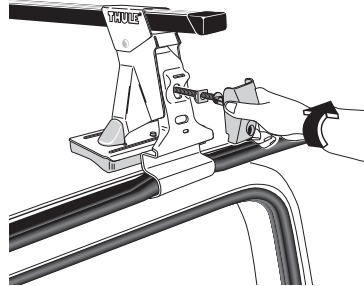

Thule System Kit 2067

CADILLAC Sedan De Ville 4-dr, 94-99-

Front	Rear
1032 mm / 40 5/8 inch	1012 mm / 39 7/8 inch

922•L5DF/501-2067

Thule System Kit 2068

DODGE Neon 4-dr, 2000-
PLYMOUTH Neon 4-dr, 2000-

Front	Rear
844 mm / 33 1/4 inch	825 mm / 32 1/2 inch