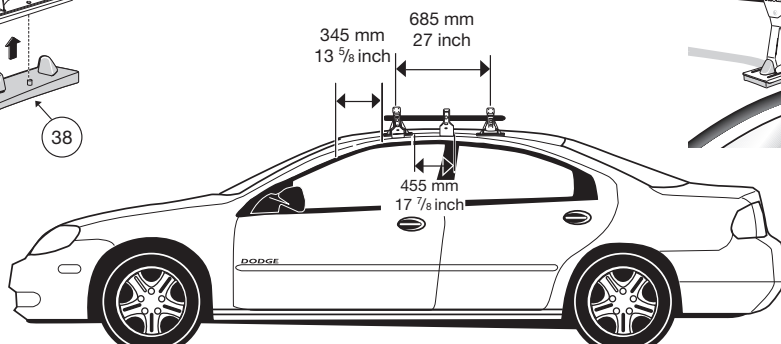

Thule System Kit 2067

CADILLAC Sedan De Ville 4-dr, 94-99-

Front	Rear
1032 mm / 40 5/8 inch	1012 mm / 39 7/8 inch

922•L5DF/501-2067

Thule System Kit 2068

DODGE Neon 4-dr, 2000-
PLYMOUTH Neon 4-dr, 2000-

Front	Rear
844 mm / 33 1/4 inch	825 mm / 32 1/2 inch