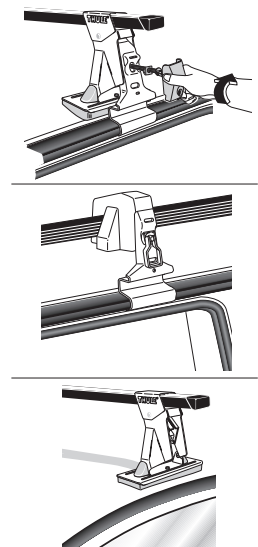

Thule System Kit 2067

CADILLAC Sedan De Ville 4-dr, 94-99-

Front	Rear
1032 mm / 40 5/8 inch	1012 mm / 39 7/8 inch

922•L5DF/501-2067

Thule System Kit 2068

DODGE Neon 4-dr, 2000-
PLYMOUTH Neon 4-dr, 2000-

Front	Rear
844 mm / 33 1/4 inch	825 mm / 32 1/2 inch