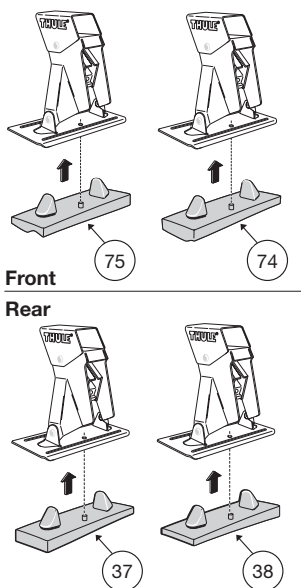

Thule System Kit 2067

CADILLAC Sedan De Ville 4-dr, 94-99-

Front	Rear
1032 mm / 40 5/8 inch	1012 mm / 39 7/8 inch

922•L5DF/501-2067

Thule System Kit 2068

DODGE Neon 4-dr, 2000-
PLYMOUTH Neon 4-dr, 2000-

Front	Rear
844 mm / 33 1/4 inch	825 mm / 32 1/2 inch

922•L5DF/501-2068