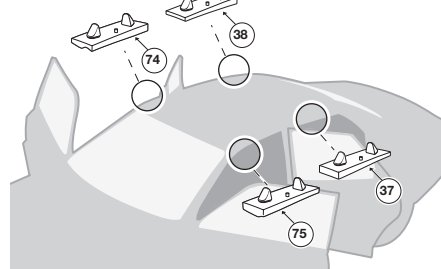

Thule System Kit 2067

CADILLAC Sedan De Ville 4-dr, 94-99-

Front	Rear
1032 mm / 40 5/8 inch	1012 mm / 39 7/8 inch

922•L5DF/501-2067

Thule System Kit 2068

DODGE Neon 4-dr, 2000-
PLYMOUTH Neon 4-dr, 2000-

Front	Rear
844 mm / 33 1/4 inch	825 mm / 32 1/2 inch