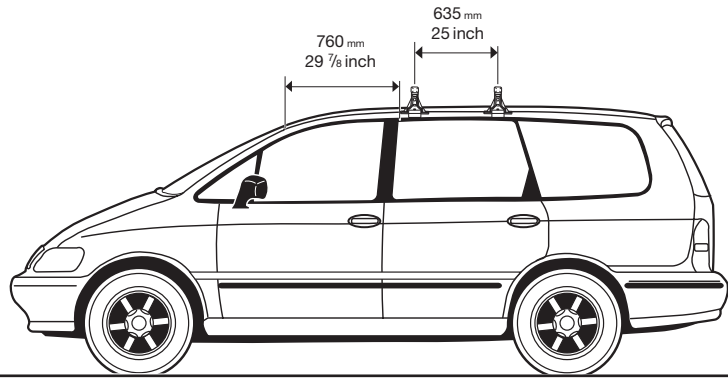

Thule System Kit 2072

HONDA Odyssey, 99-
Dual sliding doors
without roofrail

Front	Rear
1010 mm / 39 ³ / ₈ inch	998 mm / 39 ¹ / ₄ inch

932•L5DF/501-2072