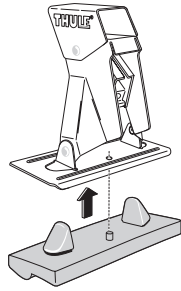

Thule System Kit 2072

HONDA Odyssey, 99-
Dual sliding doors
without roofrail

Front	Rear
1010 mm / 39 ³ / ₈ inch	998 mm / 39 ¹ / ₄ inch

932•L5DF/501-2072