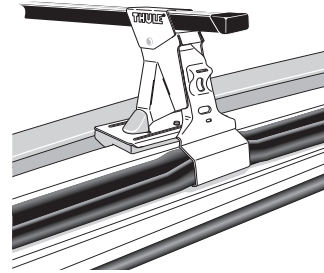

Thule System Kit 2072

HONDA Odyssey, 99-
Dual sliding doors
without roofrail

Front	Rear
1010 mm / 39 ³ / ₈ inch	998 mm / 39 ¹ / ₄ inch

932•L5DF/501-2072