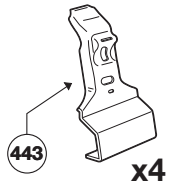

Thule System Kit 2072

HONDA Odyssey, 99-
Dual sliding doors
without roofrail

Front	Rear
1010 mm / 39 ³ / ₈ inch	998 mm / 39 ¹ / ₄ inch

932•L5DF/501-2072