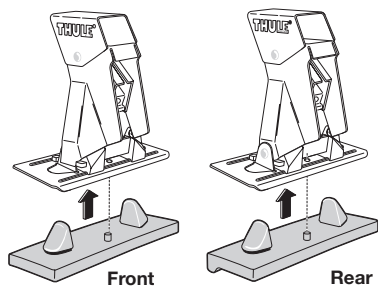

Thule System Kit 2062

VOLVO S80, 99-

Front **Rear**

1110 mm / 43 ³ / ₄ inch	1075 mm / 42 ¹ / ₄ inch
---	---

916•L5DF/501-2062