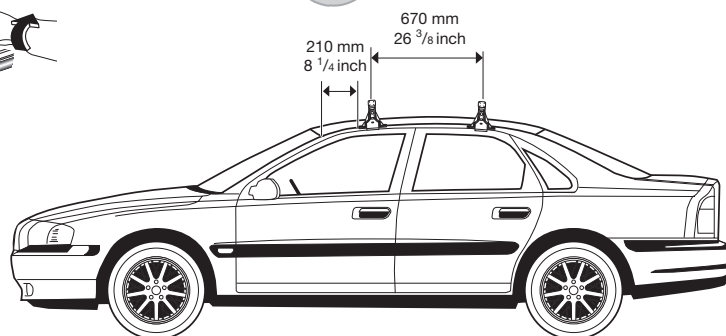

Thule System Kit 2062

VOLVO S80, 99-

Front **Rear**

1110 mm / 43 ³ / ₄ inch	1075 mm / 42 ¹ / ₄ inch
---	---

916•L5DF/501-2062