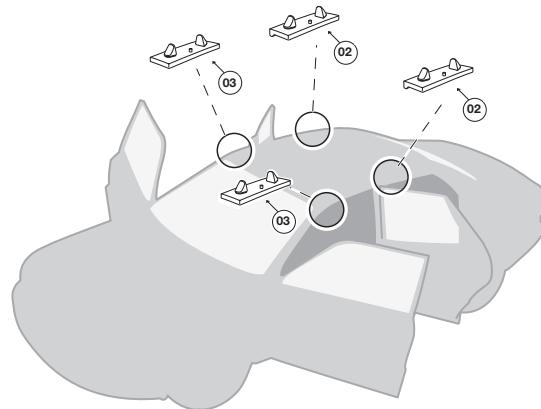

Thule System Kit 2062

VOLVO S80, 99-

Front **Rear**

1110 mm / 43 ³ / ₄ inch	1075 mm / 42 ¹ / ₄ inch
---	---

916•L5DF/501-2062