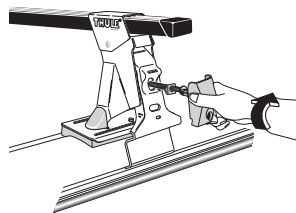

Thule System Kit 2062

VOLVO S80, 99-

Front **Rear**

1110 mm / 43 ³ / ₄ inch	1075 mm / 42 ¹ / ₄ inch
---	---

916•L5DF/501-2062