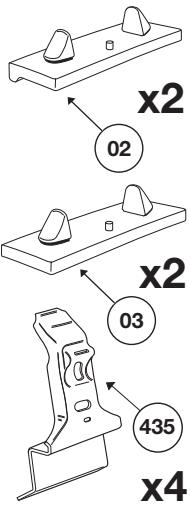

Thule System Kit 2062

VOLVO S80, 99-

Front **Rear**

1110 mm / 43 ³ / ₄ inch	1075 mm / 42 ¹ / ₄ inch
---	---

916•L5DF/501-2062