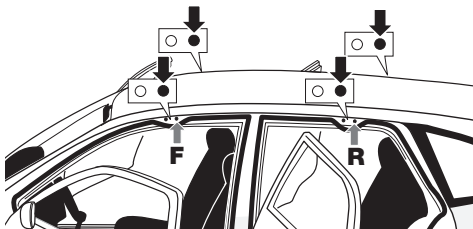

Thule System Kit 2063

FORD Focus 3-dr, 99-

FORD Focus 4-dr sedan, 99- FORD Focus 5-dr, 98- FORD Focus 5-dr (wagon without railing), 99-

Front	Rear
3-dr 945 mm / 37 1/4 inch	925 mm / 36 3/8 inch
4-dr 950 mm / 37 3/4 inch	925 mm / 36 3/8 inch
5-dr 950 mm / 37 3/8 inch	925 mm / 36 3/8 inch