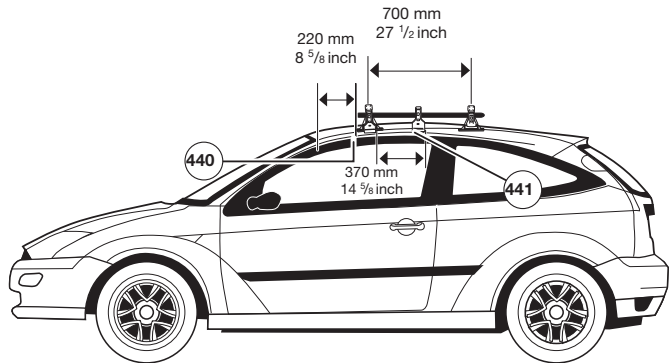

Thule System Kit 2063

FORD Focus 3-dr, 99-

FORD Focus 4-dr sedan, 99- FORD Focus 5-dr, 98- FORD Focus 5-dr (wagon without railing), 99-

Front	Rear
3-dr 945 mm / 37 1/4 inch	925 mm / 36 3/8 inch
4-dr 950 mm / 37 3/4 inch	925 mm / 36 3/8 inch
5-dr 950 mm / 37 3/8 inch	925 mm / 36 3/8 inch