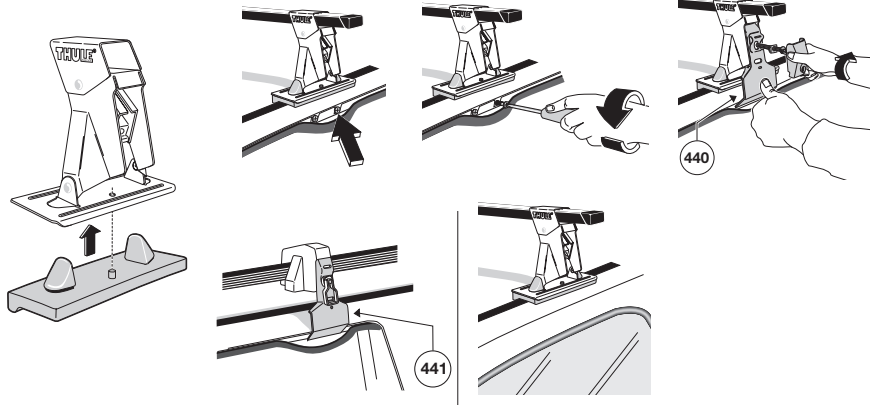

Thule System Kit 2063

FORD Focus 3-dr, 99-

FORD Focus 4-dr sedan, 99- FORD Focus 5-dr, 98- FORD Focus 5-dr (wagon without railing), 99-

Front	Rear
3-dr 945 mm / 37 1/4 inch	925 mm / 36 3/8 inch
4-dr 950 mm / 37 3/4 inch	925 mm / 36 3/8 inch
5-dr 950 mm / 37 3/8 inch	925 mm / 36 3/8 inch