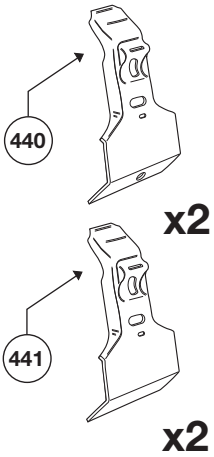

Thule System Kit 2063

FORD Focus 3-dr, 99-

FORD Focus 4-dr sedan, 99- FORD Focus 5-dr, 98- FORD Focus 5-dr (wagon without railing), 99-

Front	Rear
3-dr 945 mm / 37 1/4 inch	925 mm / 36 3/8 inch
4-dr 950 mm / 37 3/4 inch	925 mm / 36 3/8 inch
5-dr 950 mm / 37 3/8 inch	925 mm / 36 3/8 inch