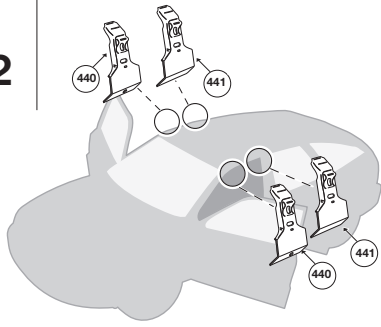

Thule System Kit 2063

FORD Focus 3-dr, 99-

FORD Focus 4-dr sedan, 99- FORD Focus 5-dr, 98- FORD Focus 5-dr (wagon without railing), 99-

Front	Rear
3-dr 945 mm / 37 1/4 inch	925 mm / 36 3/8 inch
4-dr 950 mm / 37 3/4 inch	925 mm / 36 3/8 inch
5-dr 950 mm / 37 3/8 inch	925 mm / 36 3/8 inch