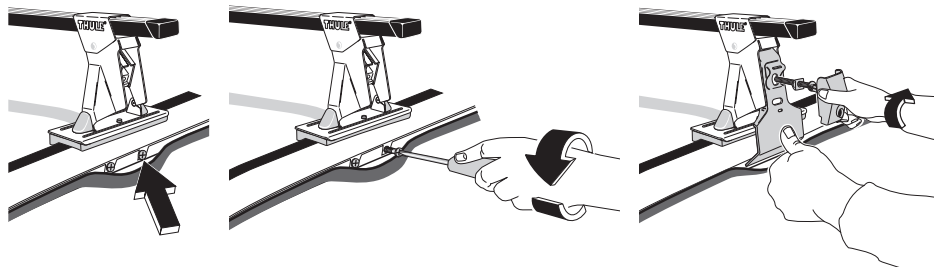

Thule System Kit 2063

FORD Focus 3-dr, 99-

FORD Focus 4-dr sedan, 99- FORD Focus 5-dr, 98- FORD Focus 5-dr (wagon without railing), 99-

Front	Rear
3-dr 945 mm / 37 1/4 inch	925 mm / 36 3/8 inch
4-dr 950 mm / 37 3/4 inch	925 mm / 36 3/8 inch
5-dr 950 mm / 37 3/8 inch	925 mm / 36 3/8 inch