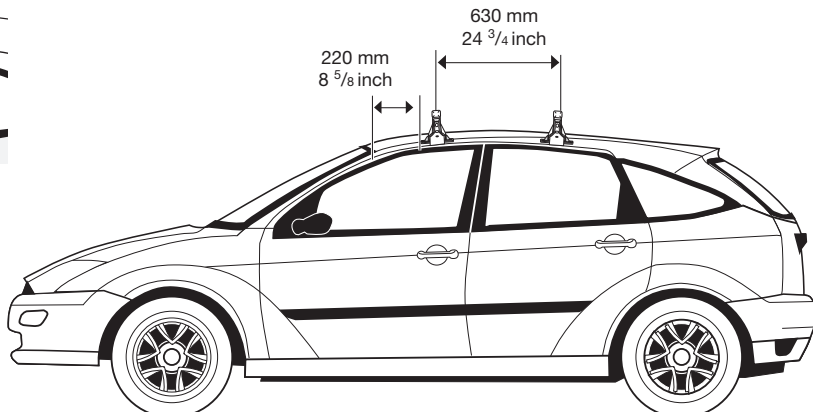

Thule System Kit 2063

FORD Focus 3-dr, 99-

FORD Focus 4-dr sedan, 99- FORD Focus 5-dr, 98- FORD Focus 5-dr (wagon without railing), 99-

Front	Rear
3-dr 945 mm / 37 1/4 inch	925 mm / 36 3/8 inch
4-dr 950 mm / 37 3/4 inch	925 mm / 36 3/8 inch
5-dr 950 mm / 37 3/8 inch	925 mm / 36 3/8 inch