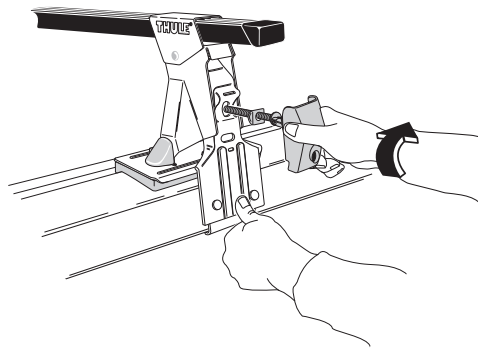

Thule System Kit 2056

CHRYSLER Neon 4-dr, 98- DODGE Neon 4-dr, 98-

FORD Escort ZX-2, 98-

* 470 mm 18 1/2 inch

IMPORTANT! As the distance between the load bars is short, roof boxes, surfboards, bikes and other long loads should not be transported.

	Front	Rear
CHRYSLER	900 mm	883 mm
DODGE	35 3/8 inch	34 3/4 inch
FORD	1007 mm	997 mm
	39 5/8 inch	39 1/4 inch