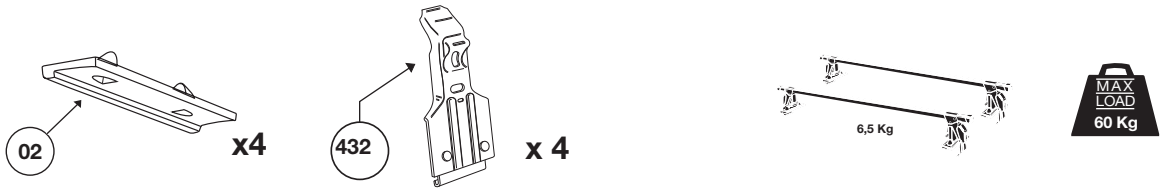

Thule System Kit 2056

CHRYSLER Neon 4-dr, 98- DODGE Neon 4-dr, 98-

FORD Escort ZX-2, 98-

* 470 mm 18 1/2 inch

IMPORTANT! As the distance between the load bars is short, roof boxes, surfboards, bikes and other long loads should not be transported.

	Front	Rear
CHRYSLER	900 mm	883 mm
DODGE	35 3/8 inch	34 3/4 inch
FORD	1007 mm	997 mm
	39 5/8 inch	39 1/4 inch