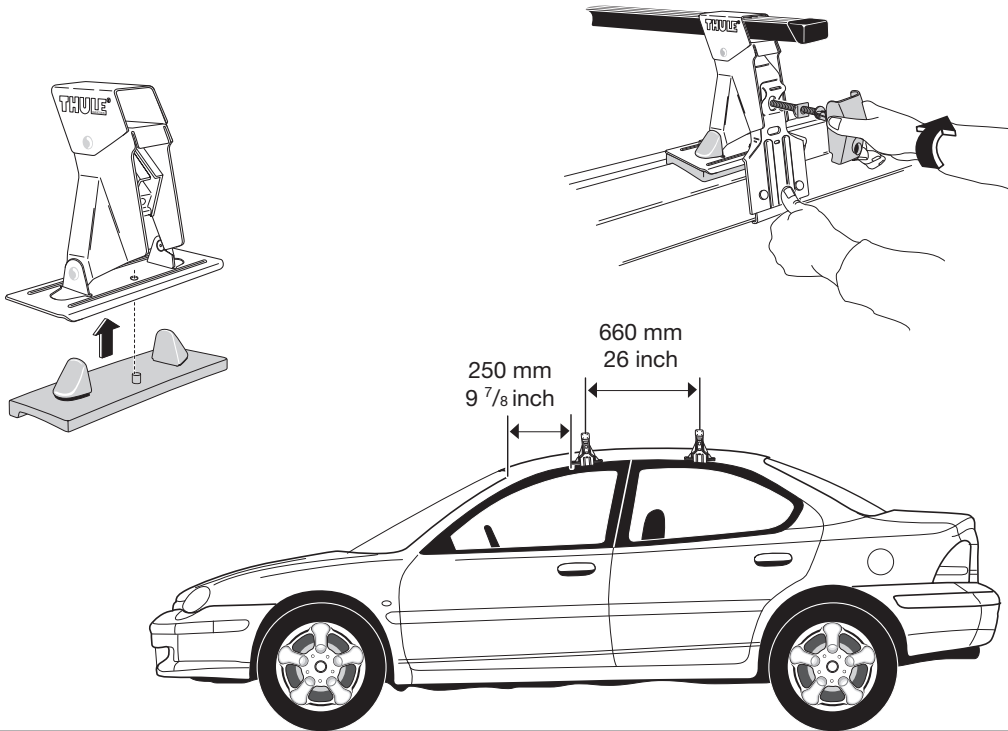

Thule System Kit 2056

CHRYSLER Neon 4-dr, 98- DODGE Neon 4-dr, 98-

FORD Escort ZX-2, 98-

* 470 mm 18 1/2 inch

IMPORTANT! As the distance between the load bars is short, roof boxes, surfboards, bikes and other long loads should not be transported.

	Front	Rear
CHRYSLER	900 mm	883 mm
DODGE	35 3/8 inch	34 3/4 inch
FORD	1007 mm	997 mm
	39 5/8 inch	39 1/4 inch