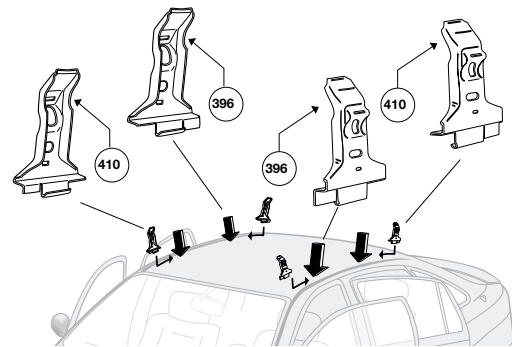

Thule System Kit 2041

MITSUBISHI Challenger 98-
 MITSUBISHI Chariot 4-dr, 98-
 MITSUBISHI Dingo, 99-
 MITSUBISHI Dion, 00-
 MITSUBISHI Galant 4-dr, 98-
 MITSUBISHI Lancer Cedia 4-dr Sedan, 00-
 MITSUBISHI Lancer Cedia 5-dr Estate, 00-
 MITSUBISHI Legnum, 97-
 MITSUBISHI L200 4-dr, 99-

MITSUBISHI Montero Sports 5-dr, 98-
 MITSUBISHI Pajero 3/5-dr, 99-
 MITSUBISHI Pajero Io 3/5-dr, 98-
 MITSUBISHI Pajero Jr 3-dr, 99-
 MITSUBISHI Pajero Jr 5-dr, 00-
 MITSUBISHI Pajero Sports 5-dr, 98-
 MITSUBISHI RVR 98-
 MITSUBISHI Space Runner 99-
 MITSUBISHI Space Wagon 98-

	Front	Rear
Challenger, 98-	895 mm. 35 1/2 inch.	851 mm. 33 1/2 inch.
Chariot 4-dr, 98-	950 mm. 37 1/2 inch.	896 mm. 35 1/4 inch.
Dingo, 99-	925 mm. 36 3/8 inch.	925 mm. 36 3/8 inch.
Dion, 00-	930 mm. 36 5/8 inch.	915 mm. 36 inch.
Galant 4-dr, 98-	860 mm. 33 7/8 inch.	840 mm. 33 1/8 inch.
Lancer Cedia 4-dr Sedan, 01-	888 mm. 35 inch.	830 mm. 32 5/8 inch.
Lancer Cedia 5-dr Estate, 01-	880 mm. 34 5/8 inch.	850 mm. 33 1/2 inch.
Legnum, 97-	860 mm. 33 7/8 inch.	840 mm. 33 1/8 inch.
L 200 4-dr, 99-	910 mm. 35 7/8 inch.	895 mm. 35 1/4 inch.
Montero Sports 5-dr, 98-	895 mm. 35 1/2 inch.	851 mm. 33 1/2 inch.
Pajero 3/5-dr, 99-	955 mm. 37 5/8 inch.	950 mm. 37 1/2 inch.
Pajero Io 3-dr, 98-	865 mm. 34 inch.	830 mm. 32 5/8 inch.
Pajero Io 5-dr, 98-	865 mm. 34 inch.	830 mm. 32 5/8 inch.
Pajero Jr 3-dr, 99-	865 mm. 34 inch.	830 mm. 32 5/8 inch.
Pajero Jr 5-dr, 00-	865 mm. 34 inch.	830 mm. 32 5/8 inch.
Pajero Sports 5-dr, 98-	895 mm. 35 1/2 inch.	851 mm. 33 1/2 inch.
RVR, 98-	920 mm. 36 1/4 inch.	875 mm. 34 1/2 inch.
Space Runner, 99-	920 mm. 36 1/4 inch.	875 mm. 34 1/2 inch.
Space Wagon, 98-	950 mm. 37 3/8 inch.	896 mm. 35 1/4 inch.