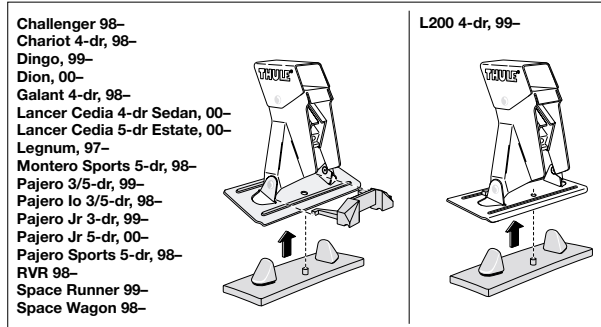

Thule System Kit 2041

MITSUBISHI Challenger 98-
 MITSUBISHI Chariot 4-dr, 98-
 MITSUBISHI Dingo, 99-
 MITSUBISHI Dion, 00-
 MITSUBISHI Galant 4-dr, 98-
 MITSUBISHI Lancer Cedia 4-dr Sedan, 00-
 MITSUBISHI Lancer Cedia 5-dr Estate, 00-
 MITSUBISHI Legnum, 97-
 MITSUBISHI L200 4-dr, 99-

MITSUBISHI Montero Sports 5-dr, 98-
 MITSUBISHI Pajero 3/5-dr, 99-
 MITSUBISHI Pajero Io 3/5-dr, 98-
 MITSUBISHI Pajero Jr 3-dr, 99-
 MITSUBISHI Pajero Jr 5-dr, 00-
 MITSUBISHI Pajero Sports 5-dr, 98-
 MITSUBISHI RVR 98-
 MITSUBISHI Space Runner 99-
 MITSUBISHI Space Wagon 98-

	Front	Rear
Challenger, 98-	895 mm. 35 1/2 inch.	851 mm. 33 1/2 inch.
Chariot 4-dr, 98-	950 mm. 37 1/2 inch.	896 mm. 35 1/4 inch.
Dingo, 99-	925 mm. 36 3/8 inch.	925 mm. 36 3/8 inch.
Dion, 00-	930 mm. 36 5/8 inch.	915 mm. 36 inch.
Galant 4-dr, 98-	860 mm. 33 7/8 inch.	840 mm. 33 1/8 inch.
Lancer Cedia 4-dr Sedan, 01-	888 mm. 35 inch.	830 mm. 32 5/8 inch.
Lancer Cedia 5-dr Estate, 01-	880 mm. 34 5/8 inch.	850 mm. 33 1/2 inch.
Legnum, 97-	860 mm. 33 7/8 inch.	840 mm. 33 1/8 inch.
L 200 4-dr, 99-	910 mm. 35 7/8 inch.	895 mm. 35 1/4 inch.
Montero Sports 5-dr, 98-	895 mm. 35 1/2 inch.	851 mm. 33 1/2 inch.
Pajero 3/5-dr, 99-	955 mm. 37 5/8 inch.	950 mm. 37 1/2 inch.
Pajero Io 3-dr, 98-	865 mm. 34 inch.	830 mm. 32 5/8 inch.
Pajero Io 5-dr, 98-	865 mm. 34 inch.	830 mm. 32 5/8 inch.
Pajero Jr 3-dr, 99-	865 mm. 34 inch.	830 mm. 32 5/8 inch.
Pajero Jr 5-dr, 00-	865 mm. 34 inch.	830 mm. 32 5/8 inch.
Pajero Sports 5-dr, 98-	895 mm. 35 1/2 inch.	851 mm. 33 1/2 inch.
RVR, 98-	920 mm. 36 1/4 inch.	875 mm. 34 1/2 inch.
Space Runner, 99-	920 mm. 36 1/4 inch.	875 mm. 34 1/2 inch.
Space Wagon, 98-	950 mm. 37 3/8 inch.	896 mm. 35 1/4 inch.