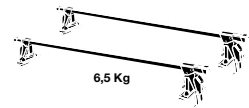

Thule System Kit 2041

MITSUBISHI Challenger 98-
 MITSUBISHI Chariot 4-dr, 98-
 MITSUBISHI Dingo, 99-
 MITSUBISHI Dion, 00-
 MITSUBISHI Galant 4-dr, 98-
 MITSUBISHI Lancer Cedia 4-dr Sedan, 00-
 MITSUBISHI Lancer Cedia 5-dr Estate, 00-
 MITSUBISHI Legnum, 97-
 MITSUBISHI L200 4-dr, 99-

MITSUBISHI Montero Sports 5-dr, 98-
 MITSUBISHI Pajero 3/5-dr, 99-
 MITSUBISHI Pajero Io 3/5-dr, 98-
 MITSUBISHI Pajero Jr 3-dr, 99-
 MITSUBISHI Pajero Jr 5-dr, 00-
 MITSUBISHI Pajero Sports 5-dr, 98-
 MITSUBISHI RVR 98-
 MITSUBISHI Space Runner 99-
 MITSUBISHI Space Wagon 98-

	Front	Rear
Challenger, 98-	895 mm. 35 1/2 inch.	851 mm. 33 1/2 inch.
Chariot 4-dr, 98-	950 mm. 37 1/2 inch.	896 mm. 35 1/4 inch.
Dingo, 99-	925 mm. 36 3/8 inch.	925 mm. 36 3/8 inch.
Dion, 00-	930 mm. 36 5/8 inch.	915 mm. 36 inch.
Galant 4-dr, 98-	860 mm. 33 7/8 inch.	840 mm. 33 1/8 inch.
Lancer Cedia 4-dr Sedan, 01-	888 mm. 35 inch.	830 mm. 32 5/8 inch.
Lancer Cedia 5-dr Estate, 01-	880 mm. 34 5/8 inch.	850 mm. 33 1/2 inch.
Legnum, 97-	860 mm. 33 7/8 inch.	840 mm. 33 1/8 inch.
L 200 4-dr, 99-	910 mm. 35 7/8 inch.	895 mm. 35 1/4 inch.
Montero Sports 5-dr, 98-	895 mm. 35 1/2 inch.	851 mm. 33 1/2 inch.
Pajero 3/5-dr, 99-	955 mm. 37 5/8 inch.	950 mm. 37 1/2 inch.
Pajero Io 3-dr, 98-	865 mm. 34 inch.	830 mm. 32 5/8 inch.
Pajero Io 5-dr, 98-	865 mm. 34 inch.	830 mm. 32 5/8 inch.
Pajero Jr 3-dr, 99-	865 mm. 34 inch.	830 mm. 32 5/8 inch.
Pajero Jr 5-dr, 00-	865 mm. 34 inch.	830 mm. 32 5/8 inch.
Pajero Sports 5-dr, 98-	895 mm. 35 1/2 inch.	851 mm. 33 1/2 inch.
RVR, 98-	920 mm. 36 1/4 inch.	875 mm. 34 1/2 inch.
Space Runner, 99-	920 mm. 36 1/4 inch.	875 mm. 34 1/2 inch.
Space Wagon, 98-	950 mm. 37 3/8 inch.	896 mm. 35 1/4 inch.