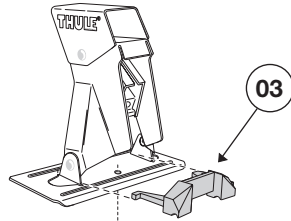

# Thule System Kit 2049

NISSAN Altima 4-dr, 98-

03

03

412

Front

Rear

969 mm / 38 1/8 inch

940 mm / 37 inch

250 mm  
9 7/8 inch

580 mm  
22 7/8 inch

838•L5DF/501-2049