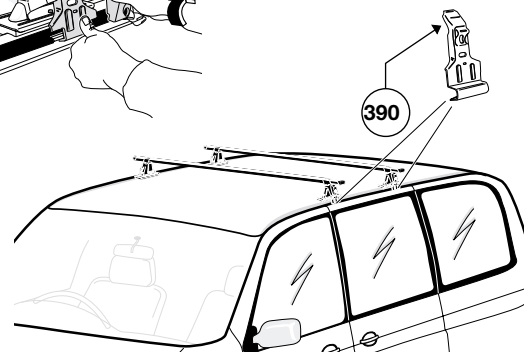

Thule System Kit 2022

NISSAN Largo, 93–
(Normal roof)

Front

Rear

936 mm / 36 ⁷/₈ inch	927 mm / 36 ¹/₂ inch