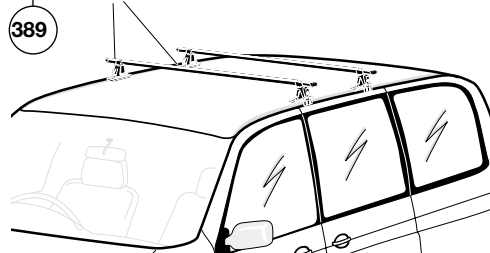

Thule System Kit 2021

MITSUBISHI Galant 4-dr, 97–
MITSUBISHI Emeraude 4-dr, 96–
MITSUBISHI Eterna 4-dr, 96–
MITSUBISHI Chariot, 97–
MITSUBISHI Space Wagon, 99–

Front

Rear

Galant/Emerlaud/Eterna	900 mm / 35 ³ / ₈ inch	883 mm / 34 ³ / ₄ inch
Chariot/Space Wagon	1020 mm / 40 ¹ / ₈ inch	985 mm / 38 ³ / ₄ inch

X

Y

Galant/Emerlaud/Eterna	180 mm / 7 ¹ / ₈ inch	650 mm / 25 ⁵ / ₈ inch
Chariot/Space Wagon	430 mm / 16 ⁷ / ₈ inch	740 mm / 29 ¹ / ₈ inch

109•4DF/501-2021-03

Thule System Kit 2022

NISSAN Largo, 93–
(Normal roof)

Front

Rear

936 mm / 36 ⁷ / ₈ inch	927 mm / 36 ¹ / ₂ inch
--	--

810•L5DF6/501-2022