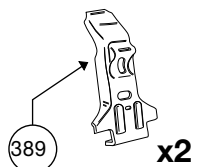

Thule System Kit 2021

MITSUBISHI Galant 4-dr, 97–
MITSUBISHI Emeraude 4-dr, 96–
MITSUBISHI Eterna 4-dr, 96–
MITSUBISHI Chariot, 97–
MITSUBISHI Space Wagon, 99–

Front

Rear

Galant/Emerlaud/Eterna	900 mm / 35 ³ / ₈ inch	883 mm / 34 ³ / ₄ inch
Chariot/Space Wagon	1020 mm / 40 ¹ / ₈ inch	985 mm / 38 ³ / ₄ inch

X

Y

Galant/Emerlaud/Eterna	180 mm / 7 ¹ / ₈ inch	650 mm / 25 ⁵ / ₈ inch
Chariot/Space Wagon	430 mm / 16 ⁷ / ₈ inch	740 mm / 29 ¹ / ₈ inch

109•4DF/501-2021-03

Thule System Kit 2022

NISSAN Largo, 93–
(Normal roof)

Front

Rear

936 mm / 36 ⁷ / ₈ inch	927 mm / 36 ¹ / ₂ inch
--	--

810•L5DF6/501-2022