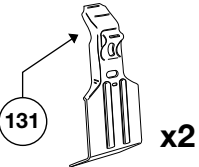

Thule System Kit 2021

MITSUBISHI Galant 4-dr, 97–
MITSUBISHI Emeraude 4-dr, 96–
MITSUBISHI Eterna 4-dr, 96–
MITSUBISHI Chariot, 97–
MITSUBISHI Space Wagon, 99–

Front

Rear

Galant/Emerlaud/Eterna	900 mm / 35 ³ / ₈ inch	883 mm / 34 ³ / ₄ inch
Chariot/Space Wagon	1020 mm / 40 ¹ / ₈ inch	985 mm / 38 ³ / ₄ inch

X

Y

Galant/Emerlaud/Eterna	180 mm / 7 ¹ / ₈ inch	650 mm / 25 ⁵ / ₈ inch
Chariot/Space Wagon	430 mm / 16 ⁷ / ₈ inch	740 mm / 29 ¹ / ₈ inch

109•4DF/501-2021-03

Thule System Kit 2022

NISSAN Largo, 93–
(Normal roof)

Front

Rear

936 mm / 36 ⁷ / ₈ inch	927 mm / 36 ¹ / ₂ inch
--	--

810•L5DF6/501-2022