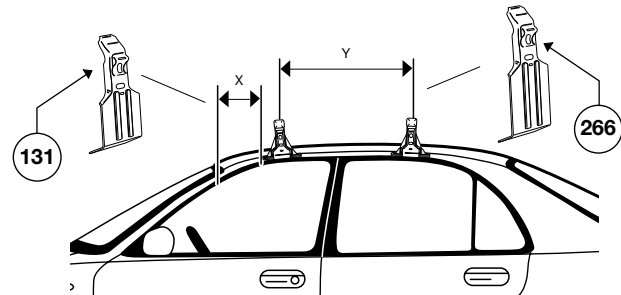

Thule System Kit 2021

MITSUBISHI Galant 4-dr, 97–
MITSUBISHI Emeraude 4-dr, 96–
MITSUBISHI Eterna 4-dr, 96–
MITSUBISHI Chariot, 97–
MITSUBISHI Space Wagon, 99–

Front

Rear

Galant/Emerlaud/Eterna	900 mm / 35 ³ / ₈ inch	883 mm / 34 ³ / ₄ inch
Chariot/Space Wagon	1020 mm / 40 ¹ / ₈ inch	985 mm / 38 ³ / ₄ inch

X

Y

Galant/Emerlaud/Eterna	180 mm / 7 ¹ / ₈ inch	650 mm / 25 ⁵ / ₈ inch
Chariot/Space Wagon	430 mm / 16 ⁷ / ₈ inch	740 mm / 29 ¹ / ₈ inch

109•4DF/501-2021-03

Thule System Kit 2022

NISSAN Largo, 93–
(Normal roof)

Front

Rear

936 mm / 36 ⁷ / ₈ inch	927 mm / 36 ¹ / ₂ inch
--	--

810•L5DF6/501-2022