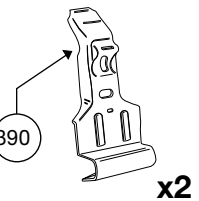

Thule System Kit 2021

MITSUBISHI Galant 4-dr, 97–
MITSUBISHI Emeraude 4-dr, 96–
MITSUBISHI Eterna 4-dr, 96–
MITSUBISHI Chariot, 97–
MITSUBISHI Space Wagon, 99–

Front

Rear

Galant/Emerlaud/Eterna	900 mm / 35 ³ / ₈ inch	883 mm / 34 ³ / ₄ inch
Chariot/Space Wagon	1020 mm / 40 ¹ / ₈ inch	985 mm / 38 ³ / ₄ inch

X

Y

Galant/Emerlaud/Eterna	180 mm / 7 ¹ / ₈ inch	650 mm / 25 ⁵ / ₈ inch
Chariot/Space Wagon	430 mm / 16 ⁷ / ₈ inch	740 mm / 29 ¹ / ₈ inch

109•4DF/501-2021-03

Thule System Kit 2022

NISSAN Largo, 93–
(Normal roof)

Front

Rear

936 mm / 36 ⁷ / ₈ inch	927 mm / 36 ¹ / ₂ inch
--	--

810•L5DF6/501-2022