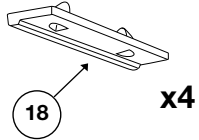

Thule System Kit 2021

MITSUBISHI Galant 4-dr, 97–
MITSUBISHI Emeraude 4-dr, 96–
MITSUBISHI Eterna 4-dr, 96–
MITSUBISHI Chariot, 97–
MITSUBISHI Space Wagon, 99–

Front

Rear

Galant/Emerlaud/Eterna	900 mm / 35 ³ / ₈ inch	883 mm / 34 ³ / ₄ inch
Chariot/Space Wagon	1020 mm / 40 ¹ / ₈ inch	985 mm / 38 ³ / ₄ inch

X

Y

Galant/Emerlaud/Eterna	180 mm / 7 ¹ / ₈ inch	650 mm / 25 ⁵ / ₈ inch
Chariot/Space Wagon	430 mm / 16 ⁷ / ₈ inch	740 mm / 29 ¹ / ₈ inch

109•4DF/501-2021-03

Thule System Kit 2022

NISSAN Largo, 93–
(Normal roof)

Front

Rear

936 mm / 36 ⁷ / ₈ inch	927 mm / 36 ¹ / ₂ inch
--	--

810•L5DF6/501-2022