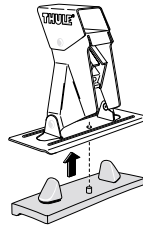

Thule System Kit 2021

MITSUBISHI Galant 4-dr, 97–
MITSUBISHI Emeraude 4-dr, 96–
MITSUBISHI Eterna 4-dr, 96–
MITSUBISHI Chariot, 97–
MITSUBISHI Space Wagon, 99–

Front

Rear

Galant/Emerlaud/Eterna	900 mm / 35 ³/₈ inch	883 mm / 34 ³/₄ inch
Chariot/Space Wagon	1020 mm / 40 ¹/₈ inch	985 mm / 38 ³/₄ inch

X

Y

Galant/Emerlaud/Eterna	180 mm / 7 ¹/₈ inch	650 mm / 25 ⁵/₈ inch
Chariot/Space Wagon	430 mm / 16 ⁷/₈ inch	740 mm / 29 ¹/₈ inch

109•4DF/501-2021-03

Thule System Kit 2022

NISSAN Largo, 93–
(Normal roof)

Front

Rear

936 mm / 36 ⁷/₈ inch	927 mm / 36 ¹/₂ inch

810•L5DF6/501-2022