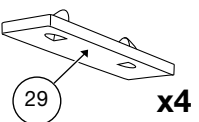

Thule System Kit 2021

MITSUBISHI Galant 4-dr, 97–
MITSUBISHI Emeraude 4-dr, 96–
MITSUBISHI Eterna 4-dr, 96–
MITSUBISHI Chariot, 97–
MITSUBISHI Space Wagon, 99–

Front

Rear

Galant/Emerlaud/Eterna	900 mm / 35 ³ / ₈ inch	883 mm / 34 ³ / ₄ inch
Chariot/Space Wagon	1020 mm / 40 ¹ / ₈ inch	985 mm / 38 ³ / ₄ inch

X

Y

Galant/Emerlaud/Eterna	180 mm / 7 ¹ / ₈ inch	650 mm / 25 ⁵ / ₈ inch
Chariot/Space Wagon	430 mm / 16 ⁷ / ₈ inch	740 mm / 29 ¹ / ₈ inch

109•4DF/501-2021-03

Thule System Kit 2022

NISSAN Largo, 93–
(Normal roof)

Front

Rear

936 mm / 36 ⁷ / ₈ inch	927 mm / 36 ¹ / ₂ inch
--	--

810•L5DF6/501-2022