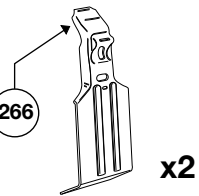

Thule System Kit 2021

MITSUBISHI Galant 4-dr, 97–
MITSUBISHI Emeraude 4-dr, 96–
MITSUBISHI Eterna 4-dr, 96–
MITSUBISHI Chariot, 97–
MITSUBISHI Space Wagon, 99–

Front

Rear

Galant/Emerlaud/Eterna	900 mm / 35 ³ / ₈ inch	883 mm / 34 ³ / ₄ inch
Chariot/Space Wagon	1020 mm / 40 ¹ / ₈ inch	985 mm / 38 ³ / ₄ inch

X

Y

Galant/Emerlaud/Eterna	180 mm / 7 ¹ / ₈ inch	650 mm / 25 ⁵ / ₈ inch
Chariot/Space Wagon	430 mm / 16 ⁷ / ₈ inch	740 mm / 29 ¹ / ₈ inch

109•4DF/501-2021-03

Thule System Kit 2022

NISSAN Largo, 93–
(Normal roof)

Front

Rear

936 mm / 36 ⁷ / ₈ inch	927 mm / 36 ¹ / ₂ inch
--	--

810•L5DF6/501-2022