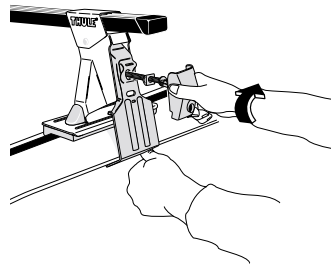

Thule System Kit 2021

MITSUBISHI Galant 4-dr, 97–
MITSUBISHI Emeraude 4-dr, 96–
MITSUBISHI Eterna 4-dr, 96–
MITSUBISHI Chariot, 97–
MITSUBISHI Space Wagon, 99–

Front

Rear

Galant/Emerlaud/Eterna	900 mm / 35 ³/₈ inch	883 mm / 34 ³/₄ inch
Chariot/Space Wagon	1020 mm / 40 ¹/₈ inch	985 mm / 38 ³/₄ inch

X

Y

Galant/Emerlaud/Eterna	180 mm / 7 ¹/₈ inch	650 mm / 25 ⁵/₈ inch
Chariot/Space Wagon	430 mm / 16 ⁷/₈ inch	740 mm / 29 ¹/₈ inch

109•4DF/501-2021-03

Thule System Kit 2022

NISSAN Largo, 93–
(Normal roof)

Front

Rear

936 mm / 36 ⁷/₈ inch	927 mm / 36 ¹/₂ inch