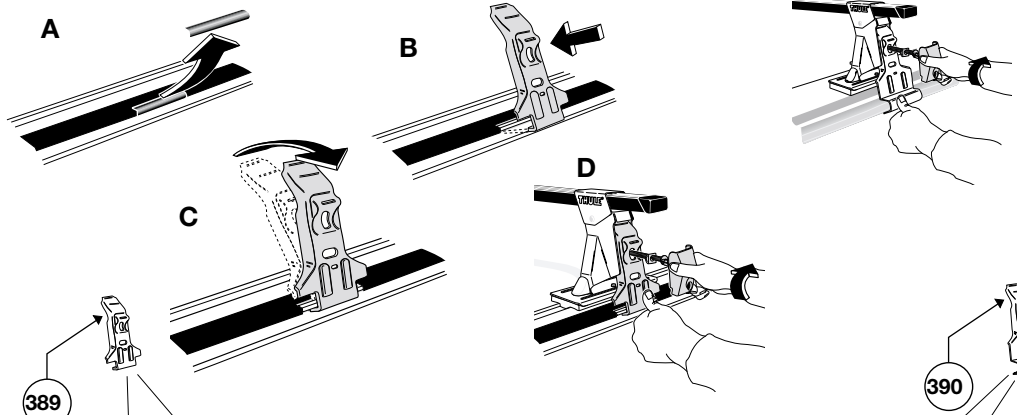

Thule System Kit 2021

MITSUBISHI Galant 4-dr, 97–
MITSUBISHI Emeraude 4-dr, 96–
MITSUBISHI Eterna 4-dr, 96–
MITSUBISHI Chariot, 97–
MITSUBISHI Space Wagon, 99–

Front

Rear

Galant/Emerlaud/Eterna	900 mm / 35 ³ / ₈ inch	883 mm / 34 ³ / ₄ inch
Chariot/Space Wagon	1020 mm / 40 ¹ / ₈ inch	985 mm / 38 ³ / ₄ inch

X

Y

Galant/Emerlaud/Eterna	180 mm / 7 ¹ / ₈ inch	650 mm / 25 ⁵ / ₈ inch
Chariot/Space Wagon	430 mm / 16 ⁷ / ₈ inch	740 mm / 29 ¹ / ₈ inch

109•4DF/501-2021-03

Thule System Kit 2022

NISSAN Largo, 93–
(Normal roof)

Front

Rear

936 mm / 36 ⁷ / ₈ inch	927 mm / 36 ¹ / ₂ inch
--	--

810•L5DF6/501-2022