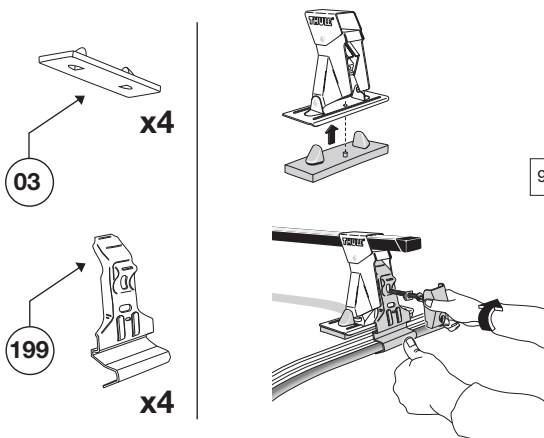

Thule System Kit 195

CADILLAC Seville 4-dr, 98-

Front	Rear
1025 mm / 40 ³ / ₈ inch	1020 mm / 40 ¹ / ₈ inch

FORD Maverick 5-dr, 93- NISSAN Terrano II 5-dr, 93-

Front	Rear
995 mm / 39 ¹ / ₄ inch	1000 mm / 39 ¹ / ₂ inch

FORD Maverick 3-dr, 93- NISSAN Terrano II 3-dr, 93-

Front	Rear
995 mm / 39 ¹ / ₄ inch	985 mm / 38 ³ / ₄ inch