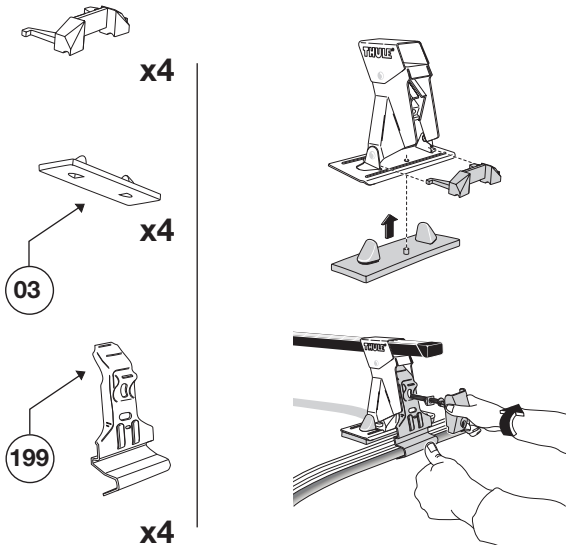

Thule System Kit 195

CADILLAC Seville 4-dr, 98-

Front	Rear
1025 mm / 40 ³ / ₈ inch	1020 mm / 40 ¹ / ₈ inch

FORD Maverick 5-dr, 93- NISSAN Terrano II 5-dr, 93-

Front	Rear
995 mm / 39 ¹ / ₄ inch	1000 mm / 39 ¹ / ₂ inch

FORD Maverick 3-dr, 93- NISSAN Terrano II 3-dr, 93-

Front	Rear
995 mm / 39 ¹ / ₄ inch	985 mm / 38 ³ / ₄ inch