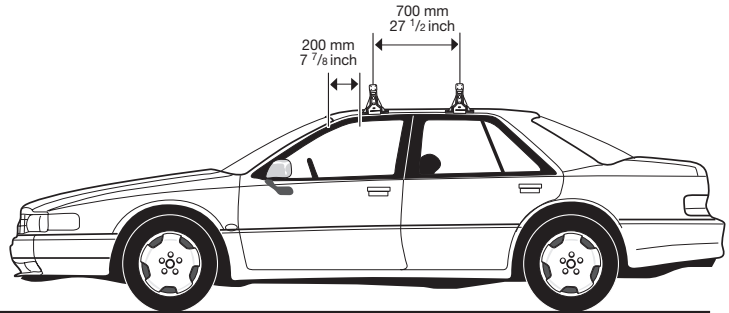

Thule System Kit 195

CADILLAC Seville 4-dr, 98-

Front	Rear
1025 mm / 40 ³ / ₈ inch	1020 mm / 40 ¹ / ₈ inch

FORD Maverick 5-dr, 93- NISSAN Terrano II 5-dr, 93-

Front	Rear
995 mm / 39 ¹ / ₄ inch	1000 mm / 39 ¹ / ₂ inch

FORD Maverick 3-dr, 93- NISSAN Terrano II 3-dr, 93-

Front	Rear
995 mm / 39 ¹ / ₄ inch	985 mm / 38 ³ / ₄ inch