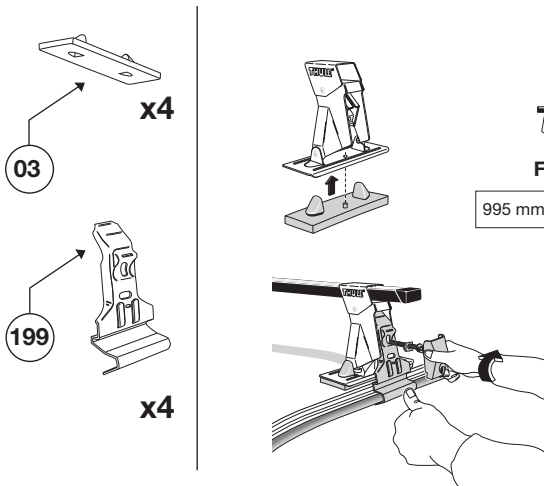

Thule System Kit 195

CADILLAC Seville 4-dr, 98-

Front	Rear
1025 mm / 40 ³ / ₈ inch	1020 mm / 40 ¹ / ₈ inch

FORD Maverick 5-dr, 93- NISSAN Terrano II 5-dr, 93-

Front	Rear
995 mm / 39 ¹ / ₄ inch	1000 mm / 39 ¹ / ₂ inch

FORD Maverick 3-dr, 93- NISSAN Terrano II 3-dr, 93-

Front	Rear
995 mm / 39 ¹ / ₄ inch	985 mm / 38 ³ / ₄ inch