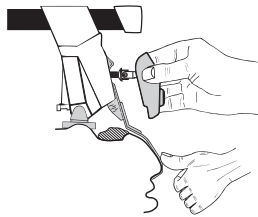

# Thule System Kit 191

ISUZU Trooper 4-dr, 92-  
 ISUZU Big Horn 4-dr, 92-  
 ISUZU Holden Jackaroo 4-dr, 92-  
 OPEL Monterey 4-dr, 92-

10

200

736 mm / 29 inch

ISUZU Trooper 3-dr, 93-  
 ISUZU Big Horn 3-dr, 93-  
 ISUZU Holden Jackaroo 3-dr, 93-  
 OPEL Monterey 3-dr, 93-