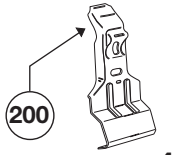

# Thule System Kit 191

ISUZU Trooper 4-dr, 92-  
 ISUZU Big Horn 4-dr, 92-  
 ISUZU Holden Jackaroo 4-dr, 92-  
 OPEL Monterey 4-dr, 92-

10

200

736 mm / 29 inch

ISUZU Trooper 3-dr, 93-  
 ISUZU Big Horn 3-dr, 93-  
 ISUZU Holden Jackaroo 3-dr, 93-  
 OPEL Monterey 3-dr, 93-

03

10

200

Front

Rear

1020 mm / 40 <sup>1</sup>/<sub>8</sub> inch

1010 mm / 39 <sup>3</sup>/<sub>4</sub> inch