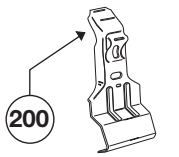

# Thule System Kit 191

ISUZU Trooper 4-dr, 92-  
 ISUZU Big Horn 4-dr, 92-  
 ISUZU Holden Jackaroo 4-dr, 92-  
 OPEL Monterey 4-dr, 92-

10

200

736 mm / 29 inch

ISUZU Trooper 3-dr, 93-  
 ISUZU Big Horn 3-dr, 93-  
 ISUZU Holden Jackaroo 3-dr, 93-  
 OPEL Monterey 3-dr, 93-

03

10

200

Front

Rear

1020 mm / 40 <sup>1</sup>/<sub>8</sub> inch

1010 mm / 39 <sup>3</sup>/<sub>4</sub> inch