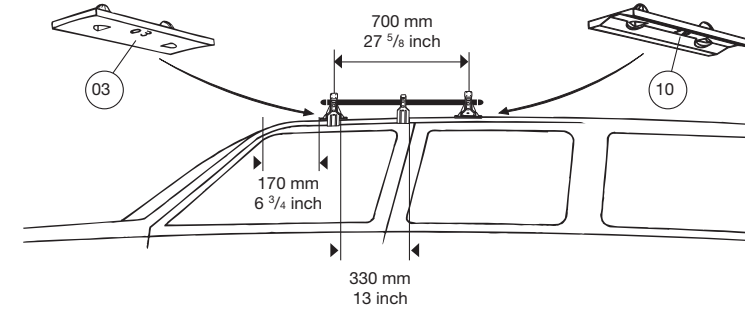

# Thule System Kit 191

ISUZU Trooper 4-dr, 92-  
 ISUZU Big Horn 4-dr, 92-  
 ISUZU Holden Jackaroo 4-dr, 92-  
 OPEL Monterey 4-dr, 92-

10

200

736 mm / 29 inch

ISUZU Trooper 3-dr, 93-  
 ISUZU Big Horn 3-dr, 93-  
 ISUZU Holden Jackaroo 3-dr, 93-  
 OPEL Monterey 3-dr, 93-

03

10

200

Front

Rear

1020 mm / 40 <sup>1</sup>/<sub>8</sub> inch

1010 mm / 39 <sup>3</sup>/<sub>4</sub> inch