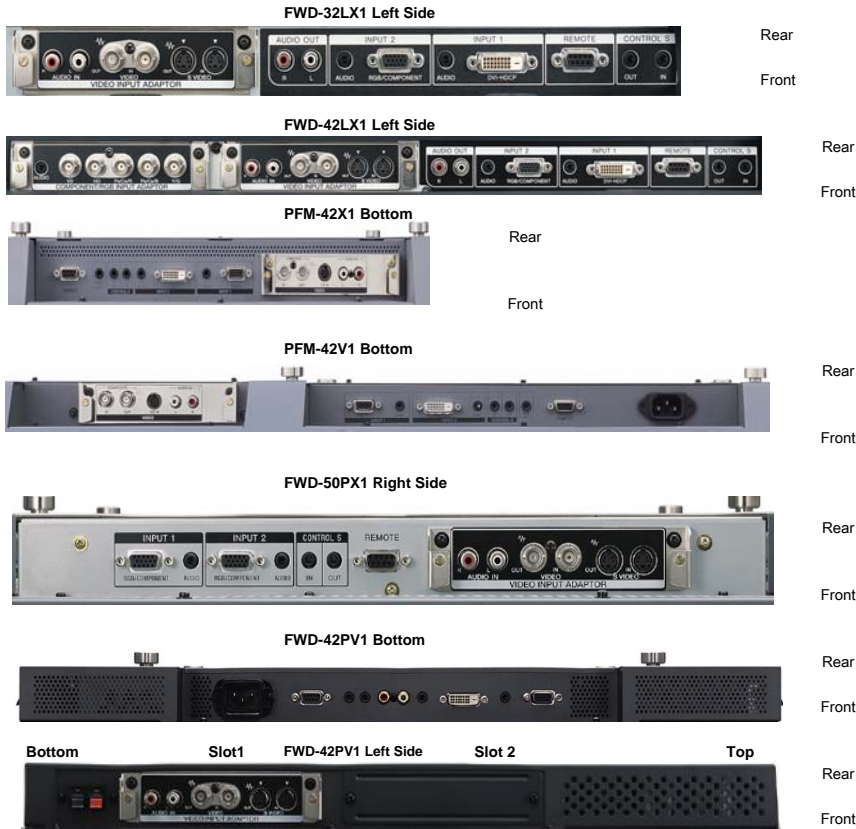

	FWD-32LX1	FWD-42LX1	FWD-50PX1	PFM-42V1	PFM-42X1	FWD-42PV1
	32" LCD	42" LCD	50" Plasma	42" WVGA Plasma	42" XGA Plasma	42" WVGA Plasma
Dimensions (in) (WHD)	31.6 x 19.4 x 4.4	40.6 x 24.3 x 4.9	49.4 x 29.6 x 4.4	40.7 x 24.9 x 3.3	40.7 x 24.9 x 4.1	40.7 x 24.9 x 4.8
Dimensions with Speakers(in) (WHD)	38.9 x 19.4 x 4.4	48.1 x 24.3 x 4.9	56.3 x 29.6 x 4.4	48.4x x 24.9 x 3.3	48.4 x 24.9 x 4.1	48.1 x 24.9 x 4.8
Weight	38.5 lbs	62.7 lbs	94.6 lbs	59.4 lbs	65.4 lbs	63.8 lbs
Power Consumption (Typical)	220W	290W	440W	360W	400W	260W
Carton Dimensions (WHD)	38.6 x 25.7 x 14.4	47.6 x 31.5 x 14.4	54 x 37.5 x 18	45.5 x 29.75 x 15	45.5 x 29.75 x 15	45.2 x 31.0 x 13.5
Shipping Weight	50.16 lbs	80.3 lbs	112.6 lbs	84.6 lbs	90.6 lbs	81.6 lbs

	EBS-N100	EBS-N200	EBS-SP10	BKM-FW31
	Network Mgmt	Network Streaming	Tuner / Hospitality	Network Mgmt
Dimensions (in) (WHD)	4.2 x 1.3 x 4.1	7.0 x 2.0 x 7.0	7.3 x 0.96 x 4.18	5.38 x 1.19 x 3.623
Weight	0.82 lbs	2.0 lbs	0.8 lbs	4 oz
Power Consumption	2.0 W	20.0 W	5.8 W	1.0 W

Minimum spacing between the edges of the unit and other walls using the optional SPM-TR1/Cclear stand

Minimum spacing between the edges of the unit and other walls using an optional wall mount

Connector Panel Images