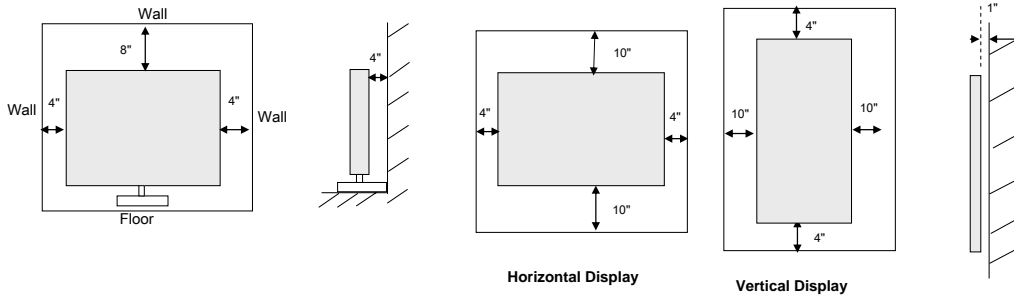

	FWD-32LX1	FWD-42LX1	FWD-50PX1	PFM-42V1	PFM-42X1	FWD-42PV1
	32" LCD	42" LCD	50" Plasma	42" WVGA Plasma	42" XGA Plasma	42" WVGA Plasma
Dimensions (in) (WHD)	31.6 x 19.4 x 4.4	40.6 x 24.3 x 4.9	49.4 x 29.6 x 4.4	40.7 x 24.9 x 3.3	40.7 x 24.9 x 4.1	40.7 x 24.9 x 4.8
Dimensions with Speakers(in) (WHD)	38.9 x 19.4 x 4.4	48.1 x 24.3 x 4.9	56.3 x 29.6 x 4.4	48.4x x 24.9 x 3.3	48.4 x 24.9 x 4.1	48.1 x 24.9 x 4.8
Weight	38.5 lbs	62.7 lbs	94.6 lbs	59.4 lbs	65.4 lbs	63.8 lbs
Power Consumption (Typical)	220W	290W	440W	360W	400W	260W
Carton Dimensions (WHD)	38.6 x 25.7 x 14.4	47.6 x 31.5 x 14.4	54 x 37.5 x 18	45.5 x 29.75 x 15	45.5 x 29.75 x 15	45.2 x 31.0 x 13.5
Shipping Weight	50.16 lbs	80.3 lbs	112.6 lbs	84.6 lbs	90.6 lbs	81.6 lbs

	EBS-N100	EBS-N200	EBS-SP10	BKM-FW31
	Network Mgmt	Network Streaming	Tuner / Hospitality	Network Mgmt
Dimensions (in) (WHD)	4.2 x 1.3 x 4.1	7.0 x 2.0 x 7.0	7.3 x 0.96 x 4.18	5.38 x 1.19 x 3.623
Weight	0.82 lbs	2.0 lbs	0.8 lbs	4 oz
Power Consumption	2.0 W	20.0 W	5.8 W	1.0 W

Minimum spacing between the edges of the unit and other walls using the optional SPM-TR1/Cclear stand

Minimum spacing between the edges of the unit and other walls using an optional wall mount

Connector Panel Images