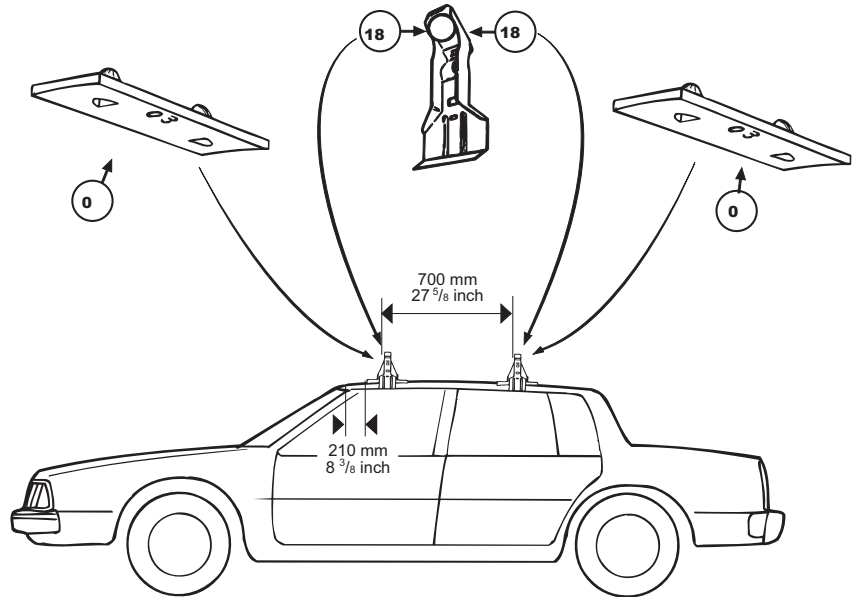

# Thule System Kit 176

CADILLAC Seville, 92-

Front

Rear

970 mm / 38 1/4 inch

950 mm / 37 1/2 inch

214\*4EF/501-0176