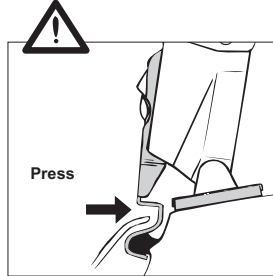

# Thule System Kit 176

CADILLAC Seville, 92-

Front

Rear

970 mm / 38 1/4 inch

950 mm / 37 1/2 inch

214\*4EF/501-0176